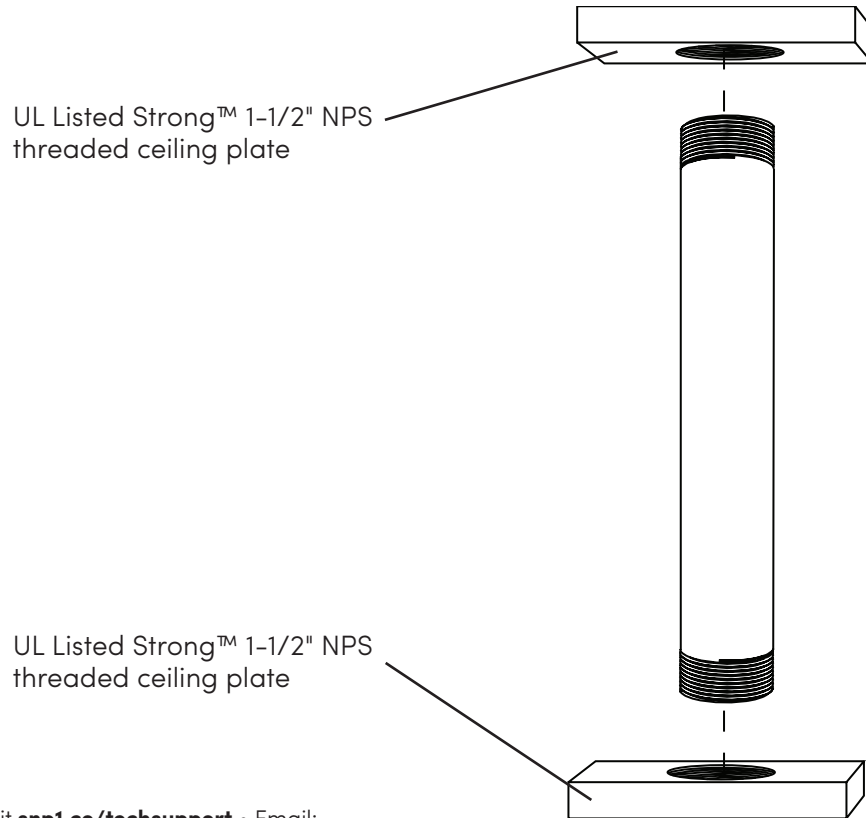

SM-FIXPOLE-24

Strong™ Fixed Pole Extension for Ceiling Mounts with 1-1/2 in. NPS Threading

Installation

This extension column should only be connected to UL Listed Strong™ ceiling plates and mount heads with 1 1/2" - 11.5 NPS threading.

See the instructions provided with the ceiling plate and mount head for installation instructions.

Technical Support

For chat and telephone, visit snp1.co/techsupport • Email:

TechSupport@SnapOne.com. Visit snp1.co/tc for discussions, instructional videos, news, and more.

Warranty and Legal Notices

Find details of the product's Limited Warranty at snapone.com/legal/ or request a paper copy from Customer Service at 866.424.4489. Find other legal resources, such as regulatory notices and patent and safety information, at snapone.com/legal/.

Copyright ©2023, Snap One, LLC. All rights reserved. Snap One its respective logos are registered trademarks or trademarks of Snap One, LLC (formerly known as Wirepath Home Systems, LLC), in the United States and/or other countries. 4Store, 4Sight, Control4, Control4 My Home, SnapAV, Strong, and OvrC are also registered trademarks or trademarks of Snap One, LLC. Other names and brands may be claimed as the property of their respective owners. Snap One makes no claim that the information contained herein covers all installation scenarios and contingencies, or product use risks. Information within this specification subject to change without notice. All specifications subject to change without notice.

Version 230816

200-SM-FIXPOLE-24-XXX