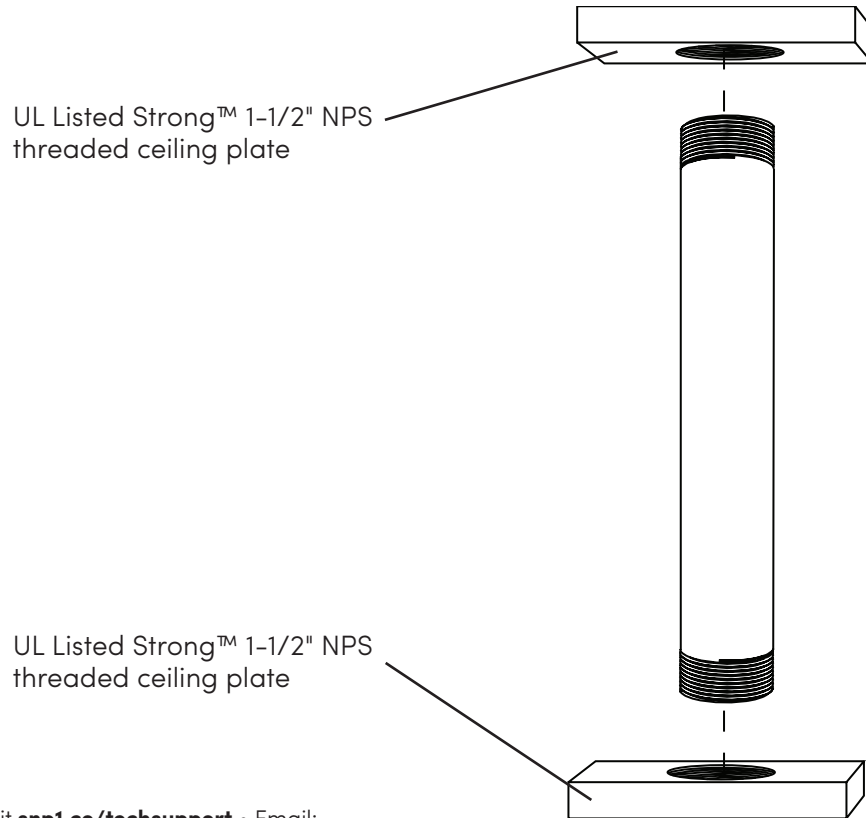

SM-FIXPOLE-3

Strong™ Fixed Pole Extension for Ceiling Mounts with 1-1/2 in. NPS Threading

Installation

This extension column should only be connected to UL Listed Strong™ ceiling plates and mount heads with 1 1/2" - 11.5 NPS threading.

See the instructions provided with the ceiling plate and mount head for installation instructions.

Technical Support

For chat and telephone, visit snp1.co/techsupport • Email:

TechSupport@SnapOne.com. Visit snp1.co/tc for discussions, instructional videos, news, and more.

Warranty and Legal Notices

Find details of the product's Limited Warranty at snapone.com/legal/ or request a paper copy from Customer Service at 866.424.4489. Find other legal resources, such as regulatory notices and patent and safety information, at snapone.com/legal/.

Copyright ©2023, Snap One, LLC. All rights reserved. Snap One its respective logos are registered trademarks or trademarks of Snap One, LLC (formerly known as Wirepath Home Systems, LLC), in the United States and/or other countries. 4Store, 4Sight, Control4, Control4 My Home, SnapAV, Strong, and OvrC are also registered trademarks or trademarks of Snap One, LLC. Other names and brands may be claimed as the property of their respective owners. Snap One makes no claim that the information contained herein covers all installation scenarios and contingencies, or product use risks. Information within this specification subject to change without notice. All specifications subject to change without notice.

Version 230816

200-SM-FIXPOLE-3-XXX