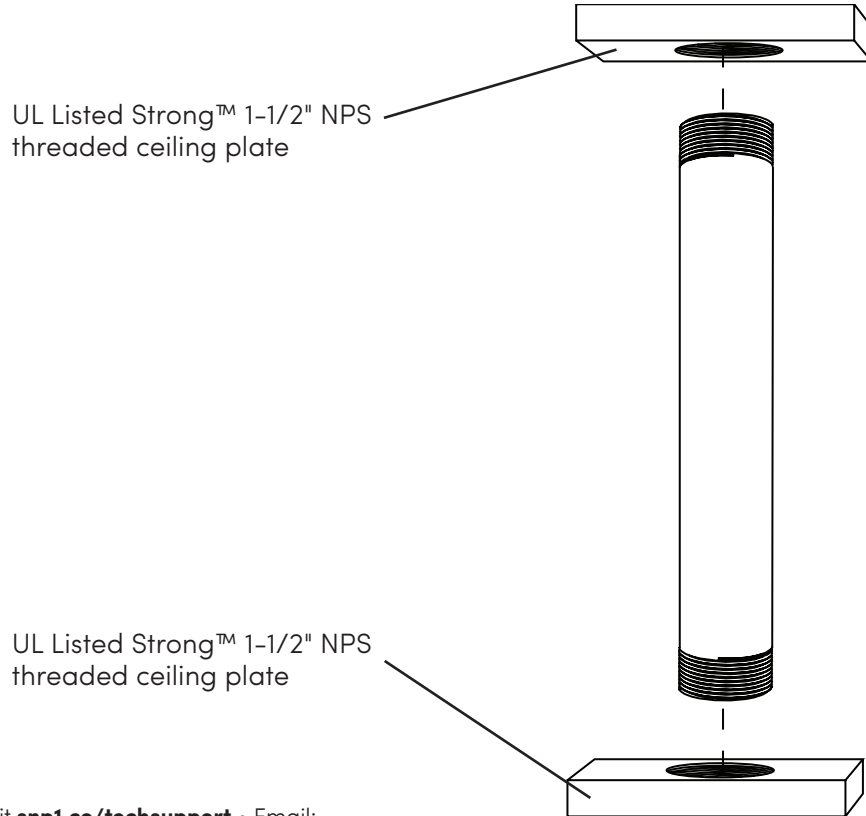

SM-FIXPOLE-36

Strong™ Fixed Pole Extension for Ceiling Mounts with 1-1/2 in. NPS Threading

Installation

This extension column should only be connected to UL Listed Strong™ ceiling plates and mount heads with 1 1/2" - 11.5 NPS threading.

See the instructions provided with the ceiling plate and mount head for installation instructions.

Technical Support

For chat and telephone, visit snap1.co/techsupport • Email:

TechSupport@SnapOne.com. Visit snap1.co/tc for discussions, instructional videos, news, and more.

Warranty and Legal Notices

Find details of the product's Limited Warranty at snapone.com/legal/ or request a paper copy from Customer Service at 866.424.4489. Find other legal resources, such as regulatory notices and patent and safety information, at snapone.com/legal/.

Copyright ©2023, Snap One, LLC. All rights reserved. Snap One its respective logos are registered trademarks or trademarks of Snap One, LLC (formerly known as Wirepath Home Systems, LLC), in the United States and/or other countries. 4Store, 4Sight, Control4, Control4 My Home, SnapAV, Strong, and OvrC are also registered trademarks or trademarks of Snap One, LLC. Other names and brands may be claimed as the property of their respective owners. Snap One makes no claim that the information contained herein covers all installation scenarios and contingencies, or product use risks. Information within this specification subject to change without notice. All specifications subject to change without notice.

Version 230816

200-SM-FIXPOLE-36-XXX