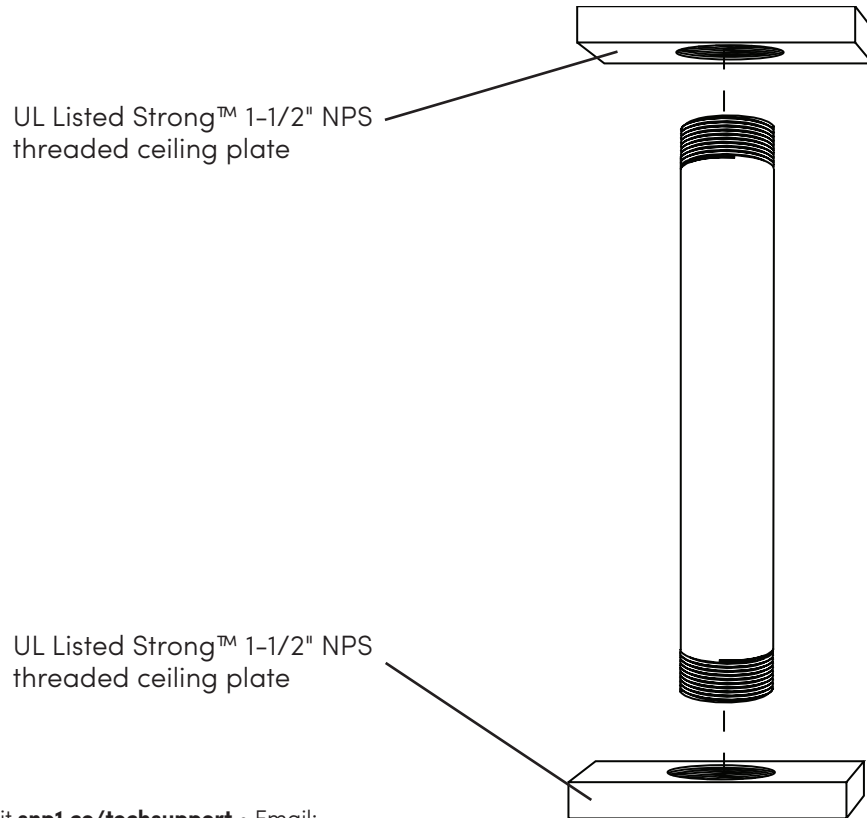

SM-FIXPOLE-6

Strong™ Fixed Pole Extension for Ceiling Mounts with 1-1/2 in. NPS Threading

Installation

This extension column should only be connected to UL Listed Strong™ ceiling plates and mount heads with 1 1/2" - 11.5 NPS threading.

See the instructions provided with the ceiling plate and mount head for installation instructions.

Technical Support

For chat and telephone, visit snp1.co/techsupport • Email: TechSupport@SnapOne.com. Visit snp1.co/tc for discussions, instructional videos, news, and more.

Warranty and Legal Notices

Find details of the product's Limited Warranty at snapone.com/legal/ or request a paper copy from Customer Service at 866.424.4489. Find other legal resources, such as regulatory notices and patent and safety information, at snapone.com/legal/.

Copyright ©2023, Snap One, LLC. All rights reserved. Snap One its respective logos are registered trademarks or trademarks of Snap One, LLC (formerly known as Wirepath Home Systems, LLC), in the United States and/or other countries. 4Store, 4Sight, Control4, Control4 My Home, SnapAV, Strong, and OvrC are also registered trademarks or trademarks of Snap One, LLC. Other names and brands may be claimed as the property of their respective owners. Snap One makes no claim that the information contained herein covers all installation scenarios and contingencies, or product use risks. Information within this specification subject to change without notice. All specifications subject to change without notice.

Version 230816

200-SM-FIXPOLE-6-XXX