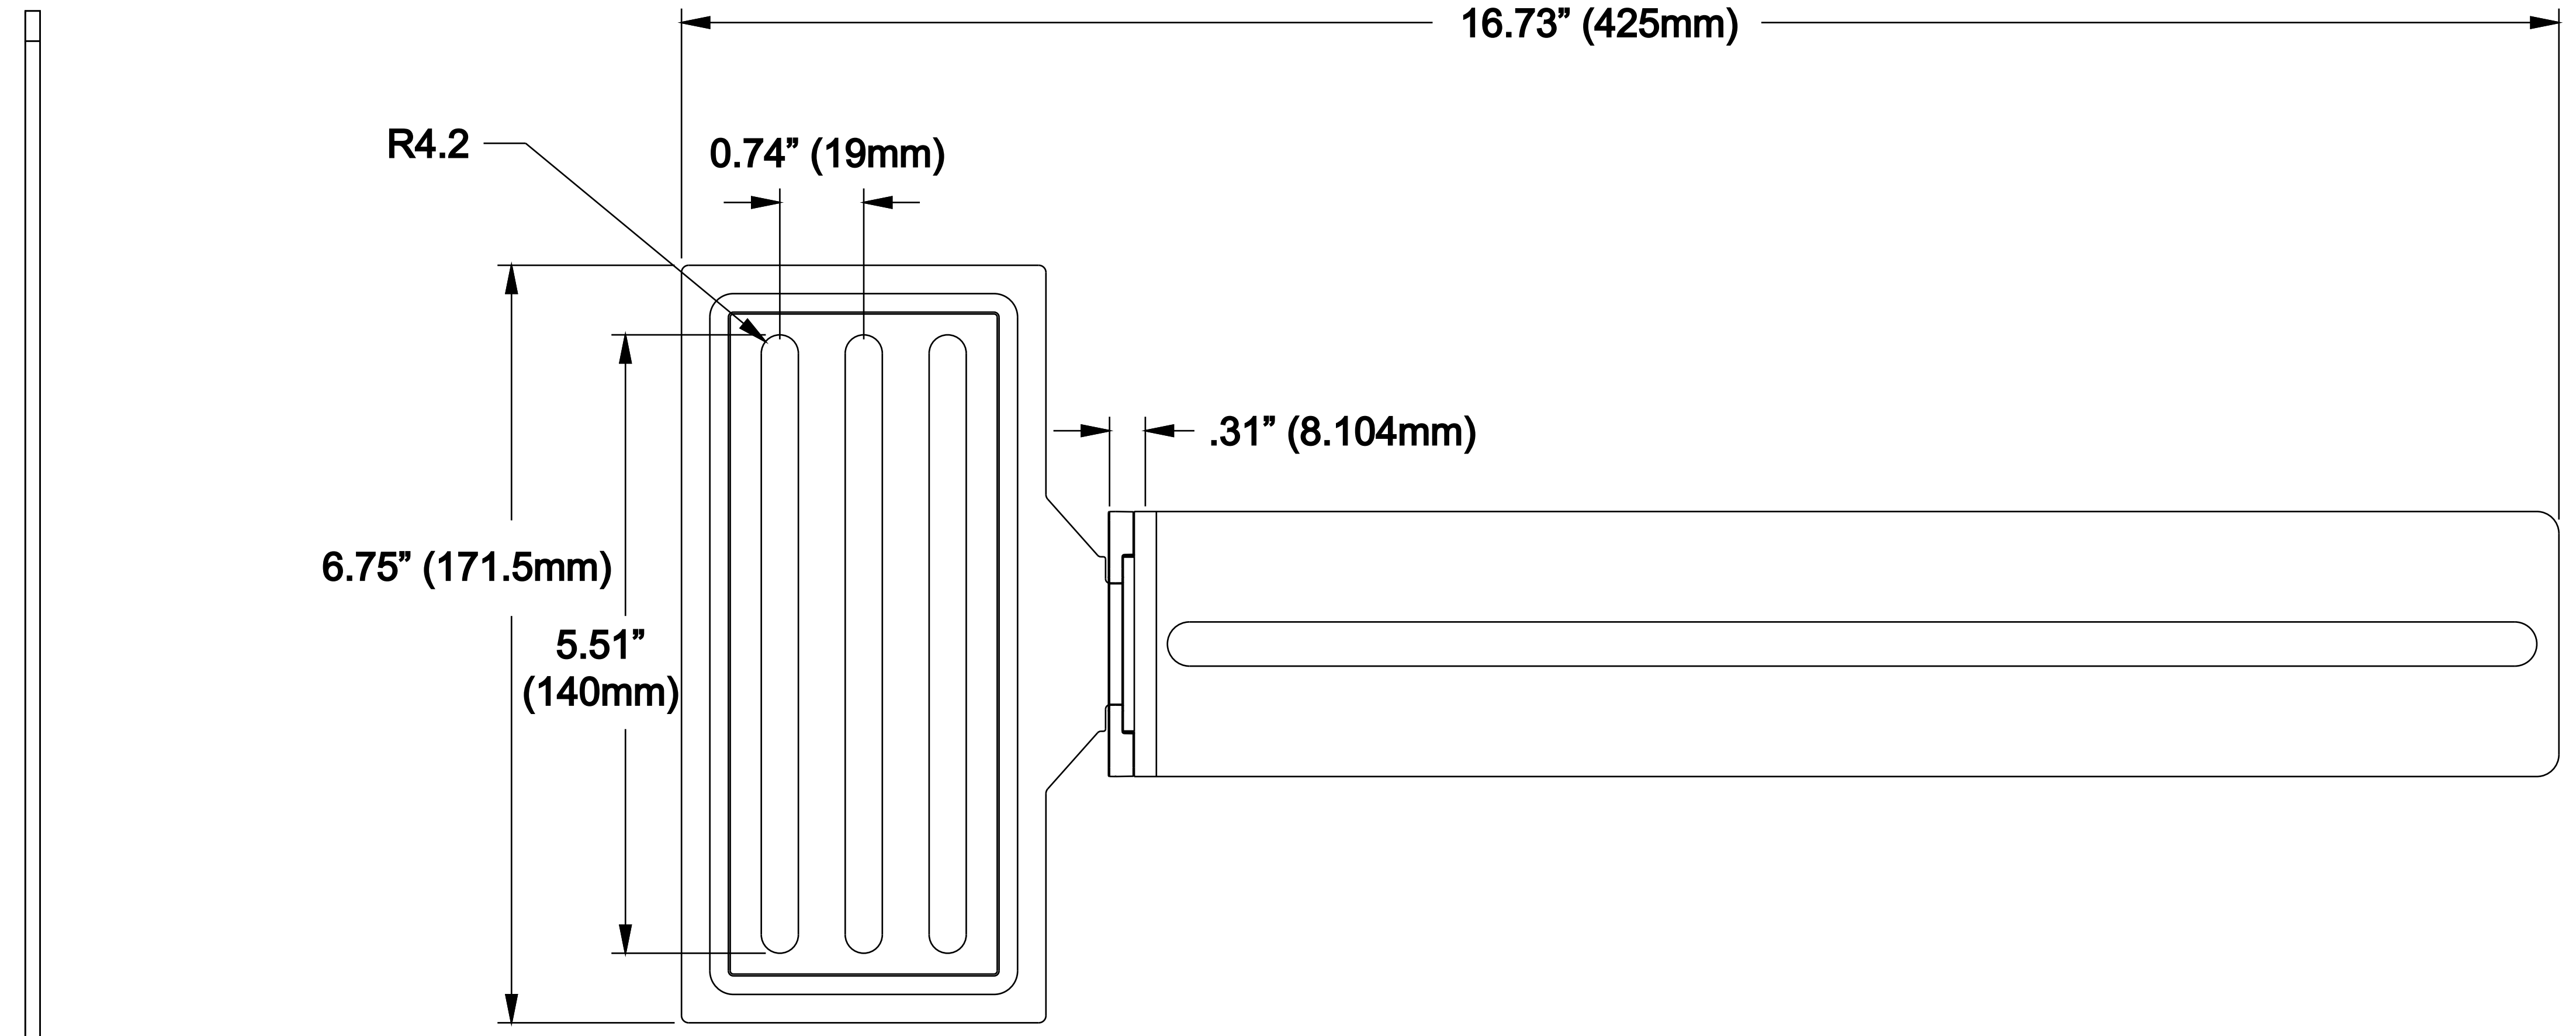

8

7

6

5

4

3

2

1

D

D

C

C

B

B

A

A

THIS DRAWING IS PROPERTY OF SNAPAV AND IS LOANED UPON CONDITION THAT IT IS NOT TO BE REPRODUCED OR COPIED IN WHOLE OR IN PART, OR USED FOR FURNISHING INFORMATION TO OTHERS, OR FOR ANY OTHER PURPOSE DETRIMENTAL TO THE INTEREST OF SNAPAV AND WILL BE RETURNED UPON REQUEST

SHEET 1 OF 1

PROJECT NAME		SOUNDBAR BRACKET	
TITLE		SM-SBAR-BKT-UNIV	
DWG SIZE	REV. NO.	LEVEL	REV
D	141119-1400	PREL	X2
SCALE			
NTS			

8

7

6

5

4

3

2

1