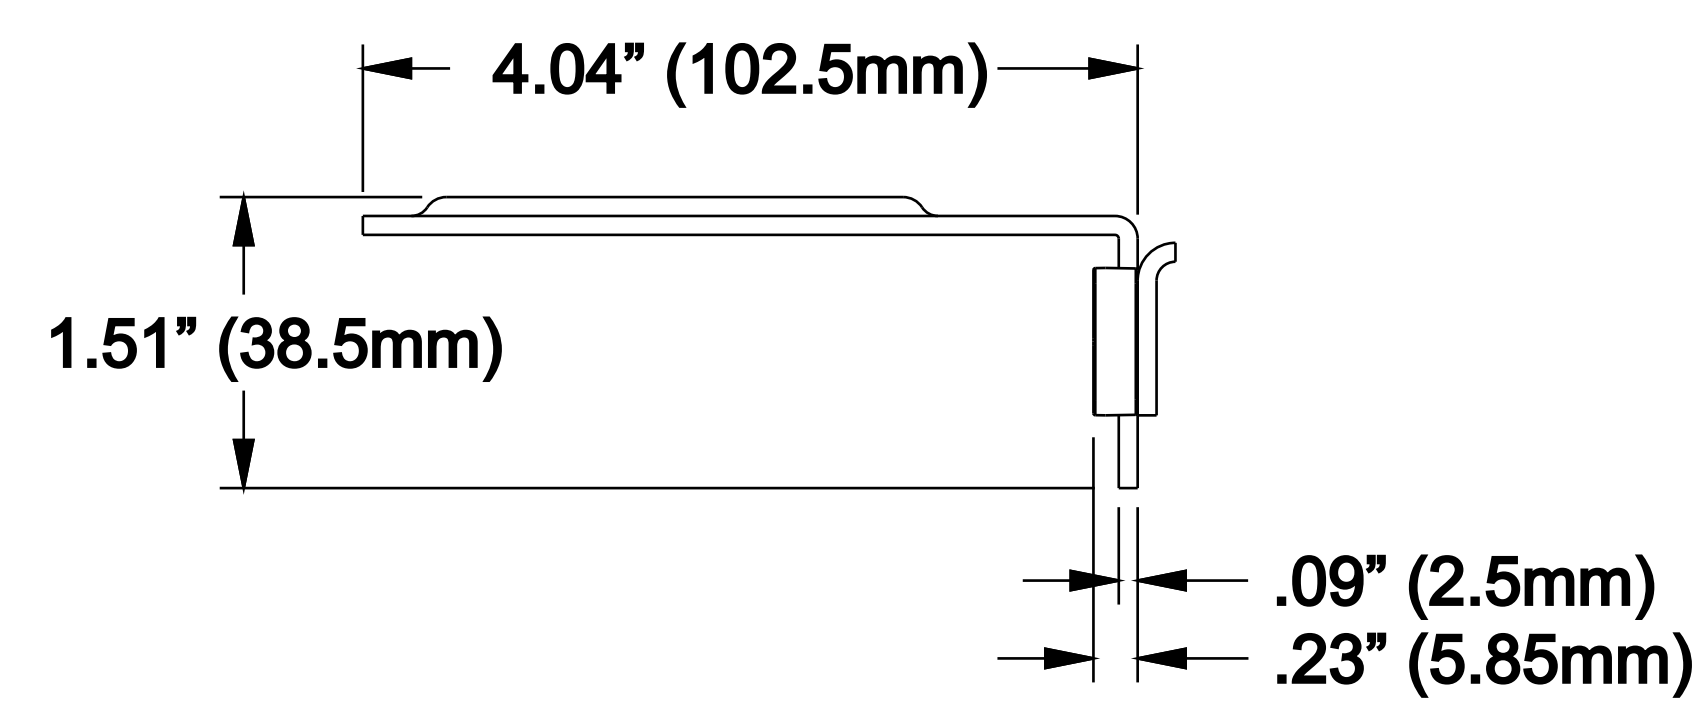

8

7

6

5

4

3

2

1

D

D

C

C

B

B

A

A

THIS DRAWING IS PROPERTY OF SNAPAV AND IS LOANED UPON CONDITION THAT IT IS NOT TO BE REPRODUCED OR COPIED IN WHOLE OR IN PART, OR USED FOR FURNISHING INFORMATION TO OTHERS, OR FOR ANY OTHER PURPOSE DETRIMENTAL TO THE INTEREST OF SNAPAV AND WILL BE RETURNED UPON REQUEST

SHEET 1 OF 1

PROJECT NAME		SOUNDBAR BRACKET	
TITLE		SM-SBAR-BKT-UNIV	
DWG SIZE	REV. NO.	LEVEL	REV
D	141119-1400	PREL	X2
SCALE			
NTS			

8

7

6

5

4

3

2

1