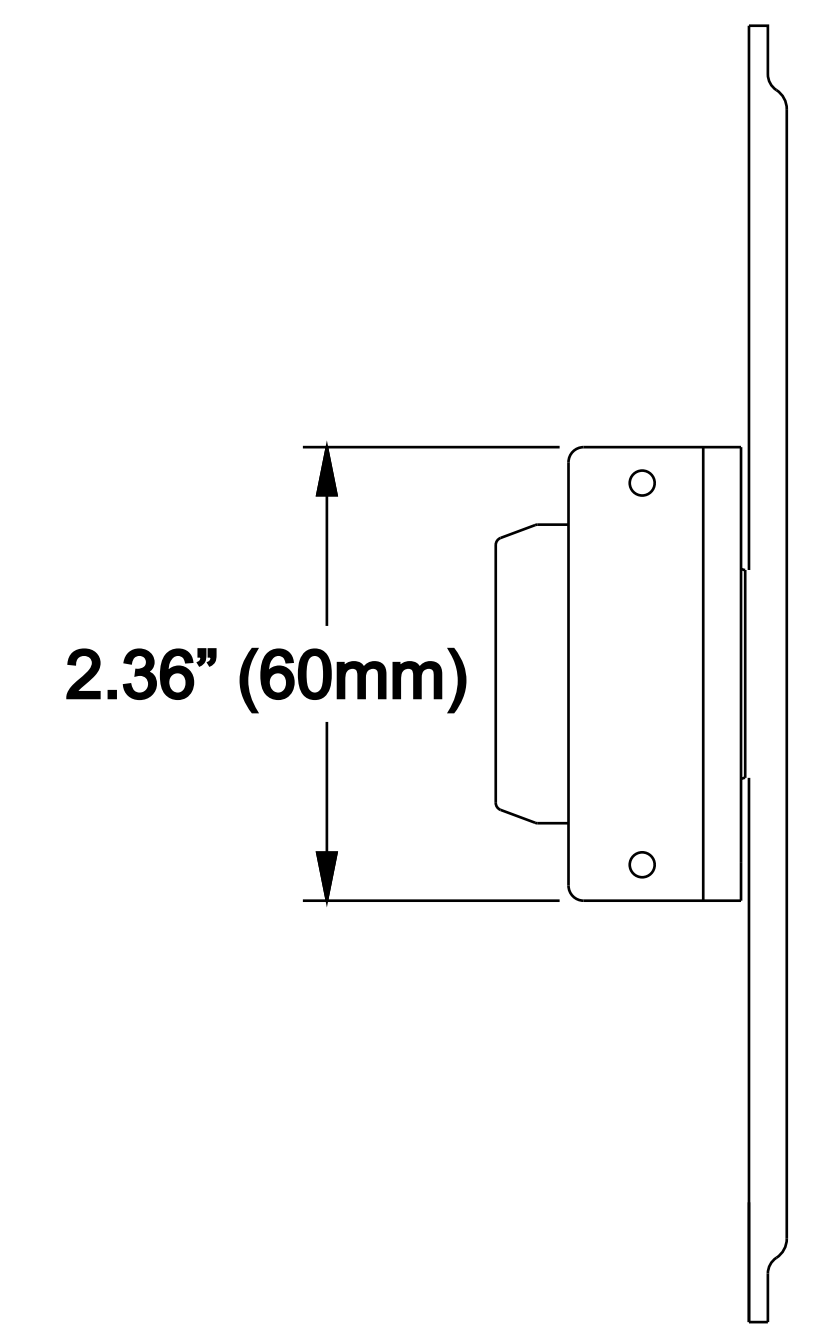

8

7

6

5

4

3

2

1

D

D

C

C

B

B

A

A

THIS DRAWING IS PROPERTY OF SNAPAV AND IS LOANED UPON CONDITION THAT IT IS NOT TO BE REPRODUCED OR COPIED IN WHOLE OR IN PART, OR USED FOR FURNISHING INFORMATION TO OTHERS, OR FOR ANY OTHER PURPOSE DETRIMENTAL TO THE INTEREST OF SNAPAV AND WILL BE RETURNED UPON REQUEST

SHEET 1 OF 1

PROJECT NAME		SOUNDBAR BRACKET	
TITLE		SM-SBAR-BKT-UNIV	
DWG SIZE	REV. NO.	LEVEL	REV
D	141119-1400	PREL	X2
SCALE			
NTS			

8

7

6

5

4

3

2

1