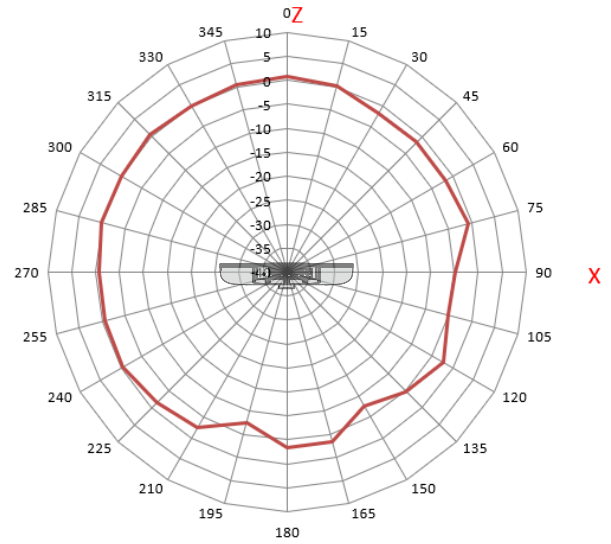

Wi-Fi Antenna Propagation Patterns

Araknis Wireless Access Points
AN-510-AP-IW-AC

2.4 GHz Spectrum Pattern

A. Back Panel View

B. Bottom View

C. Side View (Ports Left)

Wi-Fi Antenna Propagation Patterns

Araknis Wireless Access Points
AN-510-AP-IW-AC

5.0 GHz Spectrum Pattern

A. Back Panel View

B. Bottom View

C. Side View (Ports Left)