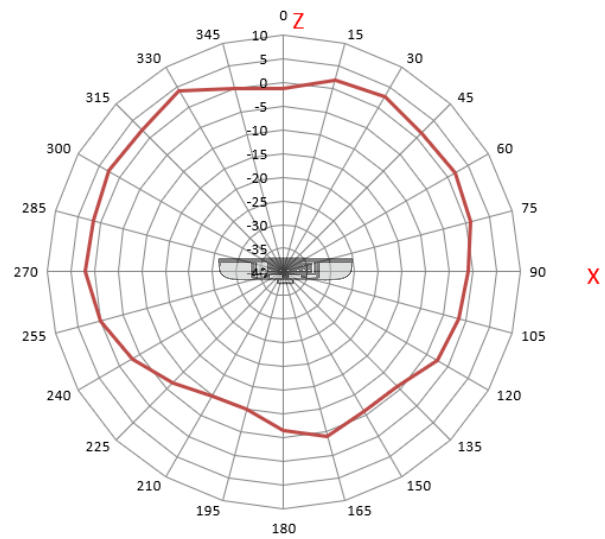

Wi-Fi Antenna Propagation Patterns

Araknis Wireless Access Points
AN-510-AP-IW-AC

2.4 GHz Spectrum Pattern

A. Back Panel View

B. Bottom View

C. Side View (Ports Left)

Wi-Fi Antenna Propagation Patterns

Araknis Wireless Access Points
AN-510-AP-IW-AC

5.0 GHz Spectrum Pattern

A. Back Panel View

B. Bottom View

C. Side View (Ports Left)