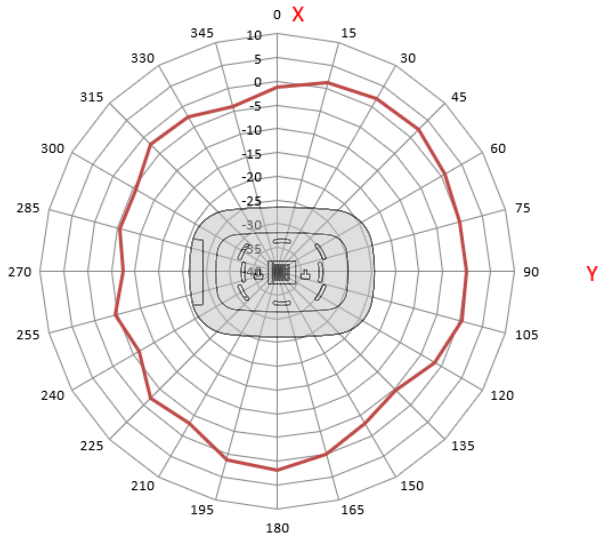

Wi-Fi Antenna Propagation Patterns

Araknis Wireless Access Points
AN-510-AP-IW-AC

2.4 GHz Spectrum Pattern

A. Back Panel View

B. Bottom View

C. Side View (Ports Left)

Wi-Fi Antenna Propagation Patterns

Araknis Wireless Access Points
AN-510-AP-IW-AC

5.0 GHz Spectrum Pattern

A. Back Panel View

B. Bottom View

C. Side View (Ports Left)