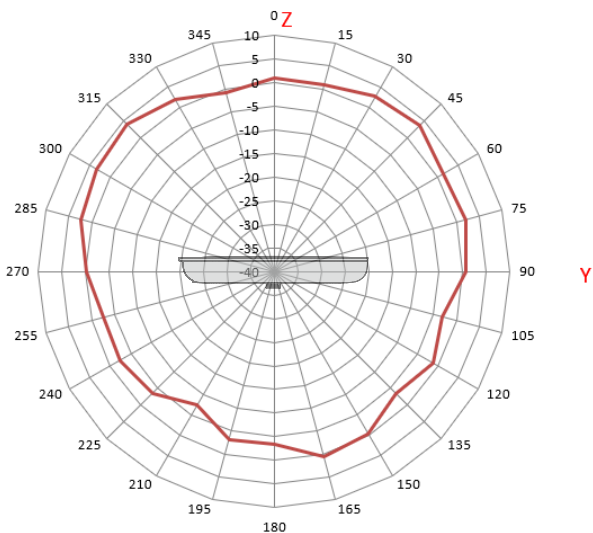

Wi-Fi Antenna Propagation Patterns

Araknis Wireless Access Points
AN-510-AP-IW-AC

2.4 GHz Spectrum Pattern

A. Back Panel View

B. Bottom View

C. Side View (Ports Left)

Wi-Fi Antenna Propagation Patterns

Araknis Wireless Access Points
AN-510-AP-IW-AC

5.0 GHz Spectrum Pattern

A. Back Panel View

B. Bottom View

C. Side View (Ports Left)