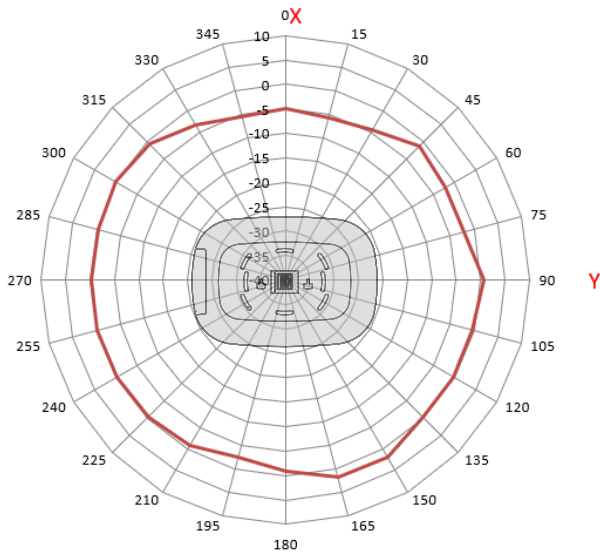

Wi-Fi Antenna Propagation Patterns

Araknis Wireless Access Points
AN-510-AP-IW-AC

2.4 GHz Spectrum Pattern

A. Back Panel View

B. Bottom View

C. Side View (Ports Left)

Wi-Fi Antenna Propagation Patterns

Araknis Wireless Access Points
AN-510-AP-IW-AC

5.0 GHz Spectrum Pattern

A. Back Panel View

B. Bottom View

C. Side View (Ports Left)