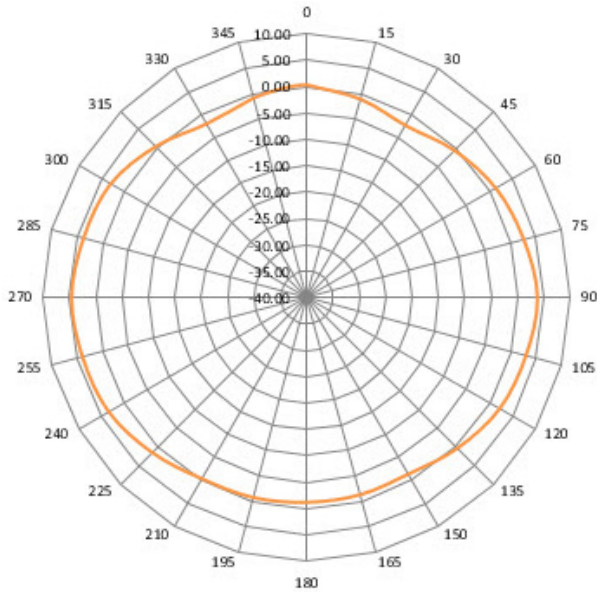

Wi-Fi Antenna Propagation Patterns

Araknis Wireless Access Points
AN-700-AP-O-AC

2.4 GHz Spectrum Pattern

A. Overhead View

B. Side View

C. Front Side View

Wi-Fi Antenna Propagation Patterns

Araknis Wireless Access Points
AN-700-AP-O-AC

5.0 GHz Spectrum Pattern

A. Overhead View

B. Side View

C. Front Side View