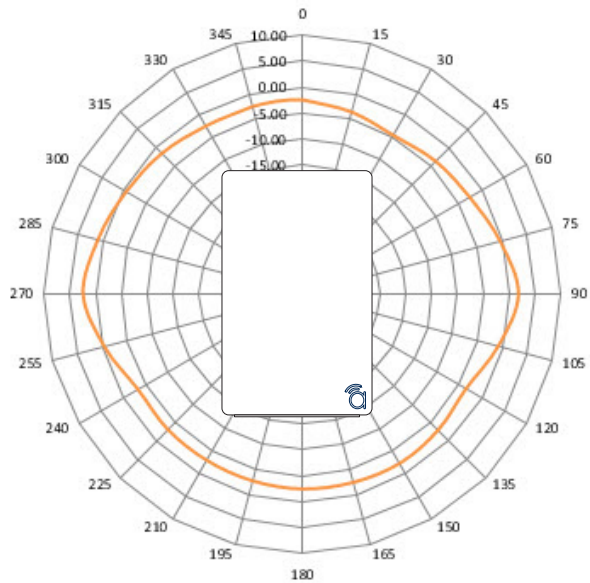

Wi-Fi Antenna Propagation Patterns

Araknis Wireless Access Points
AN-700-AP-O-AC

2.4 GHz Spectrum Pattern

A. Overhead View

B. Side View

C. Front Side View

Wi-Fi Antenna Propagation Patterns

Araknis Wireless Access Points
AN-700-AP-O-AC

5.0 GHz Spectrum Pattern

A. Overhead View

B. Side View

C. Front Side View