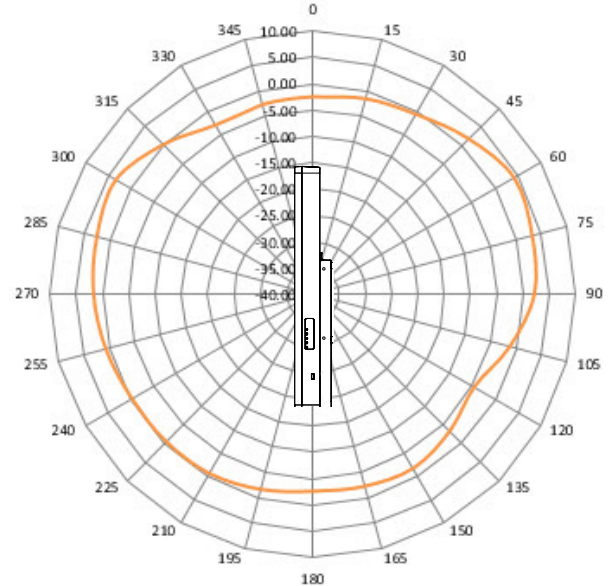

Wi-Fi Antenna Propagation Patterns

Araknis Wireless Access Points
AN-700-AP-O-AC

2.4 GHz Spectrum Pattern

A. Overhead View

B. Side View

C. Front Side View

Wi-Fi Antenna Propagation Patterns

Araknis Wireless Access Points
AN-700-AP-O-AC

5.0 GHz Spectrum Pattern

A. Overhead View

B. Side View

C. Front Side View