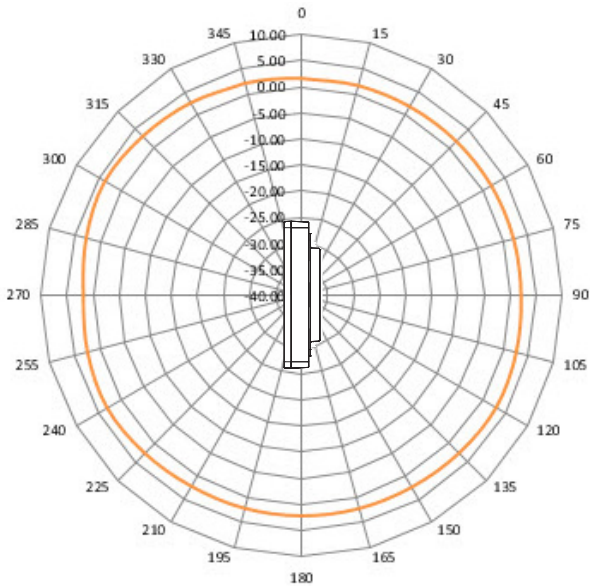

Wi-Fi Antenna Propagation Patterns

Araknis Wireless Access Points
AN-700-AP-O-AC

2.4 GHz Spectrum Pattern

A. Overhead View

B. Side View

C. Front Side View

Wi-Fi Antenna Propagation Patterns

Araknis Wireless Access Points
AN-700-AP-O-AC

5.0 GHz Spectrum Pattern

A. Overhead View

B. Side View

C. Front Side View