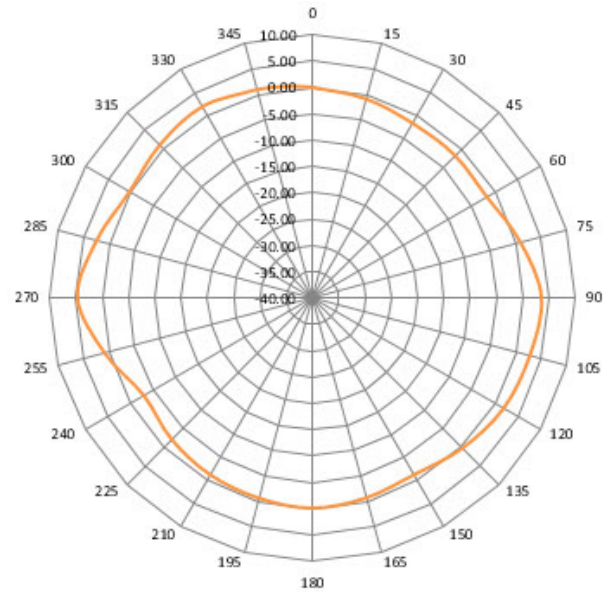

Wi-Fi Antenna Propagation Patterns

Araknis Wireless Access Points
AN-700-AP-O-AC

2.4 GHz Spectrum Pattern

A. Overhead View

B. Side View

C. Front Side View

Wi-Fi Antenna Propagation Patterns

Araknis Wireless Access Points
AN-700-AP-O-AC

5.0 GHz Spectrum Pattern

A. Overhead View

B. Side View

C. Front Side View