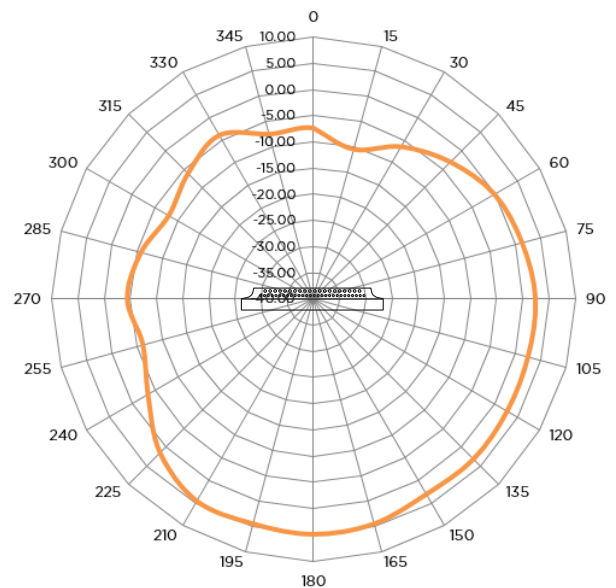

Wi-Fi Antenna Propagation Patterns

Araknis Wireless Access Points
AN-100-AP-I-N

2.4 GHz Spectrum Pattern

A. Overhead View

B. Vented Side View

C. Solid Side View