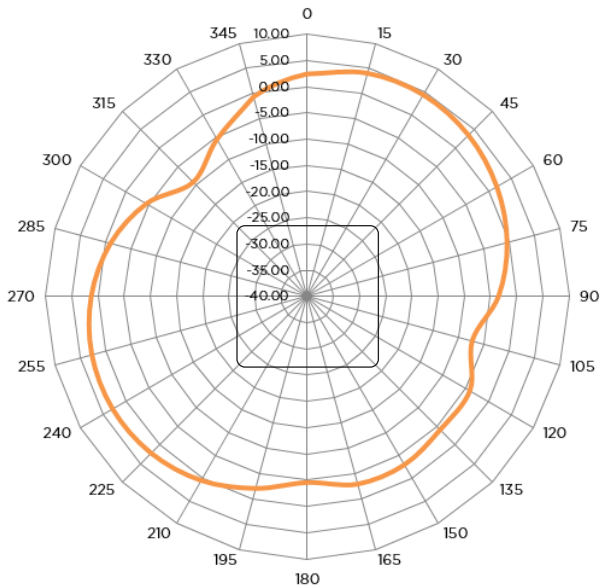

Wi-Fi Antenna Propagation Patterns

Araknis Wireless Access Points
AN-100-AP-I-N

2.4 GHz Spectrum Pattern

A. Overhead View

B. Vented Side View

C. Solid Side View