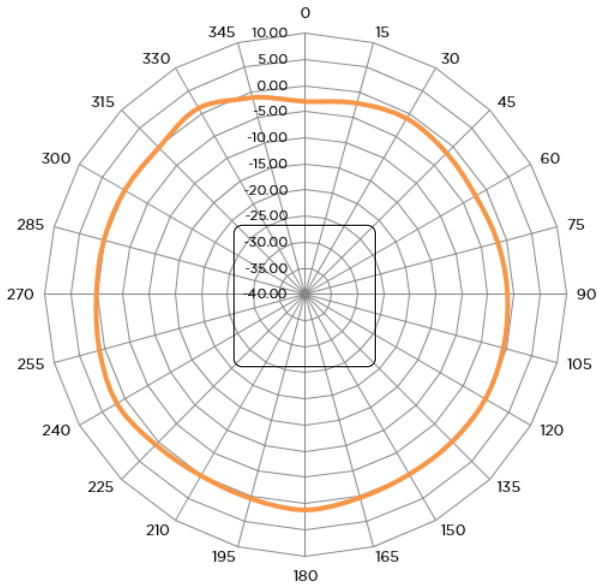

Wi-Fi Antenna Propagation Patterns

Araknis Wireless Access Points
AN-300-AP-I-N

2.4 GHz Spectrum Pattern

A. Overhead View

B. Vented Side View

C. Solid Side View

Wi-Fi Antenna Propagation Patterns

Araknis Wireless Access Points
AN-300-AP-I-N

5.0 GHz Spectrum Pattern

A. Overhead View

B. Vented Side View

C. Solid Side View