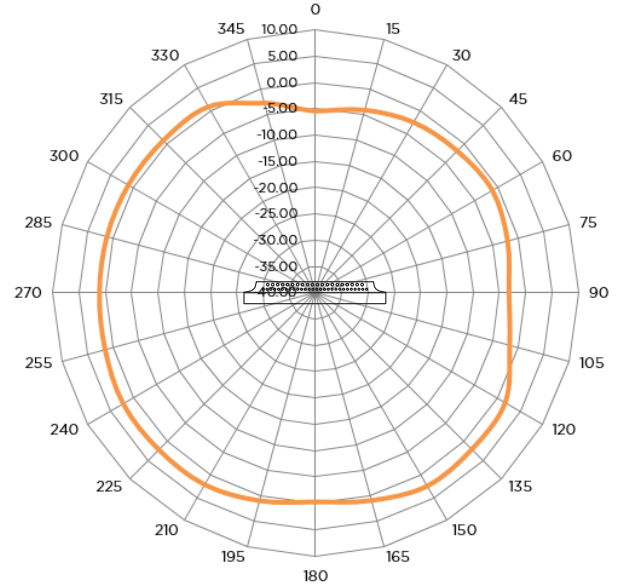

Wi-Fi Antenna Propagation Patterns

Araknis Wireless Access Points
AN-300-AP-I-N

2.4 GHz Spectrum Pattern

A. Overhead View

B. Vented Side View

C. Solid Side View

Wi-Fi Antenna Propagation Patterns

Araknis Wireless Access Points
AN-300-AP-I-N

5.0 GHz Spectrum Pattern

A. Overhead View

B. Vented Side View

C. Solid Side View