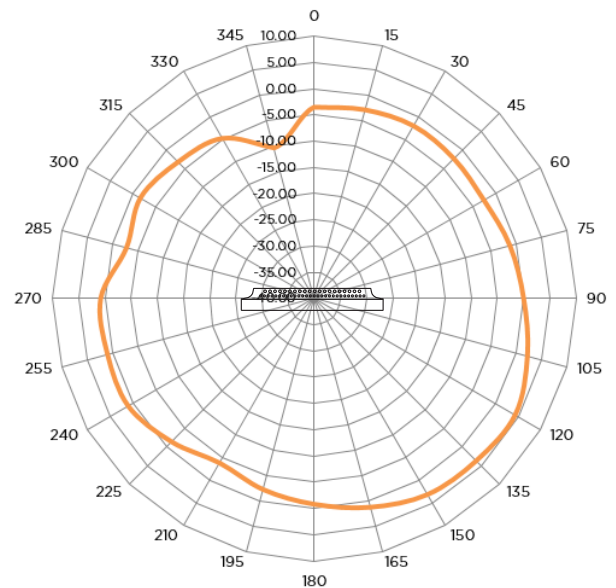

Wi-Fi Antenna Propagation Patterns

Araknis Wireless Access Points
AN-300-AP-I-N

2.4 GHz Spectrum Pattern

A. Overhead View

B. Vented Side View

C. Solid Side View

Wi-Fi Antenna Propagation Patterns

Araknis Wireless Access Points
AN-300-AP-I-N

5.0 GHz Spectrum Pattern

A. Overhead View

B. Vented Side View

C. Solid Side View