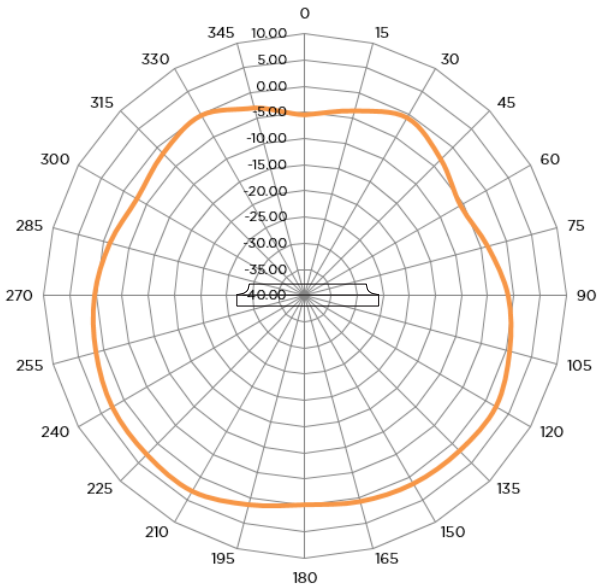

Wi-Fi Antenna Propagation Patterns

Araknis Wireless Access Points
AN-300-AP-I-N

2.4 GHz Spectrum Pattern

A. Overhead View

B. Vented Side View

C. Solid Side View

Wi-Fi Antenna Propagation Patterns

Araknis Wireless Access Points
AN-300-AP-I-N

5.0 GHz Spectrum Pattern

A. Overhead View

B. Vented Side View

C. Solid Side View