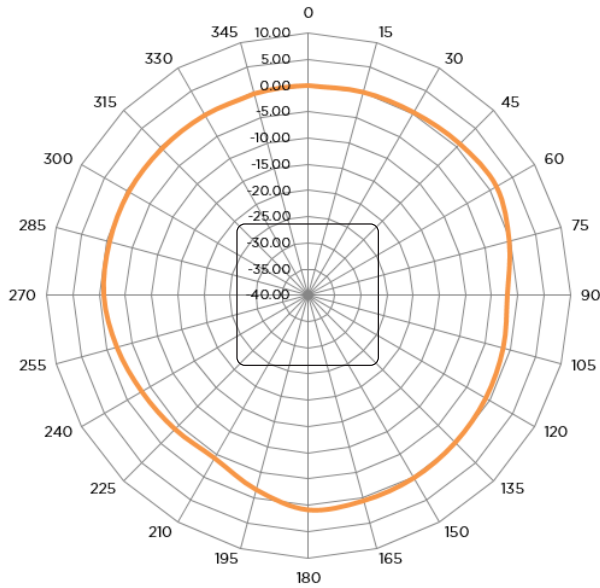

Wi-Fi Antenna Propagation Patterns

Araknis Wireless Access Points
AN-300-AP-I-N

2.4 GHz Spectrum Pattern

A. Overhead View

B. Vented Side View

C. Solid Side View

Wi-Fi Antenna Propagation Patterns

Araknis Wireless Access Points
AN-300-AP-I-N

5.0 GHz Spectrum Pattern

A. Overhead View

B. Vented Side View

C. Solid Side View