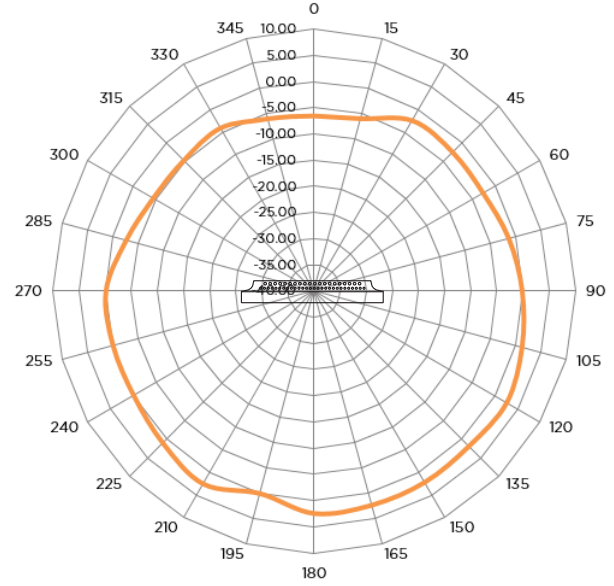

# Wi-Fi Antenna Propagation Patterns

Araknis Wireless Access Points  
AN-700-AP-I-AC

## 2.4 GHz Spectrum Pattern

A. Overhead View

B. Vented Side View

C. Solid Side View

## 5.0 GHz Spectrum Pattern

A. Overhead View

B. Vented Side View

C. Solid Side View