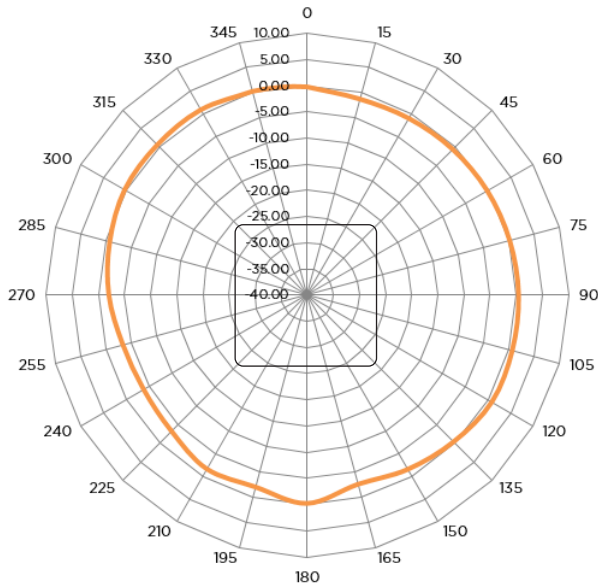

# Wi-Fi Antenna Propagation Patterns

Araknis Wireless Access Points  
AN-700-AP-I-AC

## 2.4 GHz Spectrum Pattern

A. Overhead View

B. Vented Side View

C. Solid Side View

## 5.0 GHz Spectrum Pattern

A. Overhead View

B. Vented Side View

C. Solid Side View