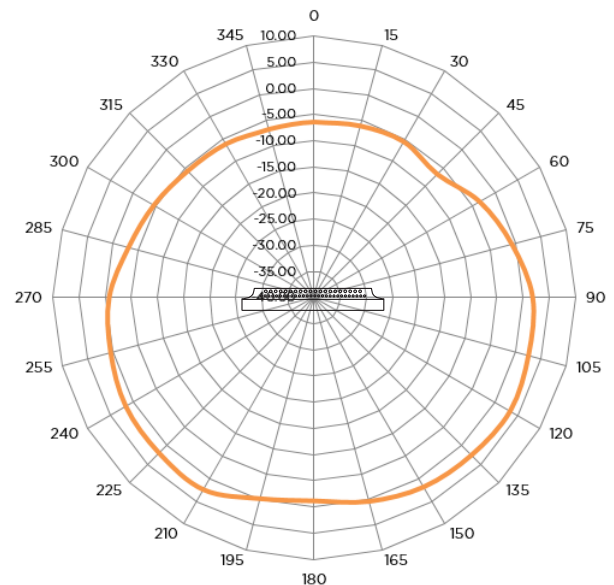

## 2.4 GHz Spectrum Pattern

A. Overhead View

B. Vented Side View

C. Solid Side View

# Wi-Fi Antenna Propagation Patterns

Araknis Wireless Access Points  
AN-700-AP-I-AC

## 5.0 GHz Spectrum Pattern

A. Overhead View

B. Vented Side View

C. Solid Side View