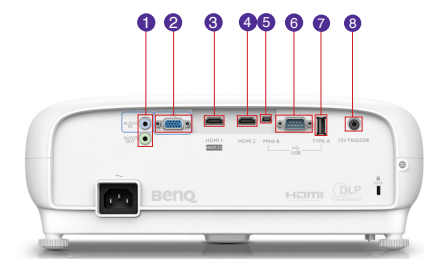

HT2550

4K Home Cinema

SPECIFICATIONS

Display	
Projection System	DLP
DMD type	0.47"
Native Resolution	3840 x 2160 (True 4K, 8.3M pixels)
Brightness	2200 ANSI Lumens
Contrast Ratio*	10000:1
Display Color	30 Bits (1.07 billion colors)
Aspect Ratio	Native 16:9 (6 aspect ratio selectable)
Light Source	Lamp
Light Source life*	Normal 4000 hours / Economic 10000 hours / SmartEco 8000 hours / LampSave 15000 hours
Optical	
Throw Ratio	1.47 - 1.76 (100" @ 10.7 ft)
Zoom Ratio	1.2X
Keystone Correction	1D, Vertical ± 40 degrees
Projection Offset	110%±2.5%
Projection Size (Clear Focus / Maximum)	60" ~ 200" / 300"
Audio	
Built-in Speaker	5W x 1
Special Feature	
Security	Security Bar
Feature	HDR, 3D, Auto Keystone
Compatibility	
Resolution Support	VGA (640 x 480) to 4K UHD (3840 x 2160)
Horizontal Frequency	15K-102KHz
Vertical Scan Rate	23-120Hz
HDTV Compatibility	480i, 480p, 576i, 576p, 720p, 1080i, 1080p, 2160p
Video Compatibility	N/A
Power	
Power Consumption(Max/Normal/Eco)	385W/330W/250W
Standby Power Consumption	0.5W Max. at 100 ~ 240VAC
Power Supply	VAC 100 ~ 240 (50/60Hz)
Dimension and Weight	
Product Dimensions (WxHxD)	13.9in x 5.3in x 10.7in
Product Weight	9.3lb
Operation Condition	
Noise Level(Normal/Eco)	33dBA / 29dBA
Operating Temperature	32~104 degrees (Fahrenheit)
Accessories	
Accessories (Standard)	Remote Control w/ Battery x 1 Power Cord (by region) x 1 (3m) User Manual CD Quick Start Guide Warranty Card (by region) Lens cover x 1
Accessories (Optional)	Spare Lamp Kit 3D Glasses
OSD	
On Screen Display Language	28L
Environment Notice	
*Lamp life results will vary depending on environmental conditions and usage. Actual product's features and specifications are subject to change without notice.	

DIMENSIONS

INPUT / OUTPUT TERMINALS

- 1 Audio In/Out (mini jack)
- 2 Computer in (D-sub 15pin)
- 3 HDMI 1: HDMI 2.0 & HDCP 2.2
- 4 HDMI 2: HDMI 1.4a & HDCP 1.4
- 5 USB (Type mini B)
- 6 RS232 (DB-9pin)
- 7 USB Type A (1.5A power)
- 8 DC 12V Trigger (3.5mm Jack)