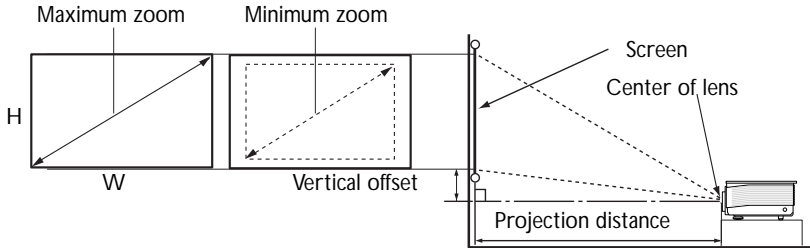

# Obtaining a preferred projected image size

The projected image size is determined by the distance from the projector lens to the screen, the zoom setting, and the video format.

## Projection dimensions

Refer to "Dimensions" on page 65 for the center of lens dimensions of this projector before calculating the appropriate position.

The screen aspect ratio is 16:9 and the projected picture is 16:9.

Screen Size						Wide Zoom				Standard			
Diagonal		Width		Height		Distance				Distance			
						Wide		Tele		Wide		Tele	
Inch	m	Inch	m	Inch	m	Inch	m	Inch	m	Inch	m	Inch	m
80	2.03	70	1.77	39	1.00	77	1.95	91	2.30	107	2.73	135	3.42
100	2.54	87	2.21	49	1.25	96	2.44	113	2.88	134	3.41	168	4.27
120	3.05	105	2.66	59	1.49	115	2.92	136	3.45	161	4.09	202	5.13
150	3.81	131	3.32	74	1.87	144	3.65	170	4.32	201	5.11	252	6.41
200	5.08	174	4.43	98	2.49	192	4.87	227	5.76	268	6.82	336	8.55
300	7.62	261	6.64	147	3.74	288	7.31	340	8.63	-	-	-	-
400	10.16	349	8.86	196	4.98	-	-	-	-	-	-	-	-
500	12.70	436	11.07	246	6.23	-	-	-	-	-	-	-	-

Screen Size						Semi Long				Long Zoom			
Diagonal		Width		Height		Distance				Distance			
						Wide		Tele		Wide		Tele	
Inch	m	Inch	m	Inch	m	Inch	m	Inch	m	Inch	m	Inch	m
200	5.08	174	4.43	98	2.49	336	8.55	506	12.84	523	13.28	872	22.14
300	7.62	261	6.64	147	3.74	505	12.82	758	19.26	784	19.92	1307	33.21
400	10.16	349	8.86	196	4.98	673	17.09	1011	25.68	-	-	-	-
500	12.70	436	11.07	246	6.23	-	-	-	-	-	-	-	-