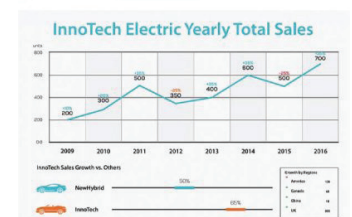

Presentation Mode