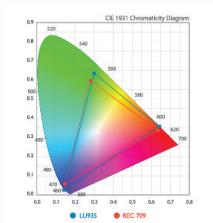

DLP® LASER PROJECTOR

LU935

WUXGA Conference Room Projector

Long Lasting Image Quality and Seamless Integration for Futureproof Conference Room

KEY FEATURES

- Laser light source 6000 ANSI Lumens
- 1.6x Zoom & 2D Lens shift
- 92% Rec. 709 color accuracy
- HDBaseT
- Corner fit & Digital shrink
- 3D sync in and out
- Filter free IP5X dustproof laser engine

Lamp Based

Laser Based