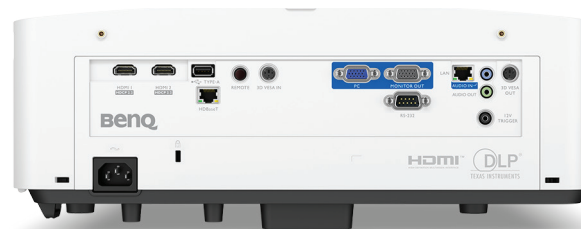

Environment Notice

*LightSource life results will vary depending on environmental conditions and usage. Actual product's features and specifications are subject to change without notice.

* The Contrast is measure by Full On Full Off standard.

1 HDMI (HDCP 2.2) x2	7 Monitor out (D-sub 15pin, Female) x1	11 Audio out (mini jack) x1
2 USB TypeA(5V/1.5A power) x1	8 RS232 In (D-sub 9pin, male) x1	12 I2V Trigger x1
3 HDBaseT x1	9 LAN Port (RJ45 for Network control) x1	13 3D Sync out x1
4 Wired Remote in x1	10 Audio in (mini jack) x1	14 IR Receiver (Front) x1
5 3D Sync in x1		15 IR Receiver (Rear) x1
6 PC In x1		

BenQ America Corp.

BenQ.Com

BenQ is a registered trademark of BenQ Corp. All rights reserved. Product names, logos, brands and other trademarks featured or referred to in this material are the property of their respective trademark holders. Specifications subject to change without notice.