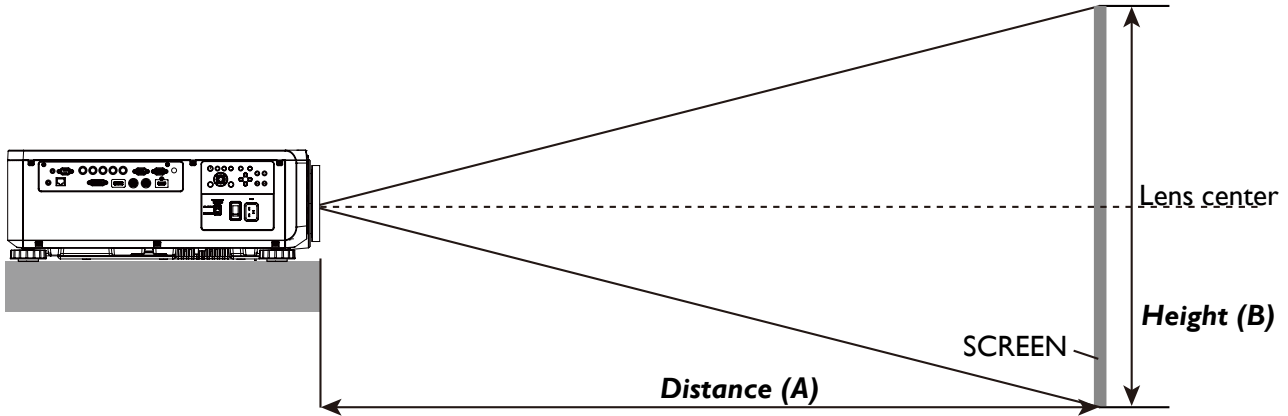

Projection distance and screen size

Example of LU9715 using Standard lens:

The further your projector is from the screen or wall, the larger the image. The minimum size the image can be is approximately 40 inches (1 m) measured diagonally when the projector is roughly 75.8 inches (1.93 m) from the wall or screen. The largest the image can be is 500 inches (12.7 m) when the projector is about 978.3 inches (24.85 m) from the wall or screen.