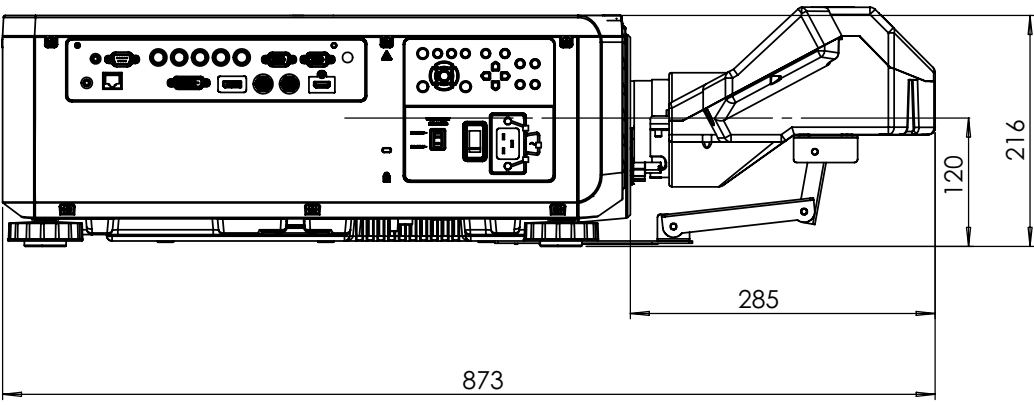

Screen size						5JCY37.002									
						Ultra Short Reflection									
Diagonal		Width		Height		H1		H2		L1		L2		L3	
inch	mm	inch	mm	inch	mm	inch	mm	inch	mm	inch	mm	inch	mm	inch	mm
100	2540	85	2166	53	1355	19	485	28	701	33	849	22	564	-1	-24
120	3048	102	2599	64	1627	23	596	32	812	39	1000	28	715	5	127
150	3810	128	3247	80	2032	30	763	39	979	48	1227	37	942	14	354
200	5080	170	4330	107	2711	41	1041	49	1257	63	1606	52	1321	29	733
250	6350	213	5415	133	3391	52	1320	60	1536	78	1984	67	1699	44	1111
300	7620	256	6500	160	4071	63	1598	71	1814	93	2362	82	2077	59	1489
350	8890	299	7585	187	4752	74	1877	82	2093	108	2741	97	2456	74	1868