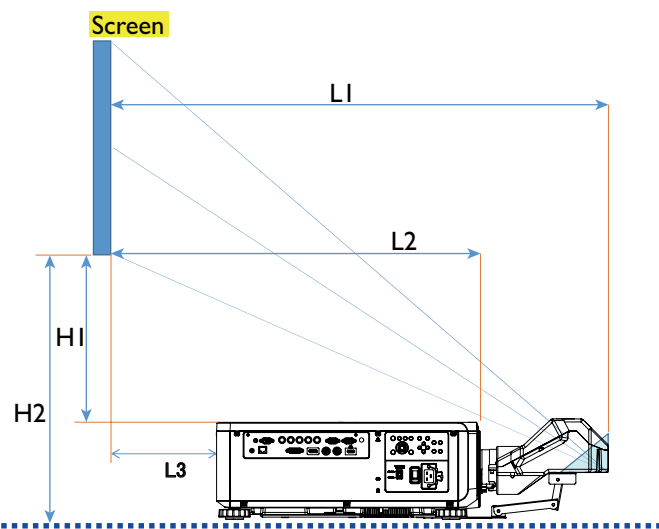

- L1: Screen to the point of mirror
- L2: Screen to projector front
- L3: Screen to project back
- H1: Screen bottom to projector top side
- H2: Screen bottom to projector bottom