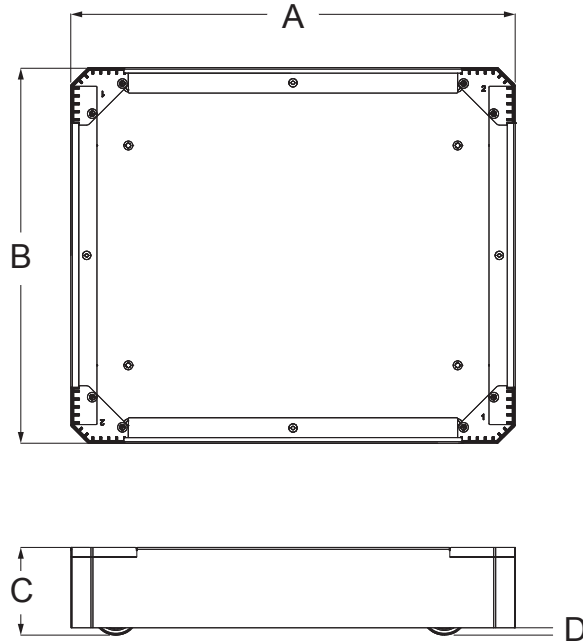

Evolve™ Hybrid Rack System 2.0
Adjustable Height Shelving Rack

Rack Dimensions

Product	Shelves	A U Spaces	B Max Height w/o Caster Base	C Max Height w/ Caster Base*	D Min Height w/o Caster Base	E Min Height w/ Caster Base	F Rolling Clearance	G Width	H Depth	Max Load Capacity
SR-EHR-SYSTEM-1015	2	6	22.85"	26.05"	31.6"	34.8"	.30"	22.06"	18.64"	400 lbs
SR-EHR-SYSTEM-1624	3	14	36.85"	40.05"	50.85"	54.05"				

*Caster Base (SR-EHR2-CASTERBASE) sold separately, see other side for more dimensions

Construction: Steel w/ Deep Black Powder Coat

Evolve™ Hybrid Rack System 2.0
Adjustable Height Shelving Rack

Caster Base Dimensions

Product	Construction	A Width	B Depth	C Height	D Rolling Clearance	Max Load Capacity
SR-EHR2-CASTERBASE	Steel with Deep Black Powder Coat	22"	18.75"	4.25"	.30"	400lbs