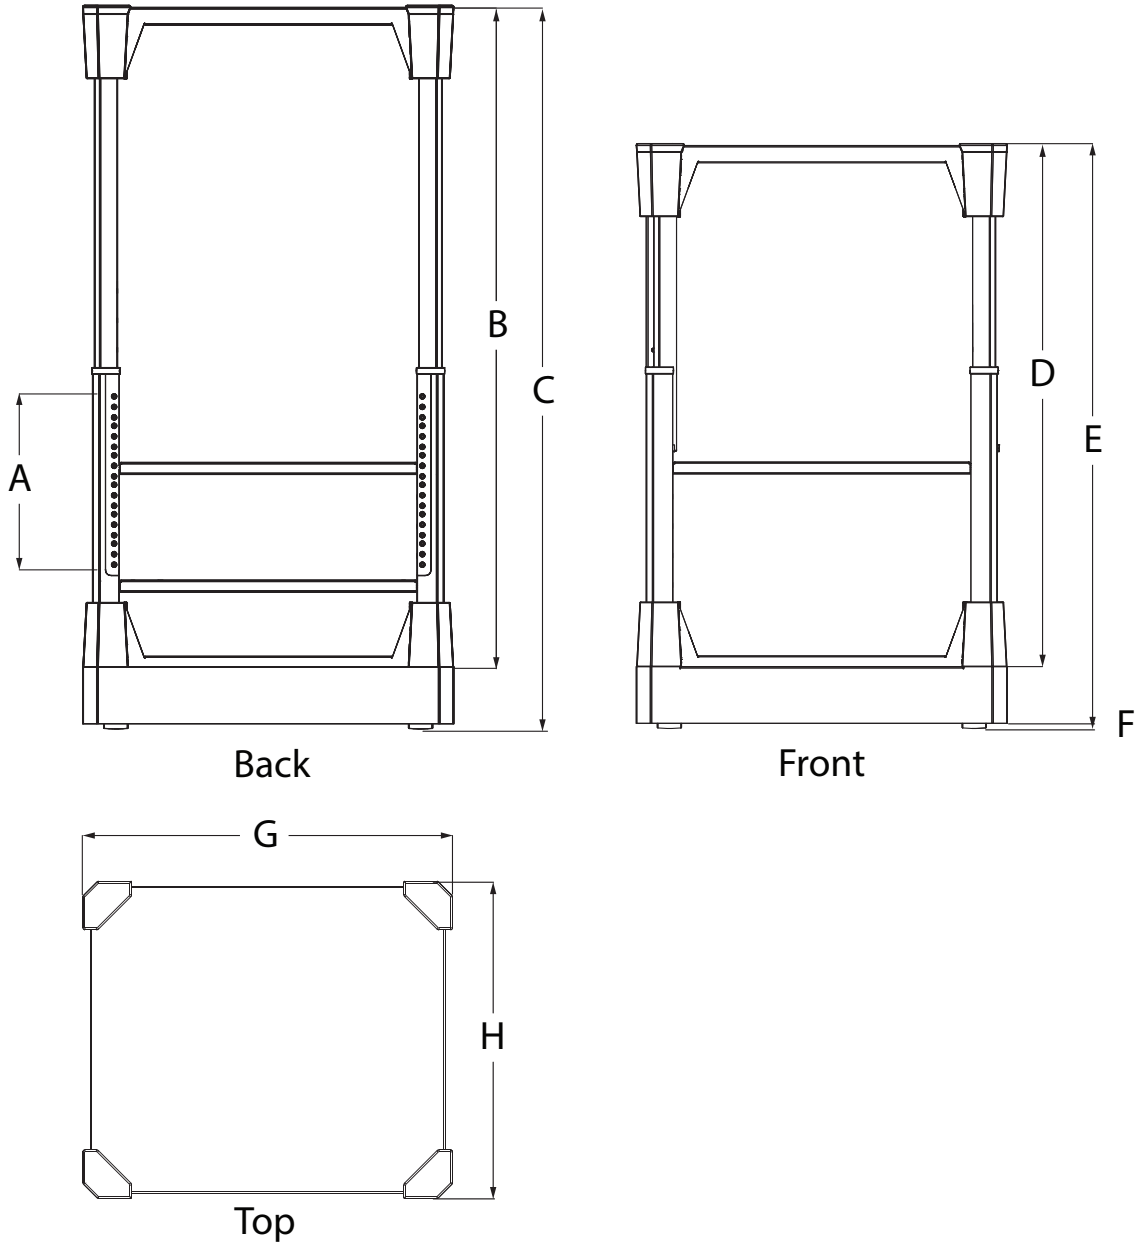

Evolve™ Hybrid Rack System 2.0
Adjustable Height Shelving Rack

Rack Dimensions

Product	Shelves	A U Spaces	B Max Height w/o Caster Base	C Max Height w/ Caster Base*	D Min Height w/o Caster Base	E Min Height w/ Caster Base	F Rolling Clearance	G Width	H Depth	Max Load Capacity
SR-EHR-SYSTEM-1015	2	6	22.85"	26.05"	31.6"	34.8"	.30"	22.06"	18.64"	400 lbs
SR-EHR-SYSTEM-1624	3	14	36.85"	40.05"	50.85"	54.05"				

*Caster Base (SR-EHR2-CASTERBASE) sold separately, see other side for more dimensions

Construction: Steel w/ Deep Black Powder Coat

Evolve™ Hybrid Rack System 2.0
Adjustable Height Shelving Rack

Caster Base Dimensions

Product	Construction	A Width	B Depth	C Height	D Rolling Clearance	Max Load Capacity
SR-EHR2-CASTERBASE	Steel with Deep Black Powder Coat	22"	18.75"	4.25"	.30"	400lbs