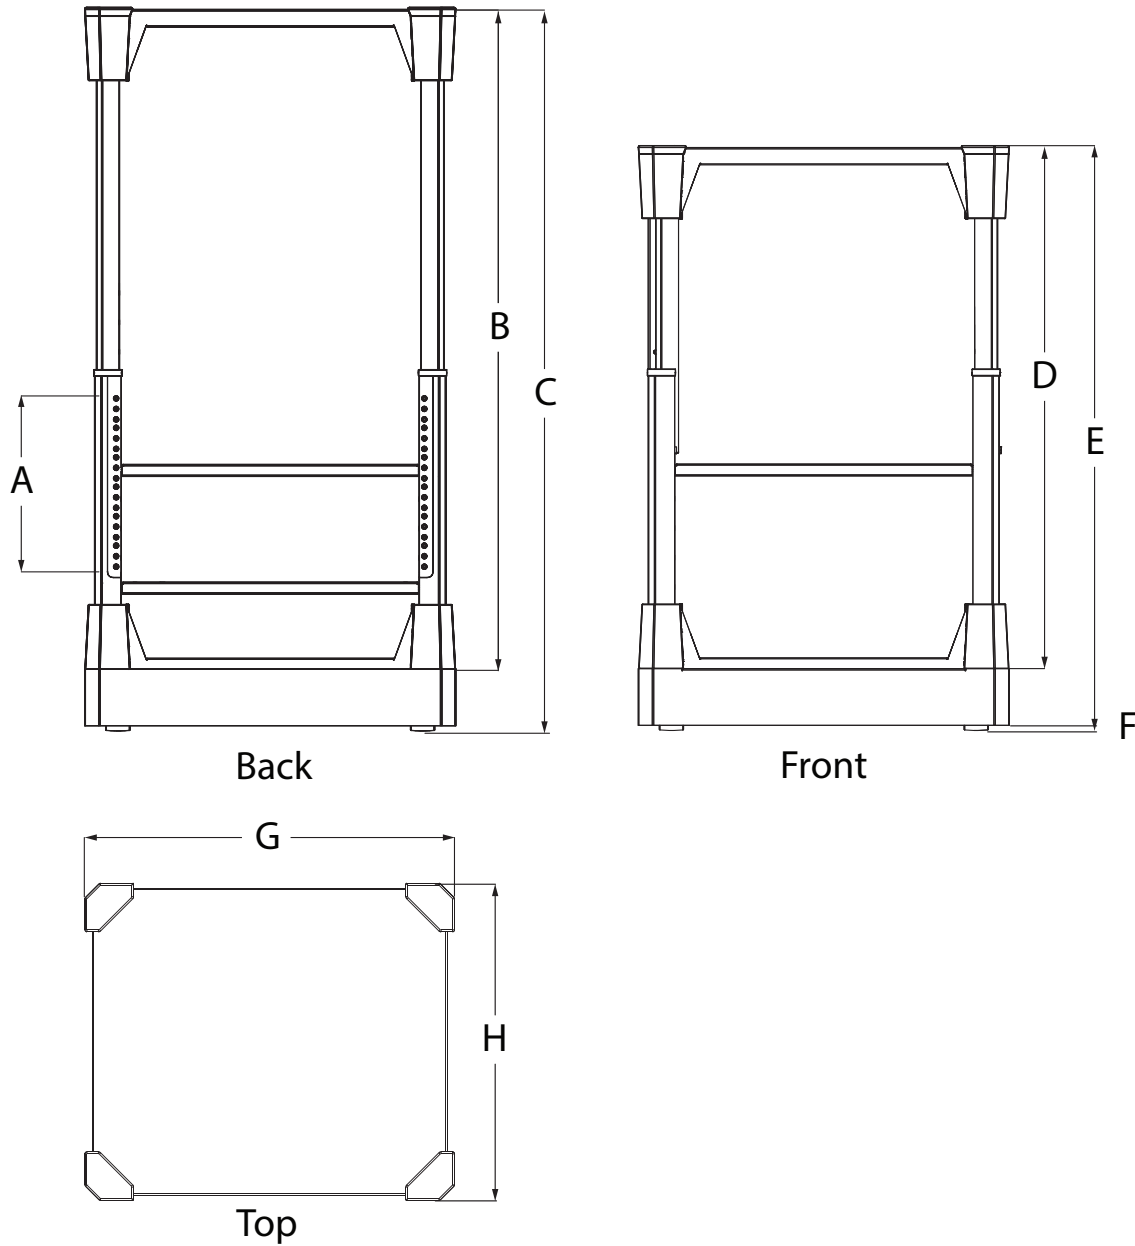

Evolve™ Hybrid Rack System 2.0
Adjustable Height Shelving Rack

Rack Dimensions

Product	Shelves	A U Spaces	B Max Height w/o Caster Base	C Max Height w/ Caster Base*	D Min Height w/o Caster Base	E Min Height w/ Caster Base	F Rolling Clearance	G Width	H Depth	Max Load Capacity
SR-EHR-SYSTEM-1015	2	6	31.6"	34.8"	22.85"	26.05"	.30"	22.06"	18.64"	400 lbs
SR-EHR-SYSTEM-1624	3	14	50.85"	54.05"	36.85"	40.05"				

*Caster Base (SR-EHR2-CASTERBASE) sold separately, see other side for more dimensions

Construction: Steel w/ Deep Black Powder Coat

Evolve™ Hybrid Rack System 2.0
Adjustable Height Shelving Rack

Caster Base Dimensions

Product	Construction	A Width	B Depth	C Height	D Rolling Clearance	Max Load Capacity
SR-EHR2-CASTERBASE	Steel with Deep Black Powder Coat	22"	18.75"	4.25"	.30"	400lbs