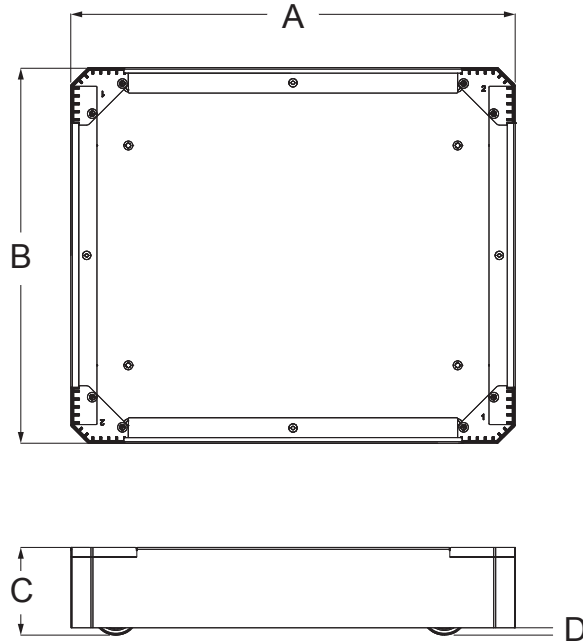

Evolve™ Hybrid Rack System 2.0
Adjustable Height Shelving Rack

Rack Dimensions

Product	Shelves	A U Spaces	B Max Height w/o Caster Base	C Max Height w/ Caster Base*	D Min Height w/o Caster Base	E Min Height w/ Caster Base	F Rolling Clearance	G Width	H Depth	Max Load Capacity
SR-EHR-SYSTEM-1015	2	6	31.6"	34.8"	22.85"	26.05"	.30"	22.06"	18.64"	400 lbs
SR-EHR-SYSTEM-1624	3	14	50.85"	54.05"	36.85"	40.05"				

*Caster Base (SR-EHR2-CASTERBASE) sold separately, see other side for more dimensions

Construction: Steel w/ Deep Black Powder Coat

Evolve™ Hybrid Rack System 2.0
Adjustable Height Shelving Rack

Caster Base Dimensions

Product	Construction	A Width	B Depth	C Height	D Rolling Clearance	Max Load Capacity
SR-EHR2-CASTERBASE	Steel with Deep Black Powder Coat	22"	18.75"	4.25"	.30"	400lbs