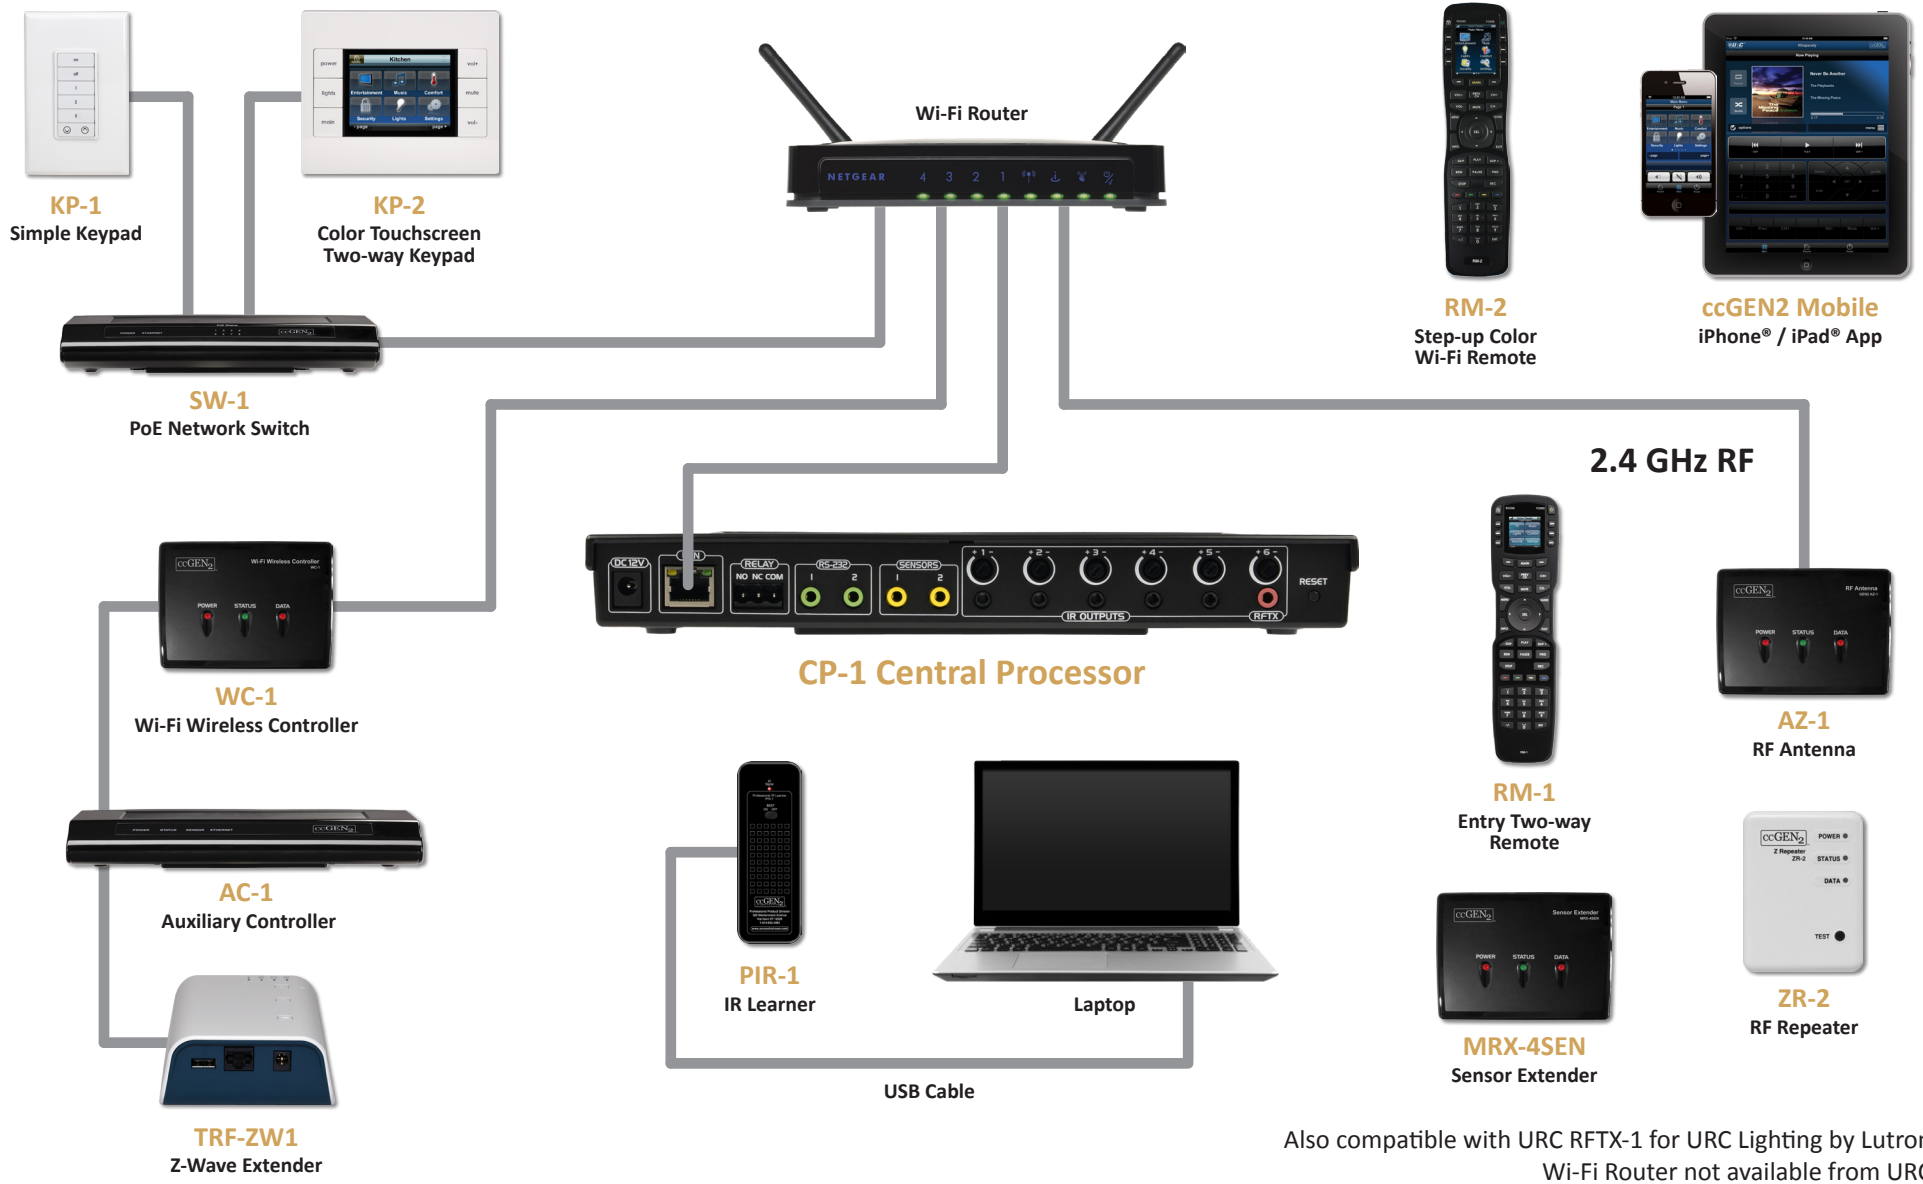

URC ccGEN2 Full Home Automation System Diagram

Local Area Network

Wi-Fi Network

Also compatible with URC RFTX-1 for URC Lighting by Lutron
Wi-Fi Router not available from URC