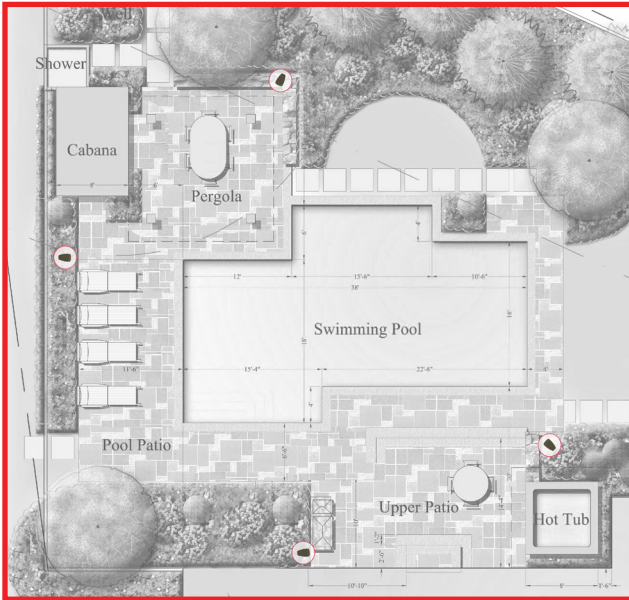

## LANDSCAPE *SERIES*

YOUR SOUNDTRACK FOR THE OUTDOORS

A complete sound system that brings music to life, the Episode® Landscape Series is the perfect addition to any outdoor space. Attractive speakers blend seamlessly into the environment, providing maximum performance and minimum visual interference, while an Episode® powered by Crown® amplifier and burial subwoofer add some serious power. Whether you're playing soft background tunes or rocking out for a party, this professional grade system will have you smiling the whole time you're listening.

« BACKGROUND MUSIC

For smaller yards that are looking for background music, the Episode 4" or 6" models can be placed in optimal listening areas throughout the landscape to offer superior sound exactly where it's needed.

ROCK THE BACKYARD »

For larger systems geared towards a full-musical experience, adding additional speakers powered by the optional underground burial subwoofer is the ideal system for bringing premium sound throughout the entire landscape, perfect for backyards that are designed to entertain.

««« KEY »»»

☐ = Landscape Speaker    ● = Burial Subwoofer

4" OR 6"

Episode® Landscape Series Speaker

Episode® powered by Crown® CDi1000 Landscape Series Amplifier

12" Episode® Landscape Series Burial Subwoofer