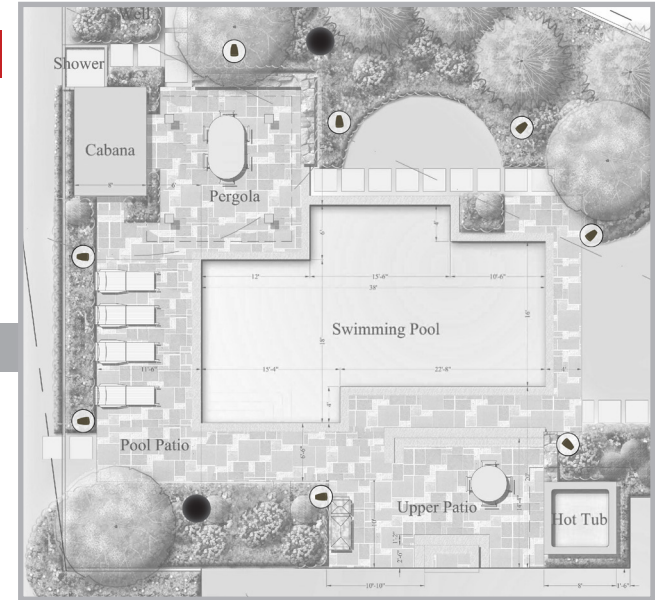

## LANDSCAPE *SERIES*

YOUR SOUNDTRACK FOR THE OUTDOORS

A complete sound system that brings music to life, the Episode® Landscape Series is the perfect addition to any outdoor space. Attractive speakers blend seamlessly into the environment, providing maximum performance and minimum visual interference, while an Episode® powered by Crown® amplifier and burial subwoofer add some serious power. Whether you're playing soft background tunes or rocking out for a party, this professional grade system will have you smiling the whole time you're listening.

« BACKGROUND MUSIC

For smaller yards that are looking for background music, the Episode 4" or 6" models can be placed in optimal listening areas throughout the landscape to offer superior sound exactly where it's needed.

ROCK THE BACKYARD »

For larger systems geared towards a full-musical experience, adding additional speakers powered by the optional underground burial subwoofer is the ideal system for bringing premium sound throughout the entire landscape, perfect for backyards that are designed to entertain.

««« KEY »»»

☐ = Landscape Speaker    ● = Burial Subwoofer

4" OR 6"

Episode® Landscape Series Speaker

Episode® powered by Crown® CDi1000 Landscape Series Amplifier

12" Episode® Landscape Series Burial Subwoofer