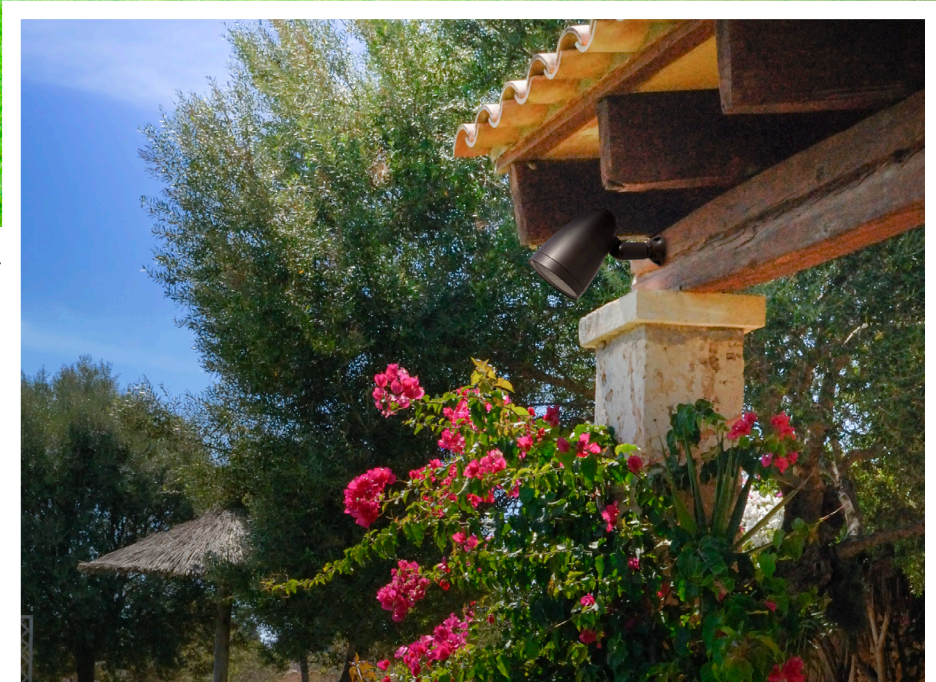

## LANDSCAPE *SERIES*

YOUR SOUNDTRACK FOR THE OUTDOORS

A complete sound system that brings music to life, the Episode® Landscape Series is the perfect addition to any outdoor space. Attractive speakers blend seamlessly into the environment, providing maximum performance and minimum visual interference, while an Episode® powered by Crown® amplifier and burial subwoofer add some serious power. Whether you're playing soft background tunes or rocking out for a party, this professional grade system will have you smiling the whole time you're listening.

« BACKGROUND MUSIC

For smaller yards that are looking for background music, the Episode 4" or 6" models can be placed in optimal listening areas throughout the landscape to offer superior sound exactly where it's needed.

ROCK THE BACKYARD »

For larger systems geared towards a full-musical experience, adding additional speakers powered by the optional underground burial subwoofer is the ideal system for bringing premium sound throughout the entire landscape, perfect for backyards that are designed to entertain.

««« KEY »»»

☐ = Landscape Speaker    ● = Burial Subwoofer

4" OR 6"

Episode® Landscape Series Speaker

Episode® powered by Crown® CDi1000 Landscape Series Amplifier

12" Episode® Landscape Series Burial Subwoofer