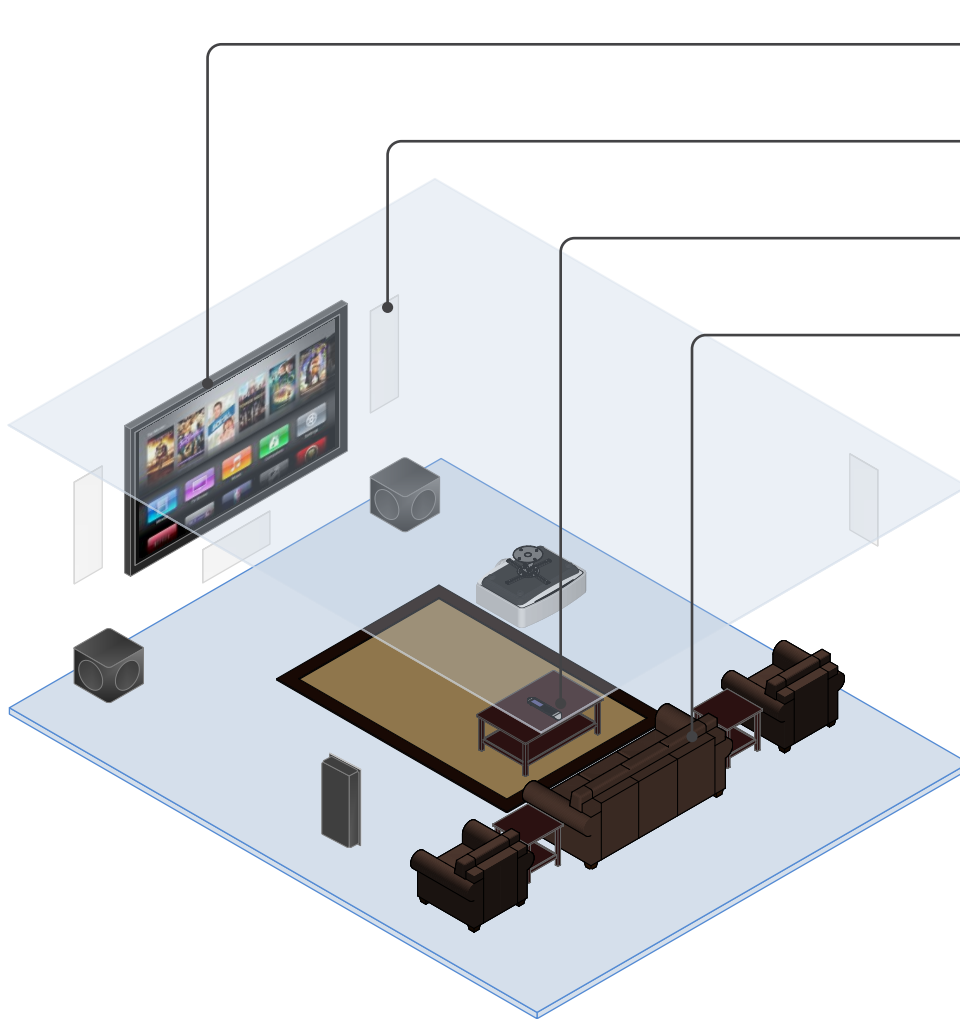

Description

This dedicated theater system delivers big picture and big sound to create a true cinema experience at home. It takes advantage of a large high-definition projection system to create stellar picture quality and elegantly hide the main speakers from view. A powerful 7.2 channel audio system packs incredible punch from your favorite sources, while custom furniture ensures that everyone has the best seat in the house.

Bigger Is Better

With up to a 120" screen, high definition movies, TV shows and games have never looked better.

Hear the Difference

Premium in-wall speakers are paired with two subwoofers for unsurpassed detail and impact.

Simple Control

Walk into the room and press a single button on the remote to start the show.

Smooth Operator

Powered theater seating reclines with a button push for the ultimate in comfort and style.

Features

- Projector and large acoustically transparent screen
- Home theater seating with powered reclining
- Premium in-wall speakers and two triple 10" subwoofers
- HDMI Inputs for Satellite, BluRay, DVD, Streaming Player, and Game System
- Products safely tucked away inside equipment rack
- One-button operation using Pro Control touchscreen remote