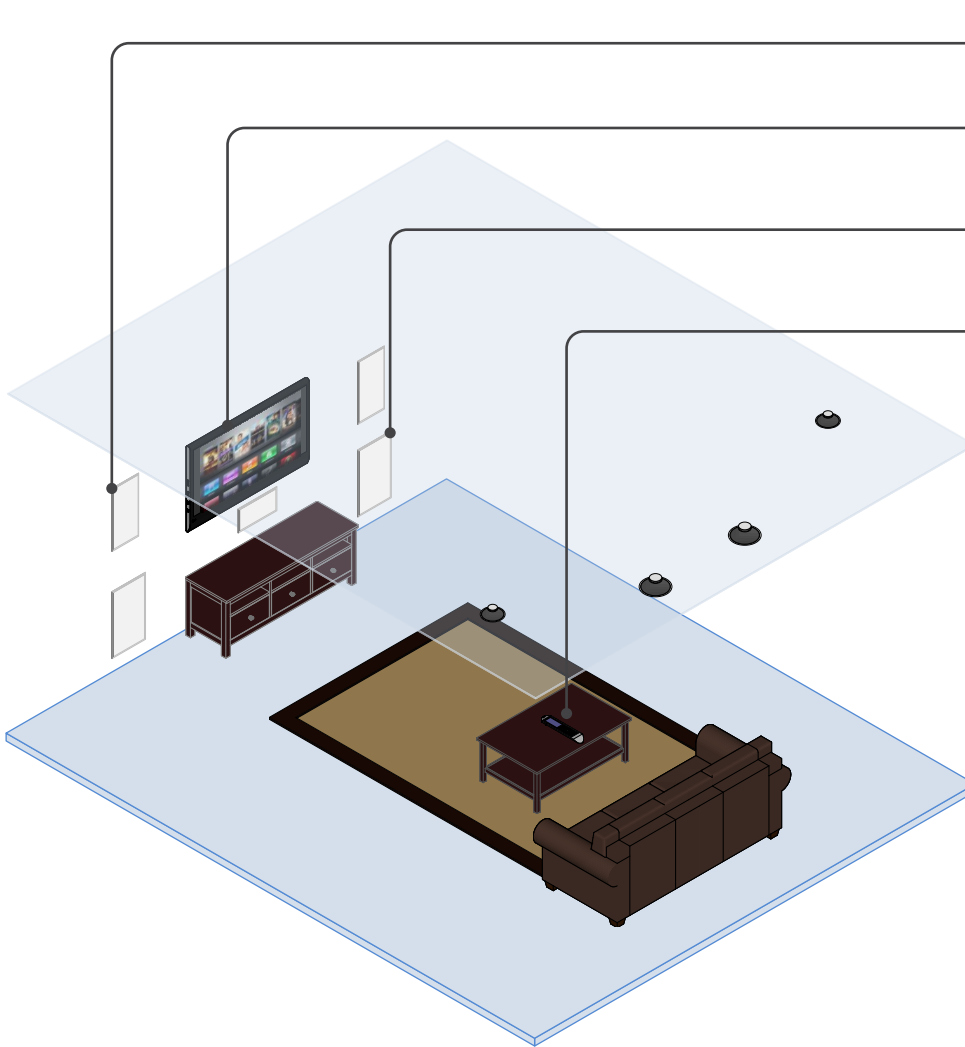

## Description

This premium living room system delivers big picture and big sound that brings movies, TV shows and games to life. A large LCD display on an adjustable articulating mount provides plenty of viewing angles, and in-wall speakers and subwoofers deliver powerful sound from your favorite sources - while still maintaining discreet form factors.

### Simple Control

Walk into the room and press a single button on the remote to start the show.

## Features

- Large LCD Display with adjustable articulating mount
- High quality in-wall speakers and two dual 8" subwoofers
- HDMI Inputs for Satellite, BluRay, DVD, Streaming Player, and Game System
- Products mounted inside racks and safely tucked away inside cabinet
- One-button operation using Pro Control touchscreen remote

# Living Room In-Wall Surround Sound System Design