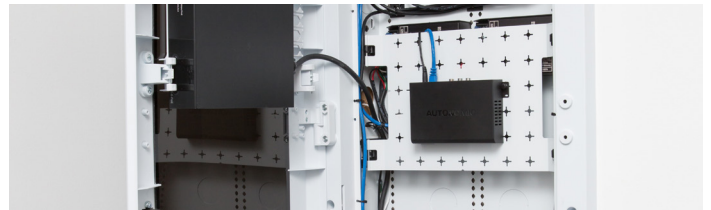

## Wirepath ONE™ Media Enclosure

This Wirepath ONE™ Media Enclosure was designed for the modern install - with ample storage and organization for our ever-increasing technology needs. Plus, it's UL Listed and can be closed off with a door to keep inspectors happy. Complete with included platforms (20"-40" models only) and shelves, these premium enclosures give you ultimate flexibility to organize, easily access, and even section off areas for cable technicians to do their work without messing up yours. Plus, these enclosures feature knockouts to drop in a Compact WattBox™ so you've got low-profile power right where you need it.

### Drop In a Compact Wattbox

A specially-designed knockout on the Wirepath ONE™ Enclosure allows you to "drop in" our handy Compact WattBox™. Available in IP (WB-300VB-IP-5) and non-IP (WB-200VB-CE), this compact WattBox™ unit powers all your gear while saving ample space.

### A Platform You Can Get Behind

Our Wirepath ONE™ enclosures feature sturdy platforms that can be adjusted to add and organize equipment, or section off those areas that you don't want touched. The platforms are reversible and feature detachable standoffs that can be flip-flopped for added flexibility. Plus, detach one end and the platform swings out for quick and easy access. \*Platforms are not included in our 14" model.

### Shelves Included

With each Wirepath ONE™ Enclosure, we've included two shelves that can be attached to the back of the enclosure, on a platform, or on an enclosure door so your project can be as shelf-centered as you need it to be.