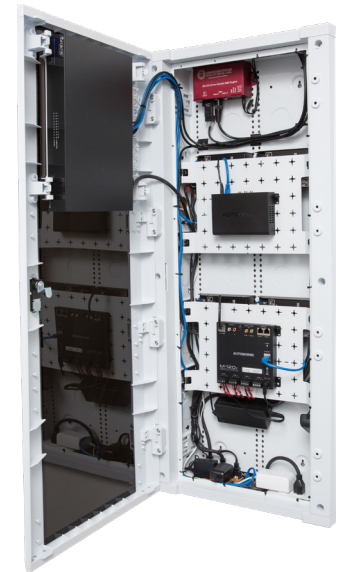

## Wirepath ONE™ Media Enclosure

This Wirepath ONE™ Media Enclosure was designed for the modern install - with ample storage and organization for our ever-increasing technology needs. Plus, it's UL Listed and can be closed off with a door to keep inspectors happy. Complete with included platforms (20"-40" models only) and shelves, these premium enclosures give you ultimate flexibility to organize, easily access, and even section off areas for cable technicians to do their work without messing up yours. Plus, these enclosures feature knockouts to drop in a Compact WattBox™ so you've got low-profile power right where you need it.

### Drop In a Compact Wattbox

A specially-designed knockout on the Wirepath ONE™ Enclosure allows you to "drop in" our handy Compact WattBox™. Available in IP (WB-300VB-IP-5) and non-IP (WB-200VB-CE), this compact WattBox™ unit powers all your gear while saving ample space.

### A Platform You Can Get Behind

Our Wirepath ONE™ enclosures feature sturdy platforms that can be adjusted to add and organize equipment, or section off those areas that you don't want touched. The platforms are reversible and feature detachable standoffs that can be flip-flopped for added flexibility. Plus, detach one end and the platform swings out for quick and easy access. \*Platforms are not included in our 14" model.

### Shelves Included

With each Wirepath ONE™ Enclosure, we've included two shelves that can be attached to the back of the enclosure, on a platform, or on an enclosure door so your project can be as shelf-centered as you need it to be.