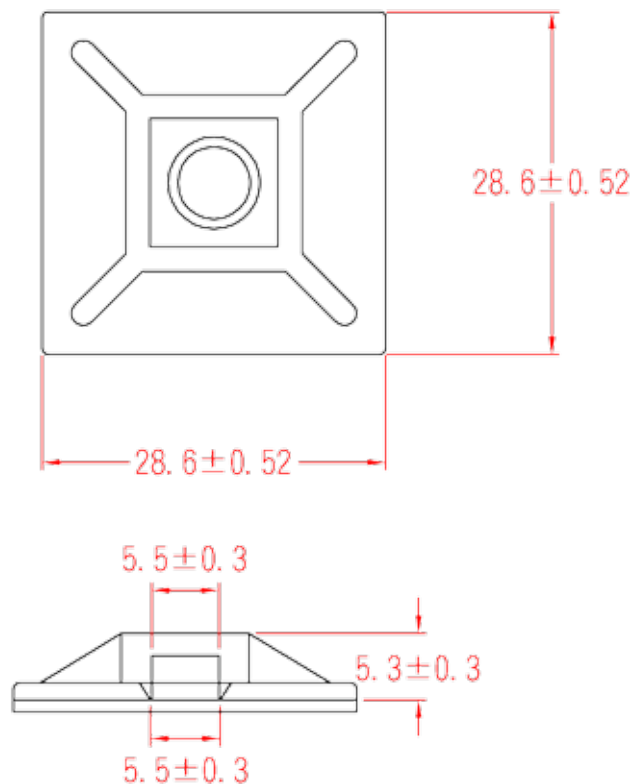

DOLPHIN[®]

"THERE'S NO CONNECTION LIKE A DOLPHIN CONNECTION"[™]

Self Adhesive Tie Mount Product Number: DC-1M

Contact us for additional product information, catalogs, samples or to find your local distributor.