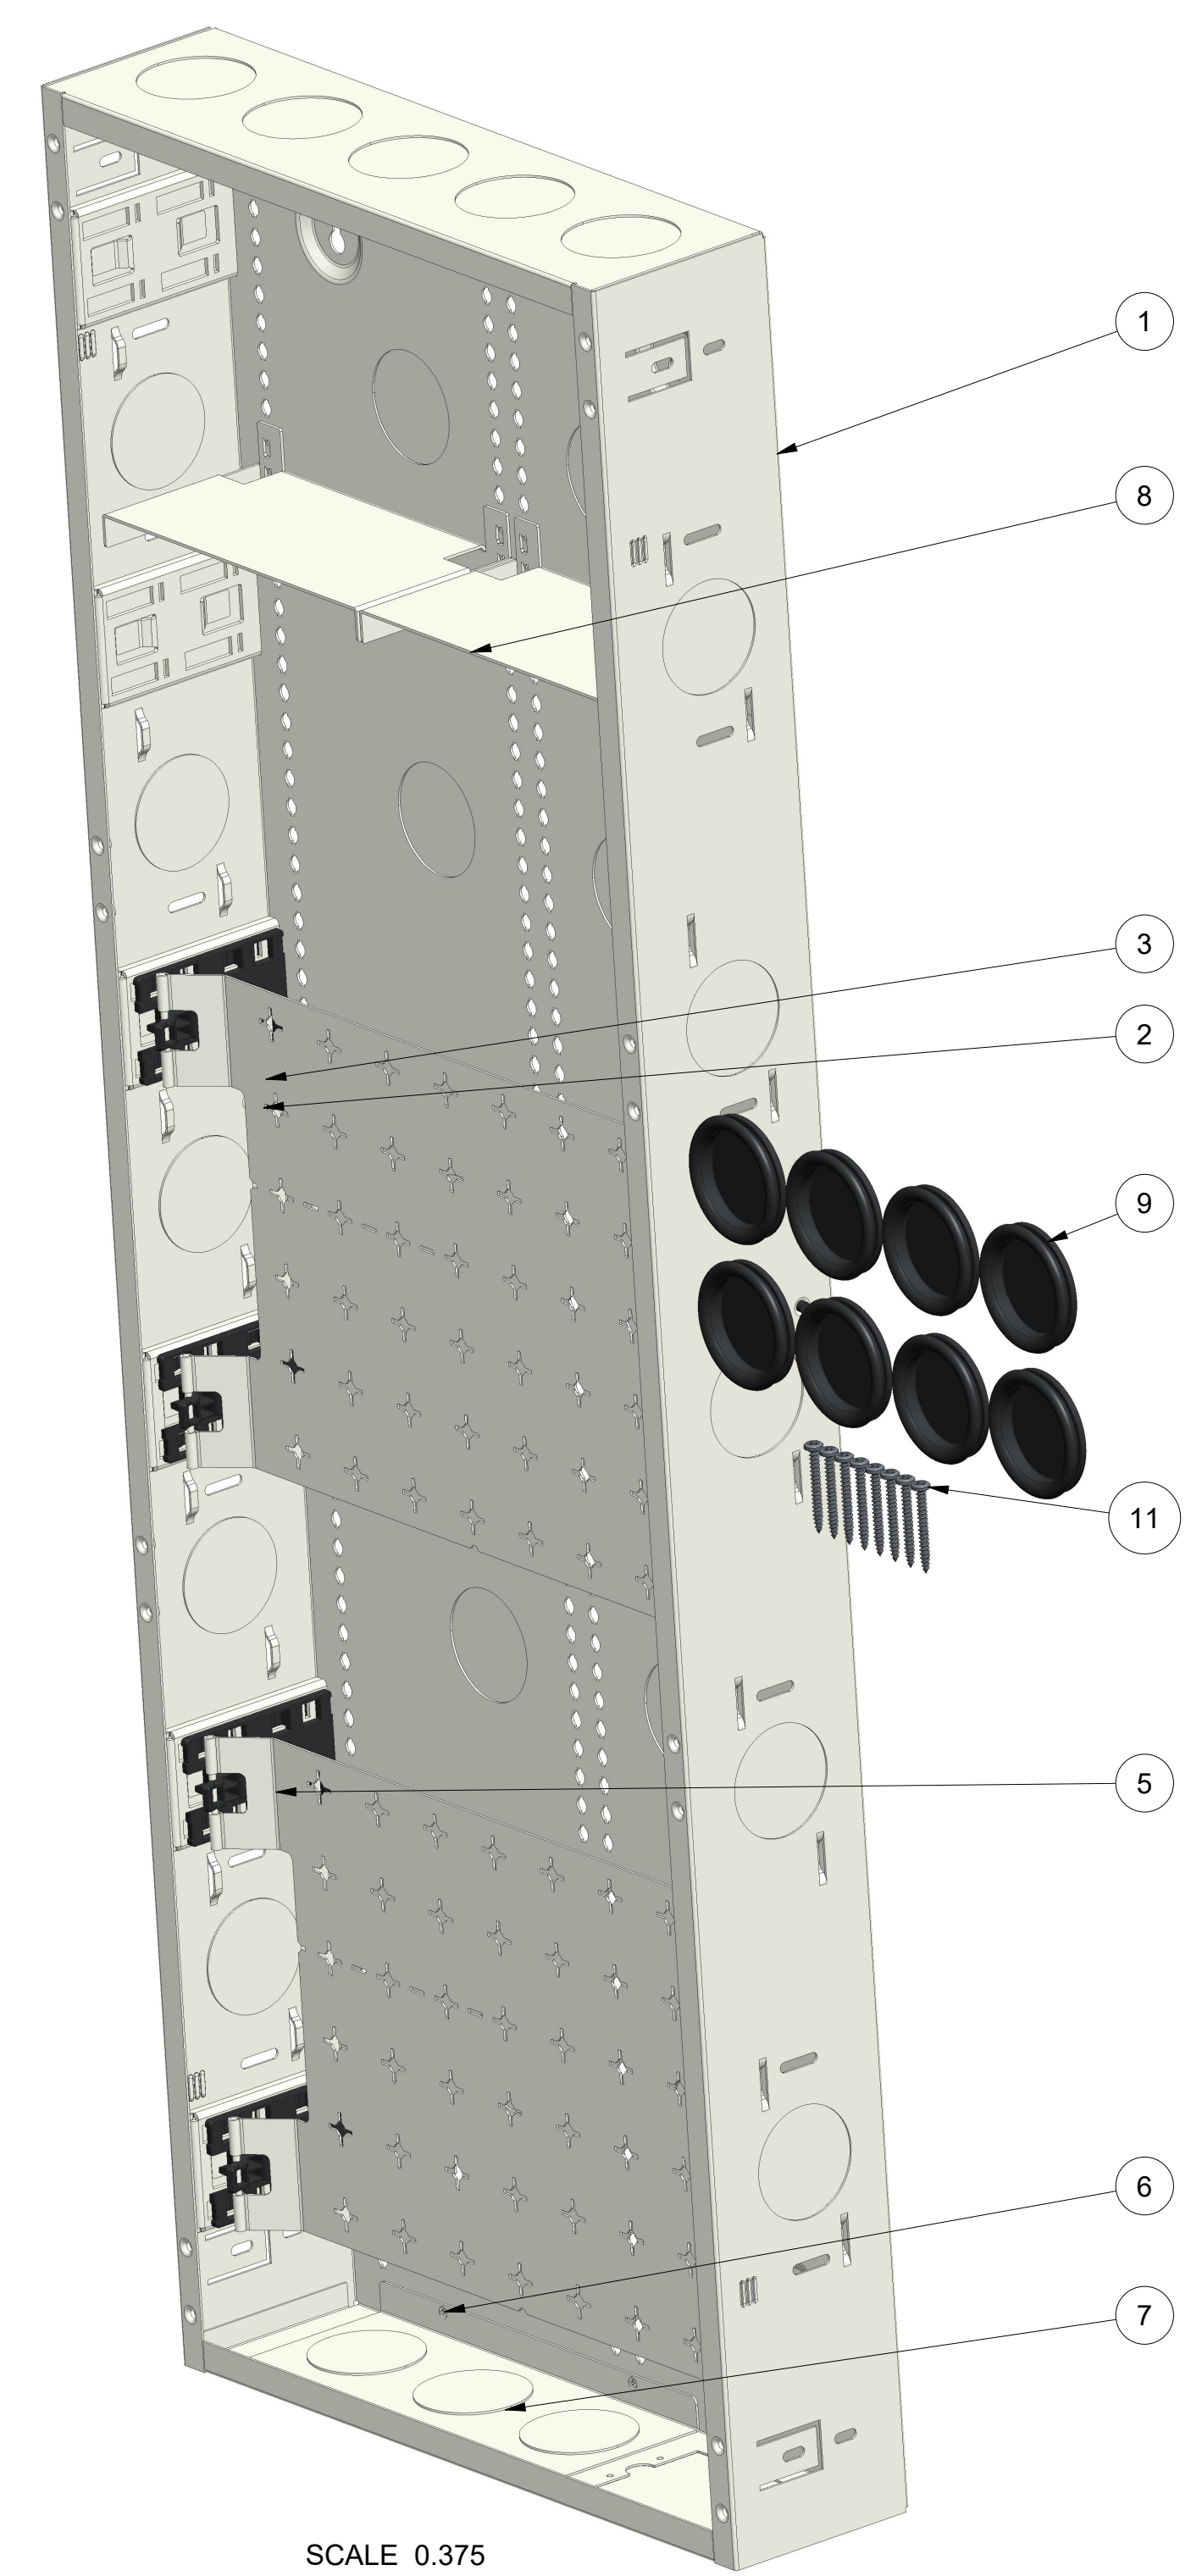

**WIREFATH ONE,40IN, TOP ASSY**

SCALE 0.375

SCALE 0.375

ITEM	PART NAME	TITLE	MASS (GRAMS)	QTY
1	M0028-001-001_40IN_CAN	VERSACAN,40IN		1
2	700-003	WASHER, FLAT, STEEL, .209ID X .393OD X .040T		4
3	M0017-007-001	GROUND FLAG	0.064	2
4	901-277	PAN HEAD PHILIPS,M5 X 0.8 X 8L,BLK		2
5	M0028-033-001	PLATFORM STANDOFF	14.531	8
6	900-001	SCREW,FH PHILIPS,M3 X 5		4
7	M0028-029-001	WATTBOX PANEL,WHITE		1
8	M0031-001-001	SHELF	214.135	2
9	M0028-031-001	GROMMET	8.945	8
10	M0028-032-WHT	PLATFORM ASSEMBLY,WHITE		2
11	92325A321	STEEL,ZINC PLATED,PAN HEAD PHILLIPS, 8-11 THREAD, 1-1/2" L	0.420	8

TITLE			
WIREPATH ONE CAN TOP ASSY			
DWG SIZE	DRAWING NO.	REL	REV
D	M0028-000_TDWG	REL	X13
SCALE		SHEET 5 OF 5	
0.125			