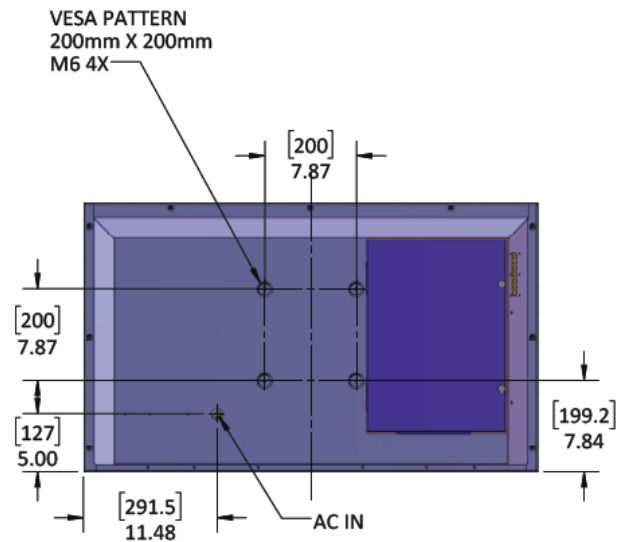

Specifications

SunBriteTV Model SB-4374HD

| | |
|---|---|
| LCD Screen | 43-inch diagonal Color Active Matrix TFT LED LCD |
| Resolution | 3840 x 2160 UHD 4k |
| Aspect Ratio | 16:9 |
| Backlight Brightness - Surface Luminance, white | 300 nits (cd/m2) |
| Contrast Ratio | 4000:1 |
| Frame Rate | 60hz |
| H/V Viewing Angle | 178° by 178° |
| Response Time | 6.5 milliseconds |
| TV formats | 2160p*, 1080p, 1080i, 720p, 720i, 480p, 480i * using HDMI only |
| Input Connectors: | |
| RF | Antenna/CATV (NTSC/ATSC/QAM) x1 |
| HDMI | HDMI Input x4 (Supports HDMI 1.4, HDMI 2.0, HDCP 1.4 & HDCP 2.2) |
| Video Composite | Composite Video x1, L/R Audio Inputs x1 |
| Video Component | YPbPr plus Stereo Audio x1 |
| Control Set | Discrete IR Control, Concealed rear IR receiver |
| Audio Out | Tos-Link Optical audio (Fixed) Analog RCA jacks (variable) |
| Speakers | 20 Watt downfiring internal speakers |
| Exterior | Powder-coated aluminum |
| Colors | Black only |
| Input Power | 100-240 VAC, 50-60 Hz 2.8A Max (75 watts/.7a@120v) |
| Operating Temp. | 32° to 104° F. (0° to 40° C.) |
| Non-op. Temp. | -24° to 140° F. (-31° to 60° C.) |
| Accessories Included | Weatherproof remote control with battery, Dust Cover |
| TV Dimensions | 39" W x 23.2" H x 3.75" D 992mm W x 590mm H x 95mm D |
| TV Weight | 30 lbs.(31.75 kgs) |
| Residential Warranty | 1 year |