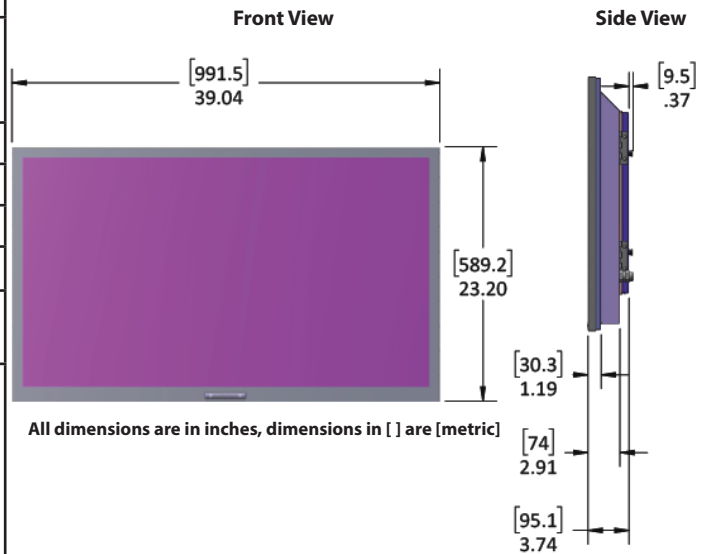

Specifications

SunBriteTV Model SB-4374HD

| | |
|---|---|
| LCD Screen | 43-inch diagonal Color Active Matrix TFT LED LCD |
| Resolution | 3840 x 2160 UHD 4k |
| Aspect Ratio | 16:9 |
| Backlight Brightness - Surface Luminance, white | 300 nits (cd/m2) |
| Contrast Ratio | 4000:1 |
| Frame Rate | 60hz |
| H/V Viewing Angle | 178° by 178° |
| Response Time | 6.5 milliseconds |
| TV formats | 2160p*, 1080p, 1080i, 720p, 720i, 480p, 480i * using HDMI only |
| Input Connectors: | |
| RF | Antenna/CATV (NTSC/ATSC/QAM) x1 |
| HDMI | HDMI Input x4 (Supports HDMI 1.4, HDMI 2.0, HDCP 1.4 & HDCP 2.2) |
| Video Composite | Composite Video x1, L/R Audio Inputs x1 |
| Video Component | YPbPr plus Stereo Audio x1 |
| Control Set | Discrete IR Control, Concealed rear IR receiver |
| Audio Out | Tos-Link Optical audio (Fixed) Analog RCA jacks (variable) |
| Speakers | 20 Watt downfiring internal speakers |
| Exterior | Powder-coated aluminum |
| Colors | Black only |
| Input Power | 100-240 VAC, 50-60 Hz 2.8A Max (75 watts/.7a@120v) |
| Operating Temp. | 32° to 104° F. (0° to 40° C.) |
| Non-op. Temp. | -24° to 140° F. (-31° to 60° C.) |
| Accessories Included | Weatherproof remote control with battery, Dust Cover |
| TV Dimensions | 39" W x 23.2" H x 3.75" D 992mm W x 590mm H x 95mm D |
| TV Weight | 30 lbs.(31.75 kgs) |
| Residential Warranty | 1 year |