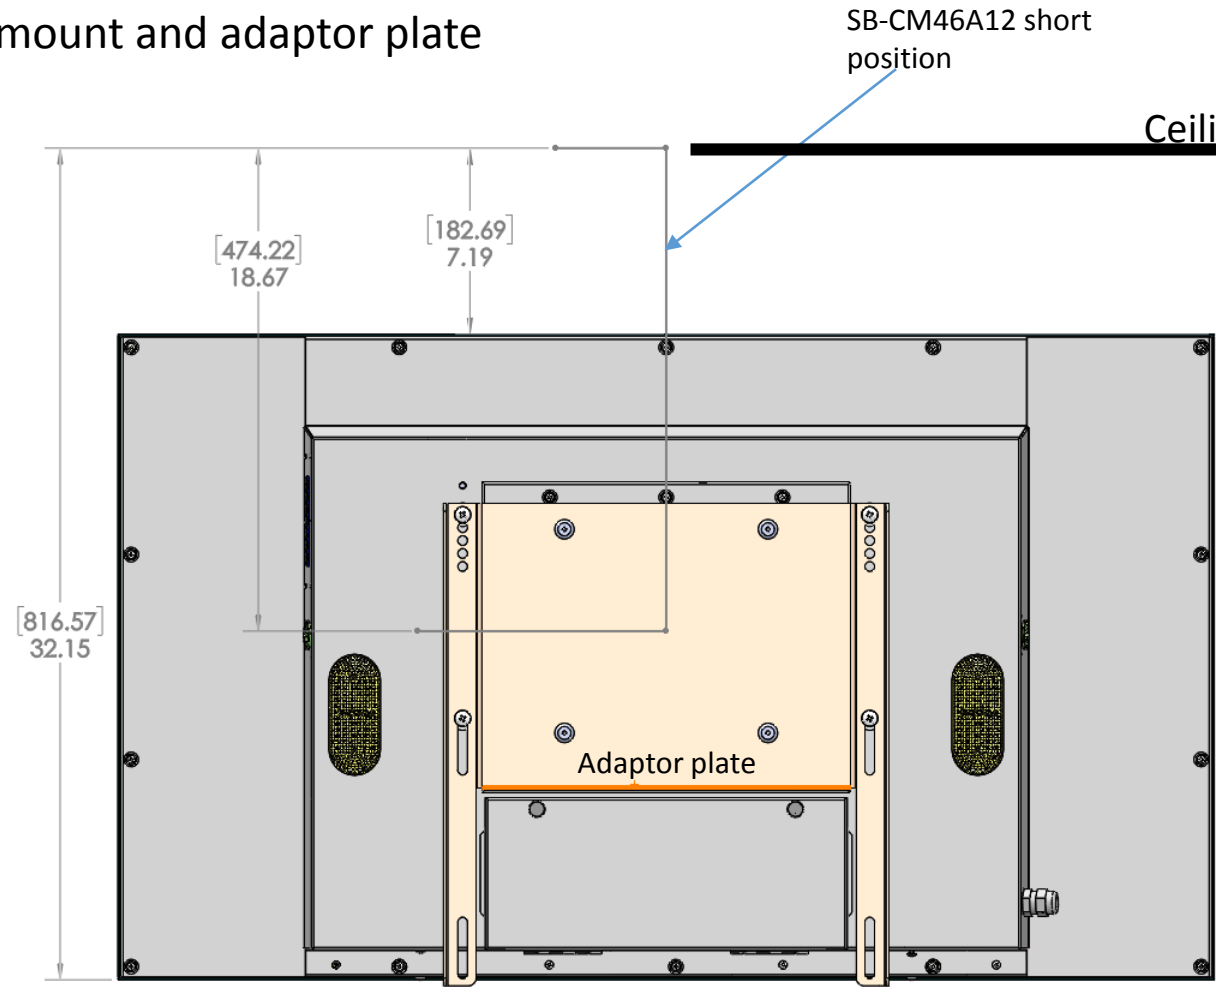

SB4670 Using SB-CM46A12 ceiling mount and adaptor plate

Minimum ceiling clearance

Maximum ceiling clearance