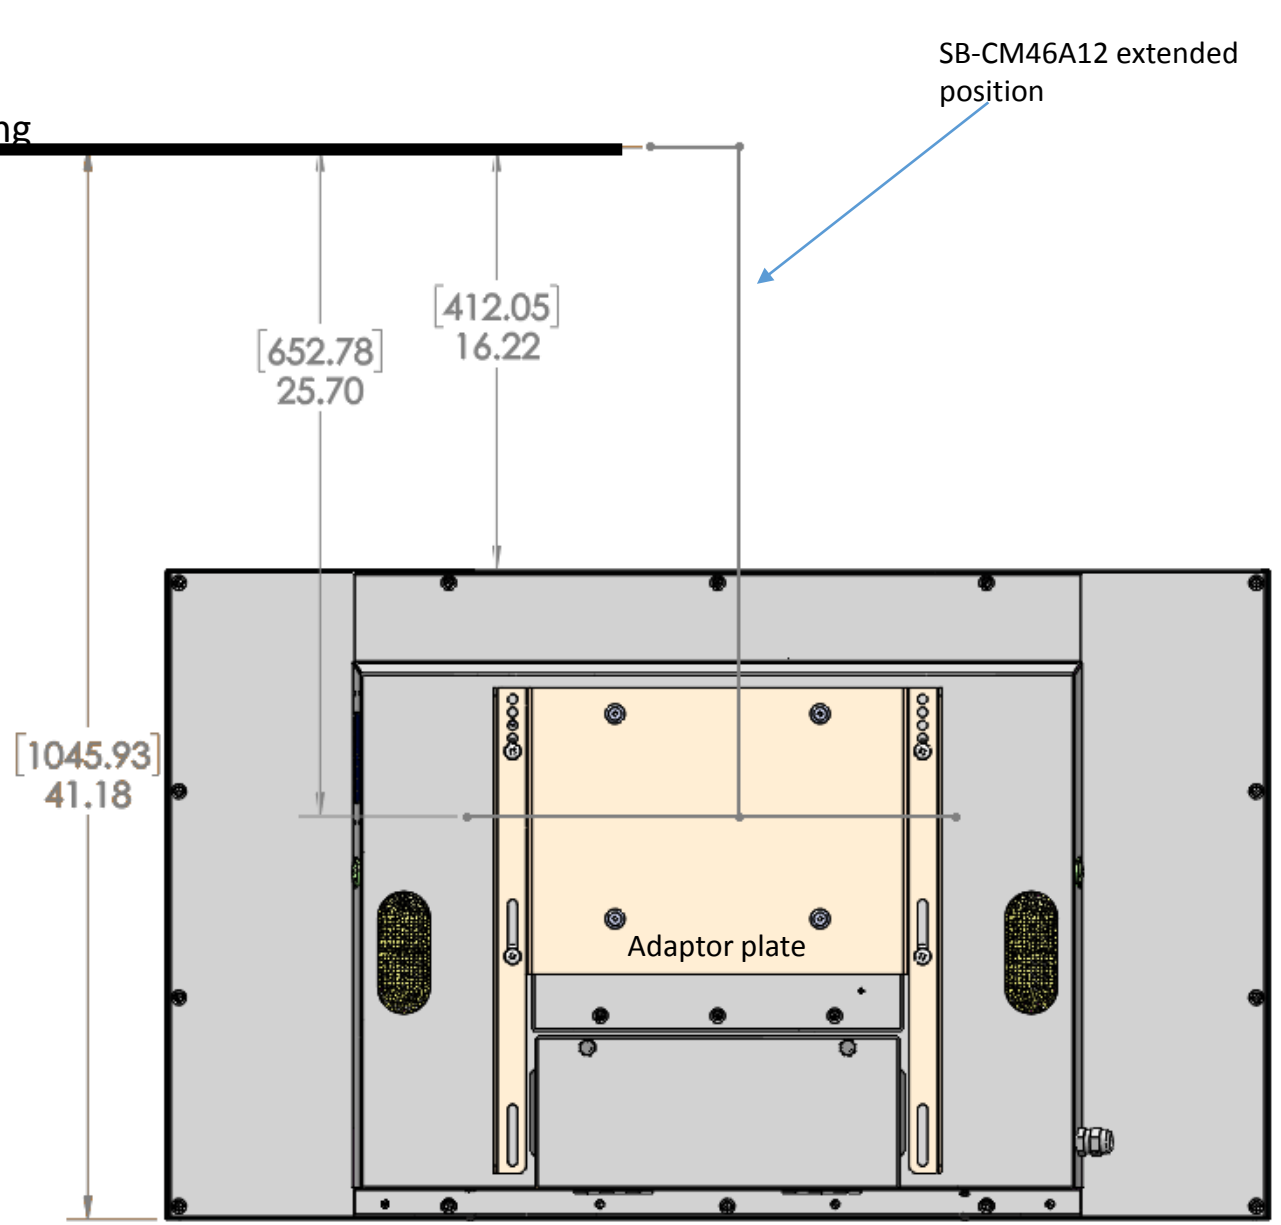

SB4670 Using SB-CM46A12 ceiling mount and adaptor plate

Minimum ceiling clearance

Maximum ceiling clearance