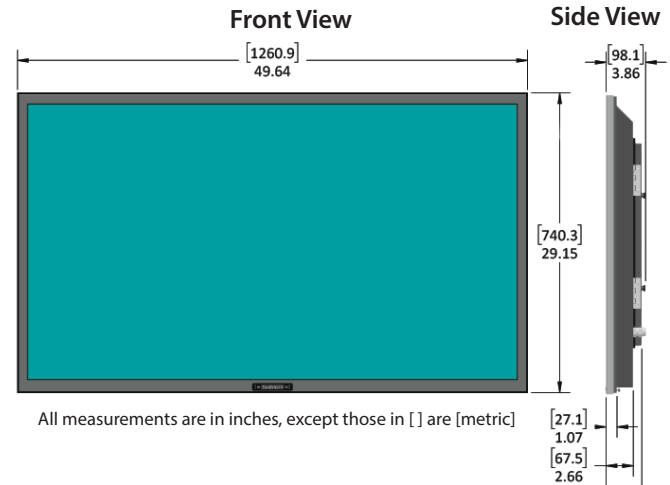

Specifications

SunBriteTV Model SB-5574HD

LCD Screen	55-inch diagonal Color Active Matrix TFT LED LCD
Resolution	3840 x 2160 UHD 4k
Aspect Ratio	16:9
Backlight Brightness - Surface Luminance, white	350 nits (cd/m2)
Contrast Ratio	4000:1
Frame Rate	60hz
H/V Viewing Angle	178° by 178°
Response Time	6.5 milliseconds
TV formats	2160p*, 1080p, 1080i, 720p, 720i, 480p, 480i * using HDMI only
Input Connectors:	
RF	Antenna/CATV (NTSC/ATSC/QAM) x1
HDMI	HDMI Input x4 (Supports HDMI 1.4, HDMI 2.0, HDCP 1.4 & HDCP 2.2)
Video Composite	Composite Video x1, L/R Audio Inputs x1
Video Component	YPbPr plus Stereo Audio x1
Control Set	Discrete IR Control, Concealed rear IR receiver
Audio Out	Tos-Link Optical audio (Fixed) Analog RCA jacks (variable)
Speakers	20 Watt downfiring internal speakers
Exterior	Powder-coated aluminum
Colors	Black only
Input Power	100-240 VAC, 50-60 Hz 2.8A Max (125 watts/1.0a@120v)
Operating Temp.	32° to 104° F. (0° to 40° C.)
Non-op. Temp.	-24° to 140° F. (-31° to 60° C.)
Accessories Included	Weatherproof remote control with battery, Dust Cover
TV Dimensions	49.6" W x 29" H x 3.86" D 1480mm W x 863mm H x 102mm D
TV Weight	51 lbs.(23.1 kgs)
Residential Warranty	1 year

2.08.2017

Specifications are subject to change.