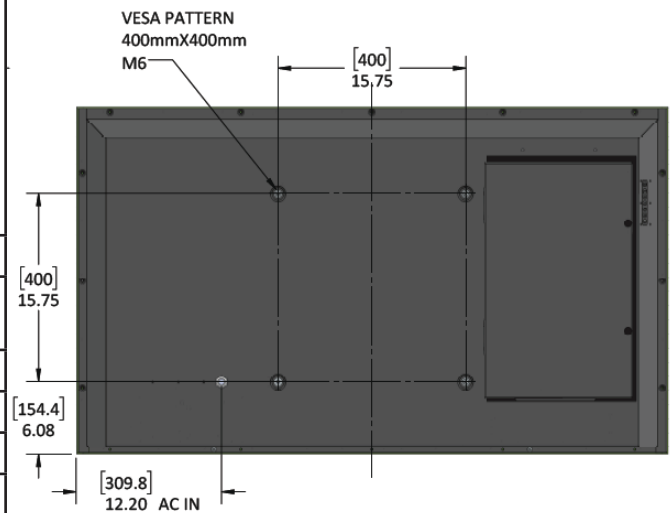

Specifications

SunBriteTV Model SB-5574HD

LCD Screen	55-inch diagonal Color Active Matrix TFT LED LCD
Resolution	3840 x 2160 UHD 4k
Aspect Ratio	16:9
Backlight Brightness - Surface Luminance, white	350 nits (cd/m2)
Contrast Ratio	4000:1
Frame Rate	60hz
H/V Viewing Angle	178° by 178°
Response Time	6.5 milliseconds
TV formats	2160p*, 1080p, 1080i, 720p, 720i, 480p, 480i * using HDMI only
Input Connectors:	
RF	Antenna/CATV (NTSC/ATSC/QAM) x1
HDMI	HDMI Input x4 (Supports HDMI 1.4, HDMI 2.0, HDCP 1.4 & HDCP 2.2)
Video Composite	Composite Video x1, L/R Audio Inputs x1
Video Component	YPbPr plus Stereo Audio x1
Control Set	Discrete IR Control, Concealed rear IR receiver
Audio Out	Tos-Link Optical audio (Fixed) Analog RCA jacks (variable)
Speakers	20 Watt downfiring internal speakers
Exterior	Powder-coated aluminum
Colors	Black only
Input Power	100-240 VAC, 50-60 Hz 2.8A Max (125 watts/1.0a@120v)
Operating Temp.	32° to 104° F. (0° to 40° C.)
Non-op. Temp.	-24° to 140° F. (-31° to 60° C.)
Accessories Included	Weatherproof remote control with battery, Dust Cover
TV Dimensions	49.6" W x 29" H x 3.86" D 1480mm W x 863mm H x 102mm D
TV Weight	51 lbs.(23.1 kgs)
Residential Warranty	1 year

2.08.2017

Specifications are subject to change.