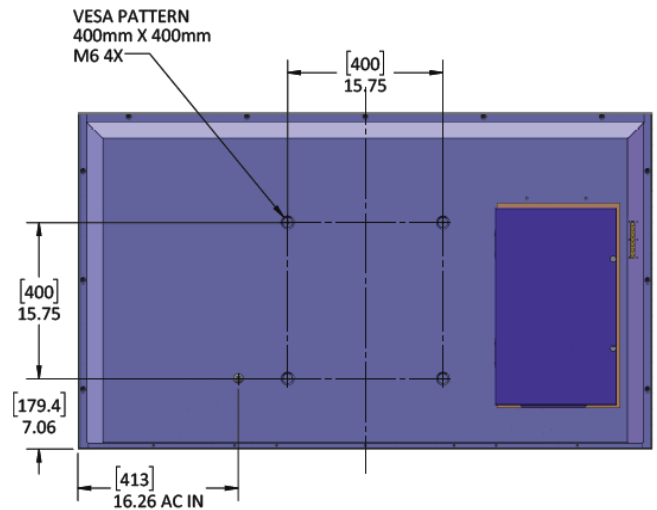

Specifications

SunBriteTV Model SB-6574HD

LCD Screen	65-inch diagonal Color Active Matrix TFT LED LCD
Resolution	3840 x 2160 UHD 4k
Aspect Ratio	16:9
Blacklight Brightness - Surface Luminance, white	350 nits (cd/m²)
Contrast Ratio	4000:1
Frame Rate	60hz
H/V Viewing Angle	178° by 178°
Response Time	6.5 milliseconds
TV formats	2160p*, 1080p, 1080i, 720p, 720i, 480p, 480i * using HDMI only
Input Connectors:	
RF	Antenna/CATV (NTSC/ATSC/QAM) x1
HDMI	HDMI Input x4 (Supports HDMI 1.4, HDMI 2.0, HDCP 1.4 & HDCP 2.2)
Video Composite	Composite Video x1, L/R Audio Inputs x1
Video Component	YPbPr plus Stereo Audio x1
Control Set	Discrete IR Control, Concealed rear IR receiver
Audio Out	Tos-Link Optical audio (Fixed) Analog RCA jacks (variable)
Speakers	20 Watt downfiring internal speakers
Exterior	Powder-coated aluminum
Colors	Black only
Input Power	100-240 VAC, 50-60 Hz 2.8A Max (205 watts/1.6a@120v)
Operating Temp.	32° to 104° F. (0° to 40° C.)
Non-op. Temp.	-24° to 140° F. (-31° to 60° C.)
Accessories Included	Weatherproof remote control with battery, Dust Cover
TV Dimensions	58.2" W x 34" H x 4.00" D 1480mm W x 863mm H x 102mm D
TV Weight	70.0 lbs.(31.75 kgs)
Residential Warranty	1 year

2.08.2017

Specifications are subject to change.