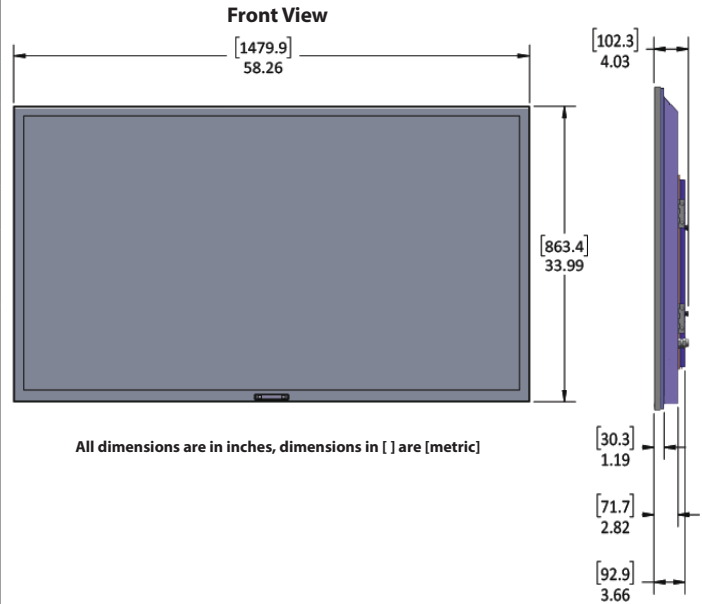

Specifications

SunBriteTV Model SB-6574HD

LCD Screen	65-inch diagonal Color Active Matrix TFT LED LCD
Resolution	3840 x 2160 UHD 4k
Aspect Ratio	16:9
Blacklight Brightness - Surface Luminance, white	350 nits (cd/m²)
Contrast Ratio	4000:1
Frame Rate	60hz
H/V Viewing Angle	178° by 178°
Response Time	6.5 milliseconds
TV formats	2160p*, 1080p, 1080i, 720p, 720i, 480p, 480i * using HDMI only
Input Connectors:	
RF	Antenna/CATV (NTSC/ATSC/QAM) x1
HDMI	HDMI Input x4 (Supports HDMI 1.4, HDMI 2.0, HDCP 1.4 & HDCP 2.2)
Video Composite	Composite Video x1, L/R Audio Inputs x1
Video Component	YPbPr plus Stereo Audio x1
Control Set	Discrete IR Control, Concealed rear IR receiver
Audio Out	Tos-Link Optical audio (Fixed) Analog RCA jacks (variable)
Speakers	20 Watt downfiring internal speakers
Exterior	Powder-coated aluminum
Colors	Black only
Input Power	100-240 VAC, 50-60 Hz 2.8A Max (205 watts/1.6a@120v)
Operating Temp.	32° to 104° F. (0° to 40° C.)
Non-op. Temp.	-24° to 140° F. (-31° to 60° C.)
Accessories Included	Weatherproof remote control with battery, Dust Cover
TV Dimensions	58.2" W x 34" H x 4.00" D 1480mm W x 863mm H x 102mm D
TV Weight	70.0 lbs.(31.75 kgs)
Residential Warranty	1 year

2.08.2017

Specifications are subject to change.