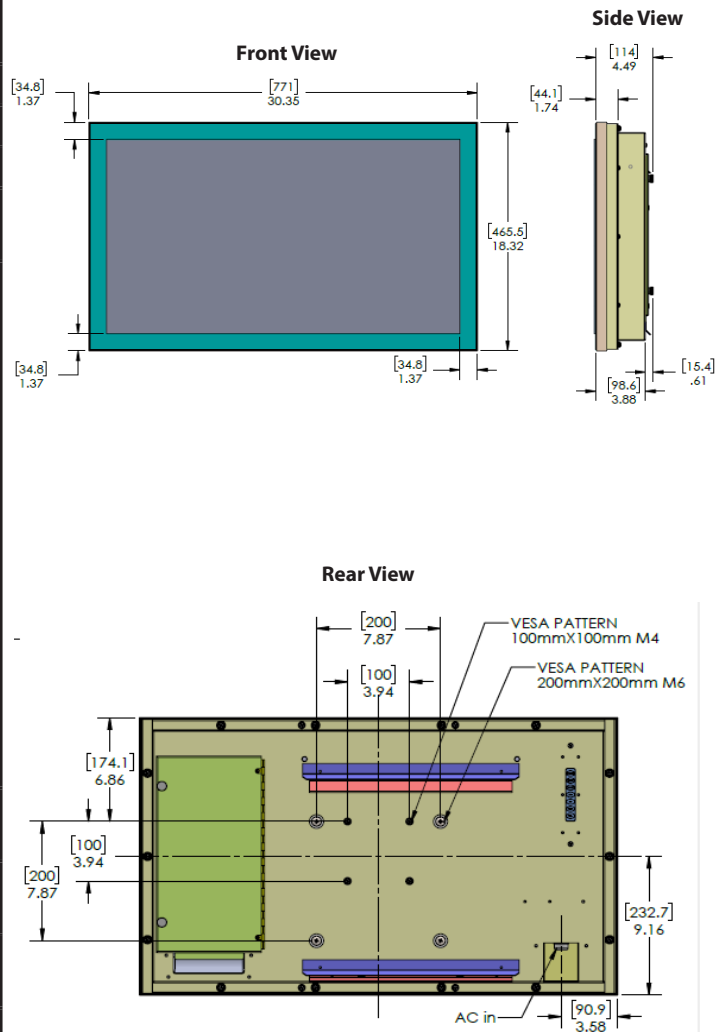

Model SB-P2-32-1K Pro2 HD Dimensions

Specifications are subject to change. 02/27/2020