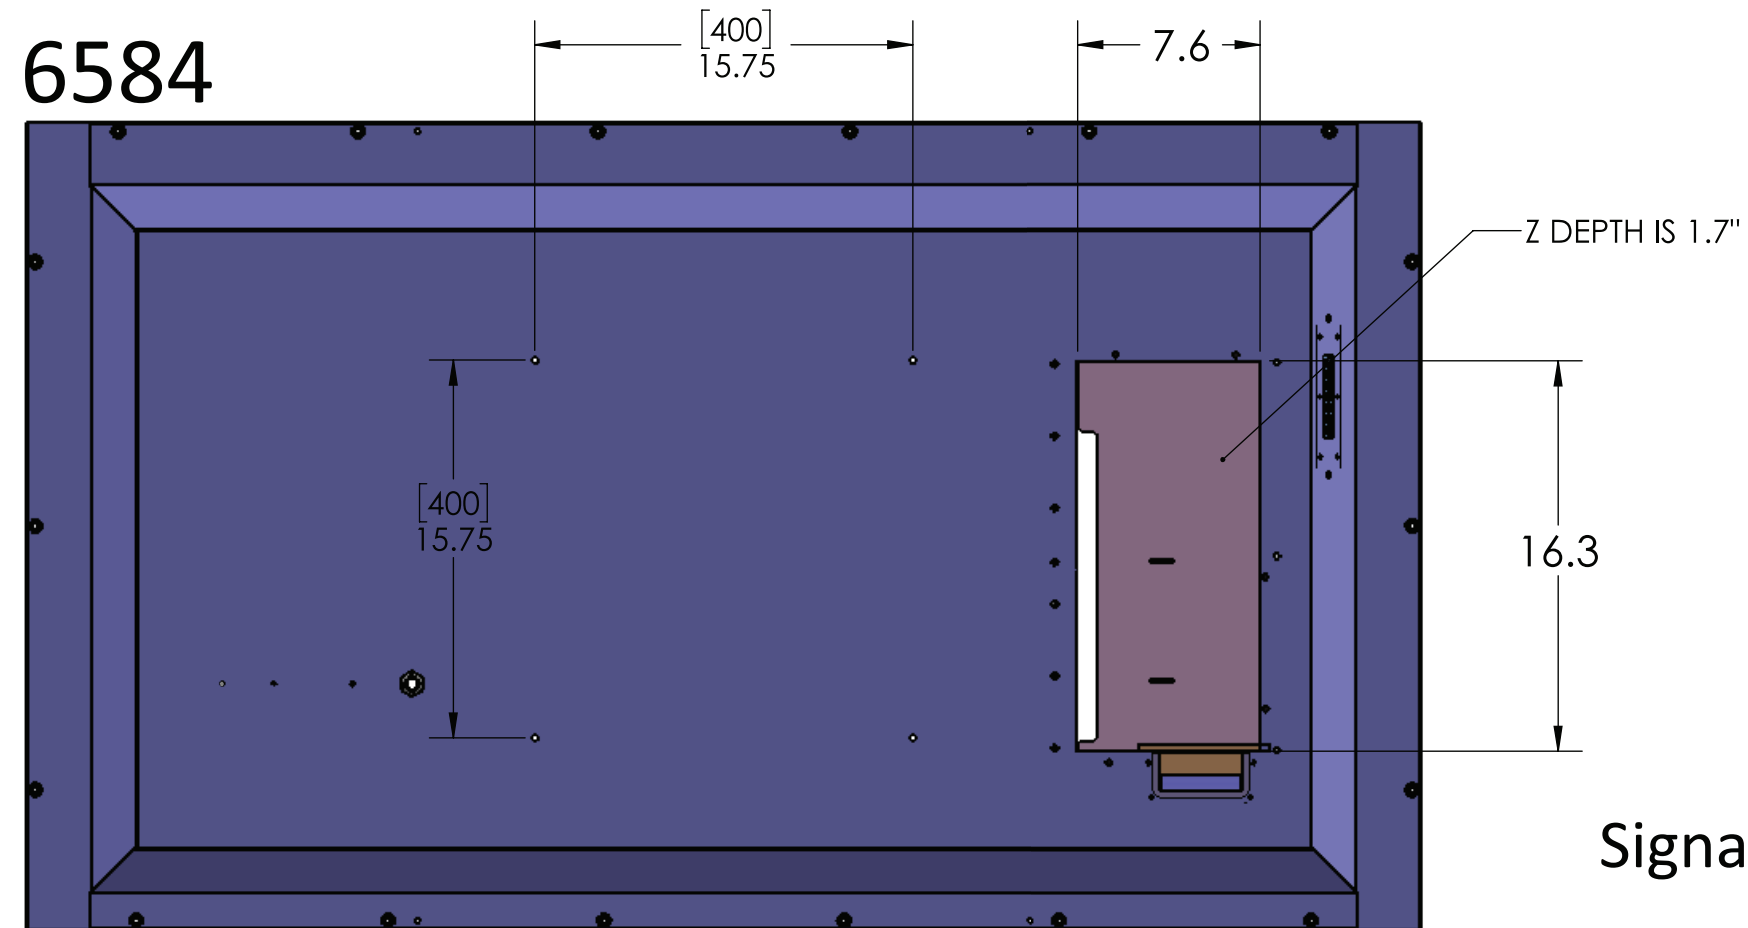

4384

5584

6584

Signature Media Bay Dimensions

SunBriteTV[®]