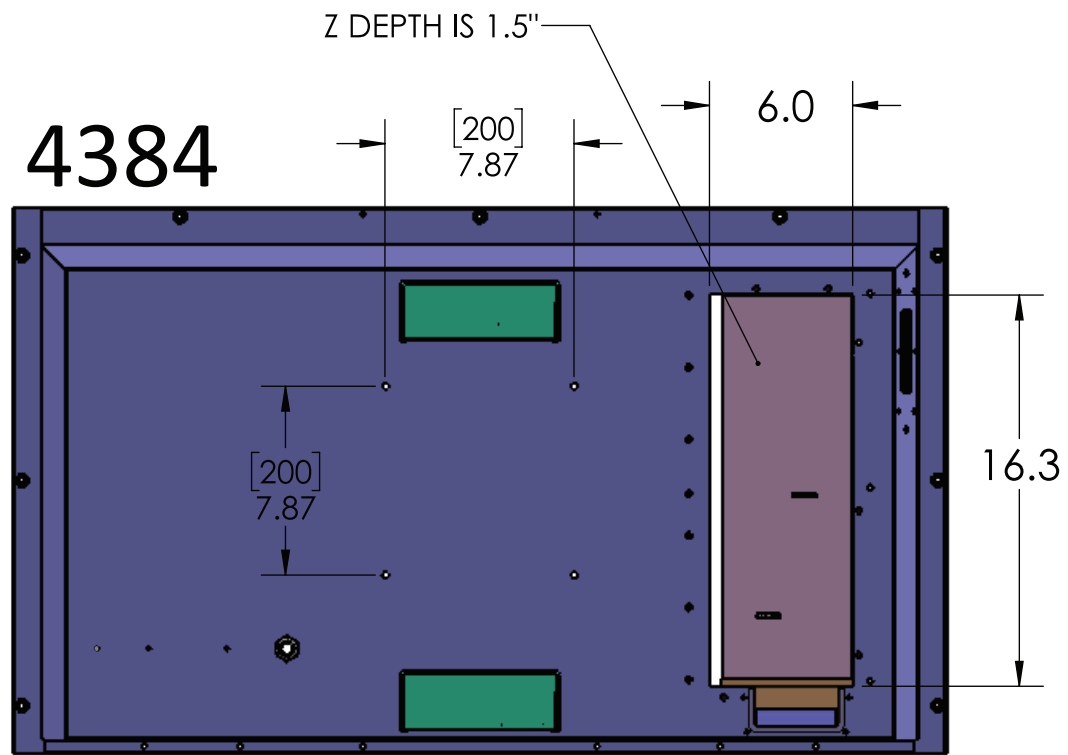

4384

5584

6584

Signature Media Bay Dimensions

SunBriteTV[®]