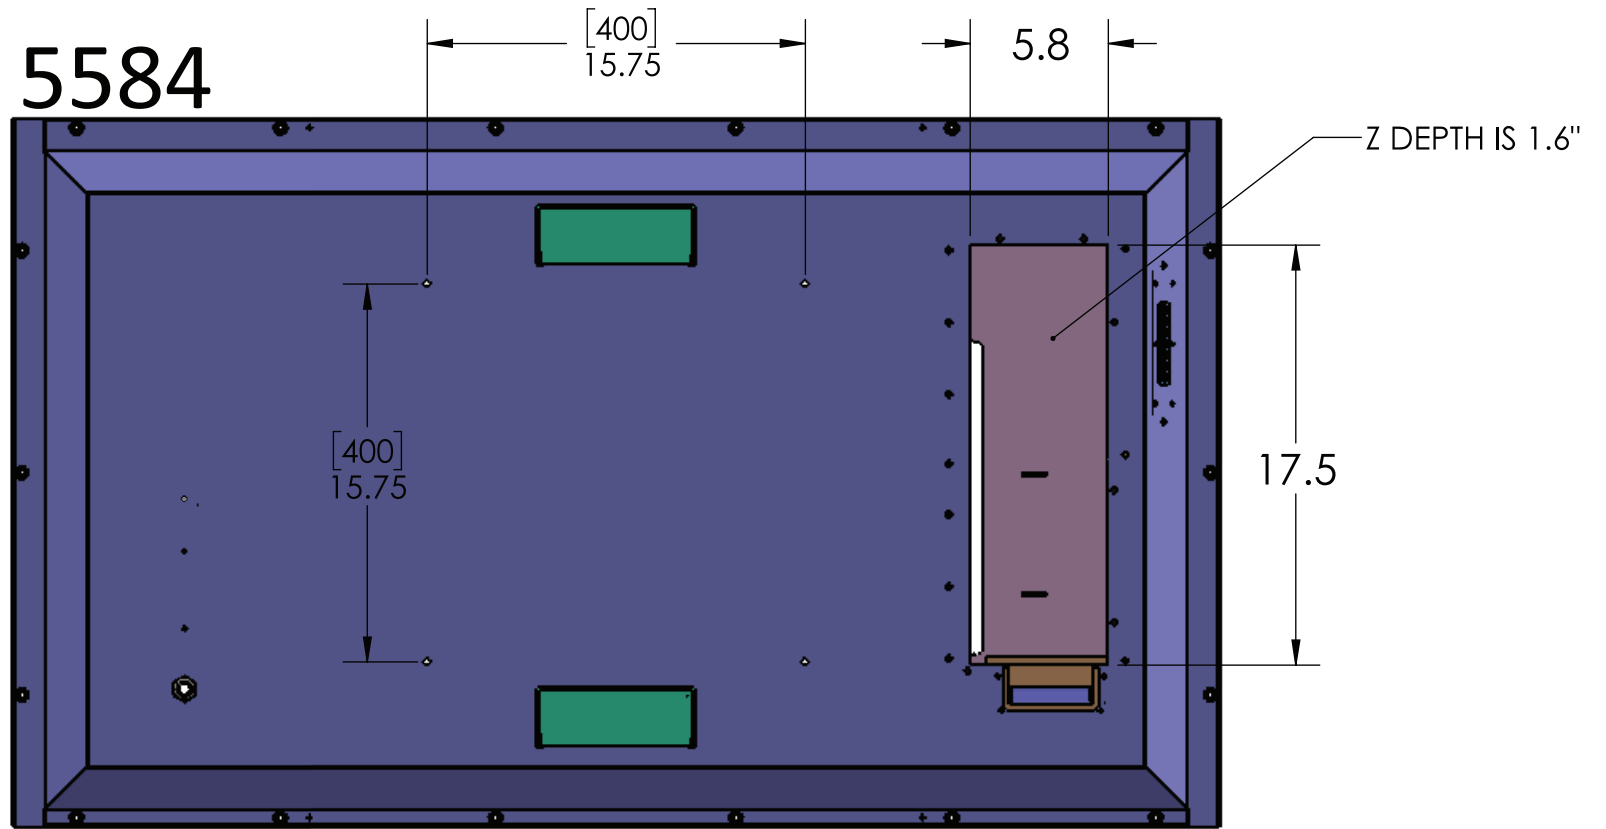

4384

5584

6584

Signature Media Bay Dimensions

SunBriteTV[®]