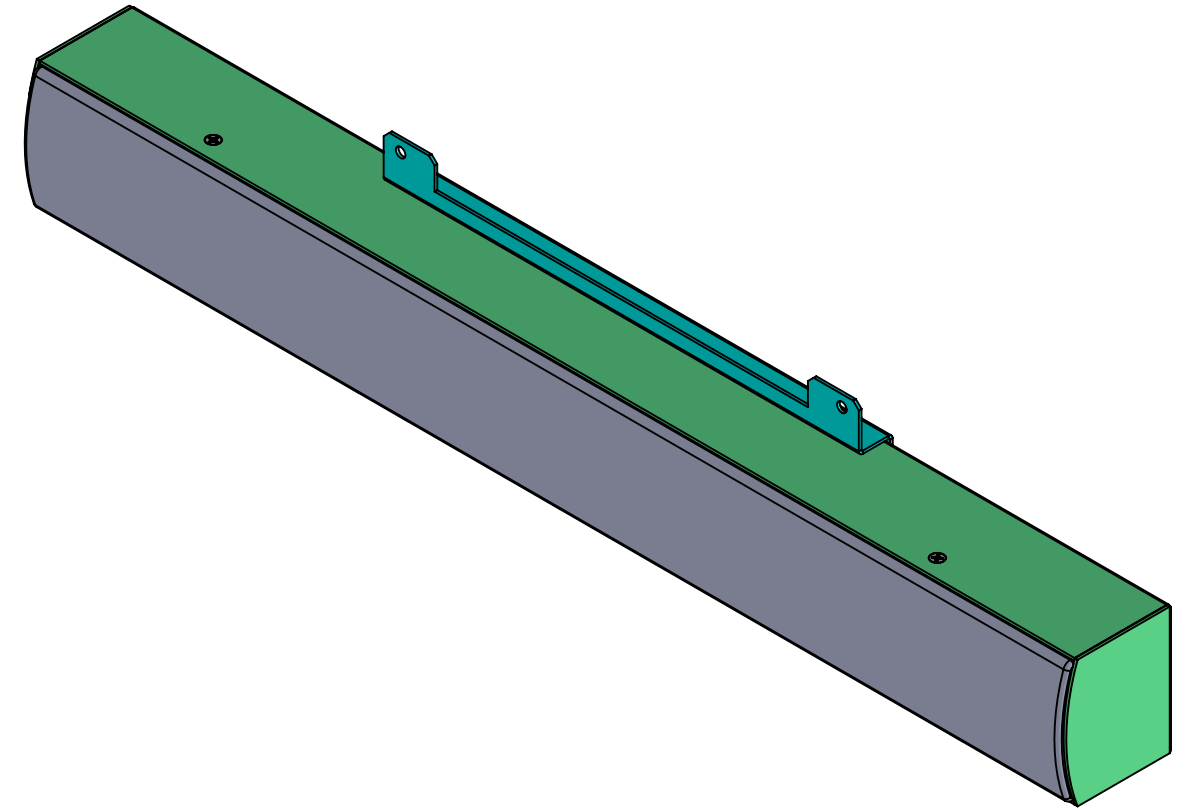

POWER CABLE

FLAT BRACKET FOR PREVIOUS MODELS

Z BRACKET FOR CURRENT MODELS

SB-SP427

FOR MISSING DIMENSIONS AND FEATURE LOCATIONS REFER TO 3D CAD MODEL

MATERIAL		The information herein is the property of SunBrite V. No portion of this data shall be released, disclosed, used, or duplicated for any purposes without the written consent of SunBriteTV.		 2001 Anchor Ct. Thousand Oaks, CA 91320	
FINISH		FRACTIONS DECIMALS ANGLES ±.030 .X ± .05 ± 1° .XX ± .03 .XXX ± .010		TITLE Speaker module small OUTLINE 2 SB-SP427	
UNLESS OTHERWISE SPECIFIED DIMENSIONS ARE IN INCHES		APPROVALS	DATE	SIZE	SCALE
THIRD ANGLE PROJECTION		DESIGN JDD	20 Apr 15	B	1:3
		DRAWN JDD	20 Apr 15	PART #	REV
		CHECKED		14100914	NC
		SHEET 1 OF 1			