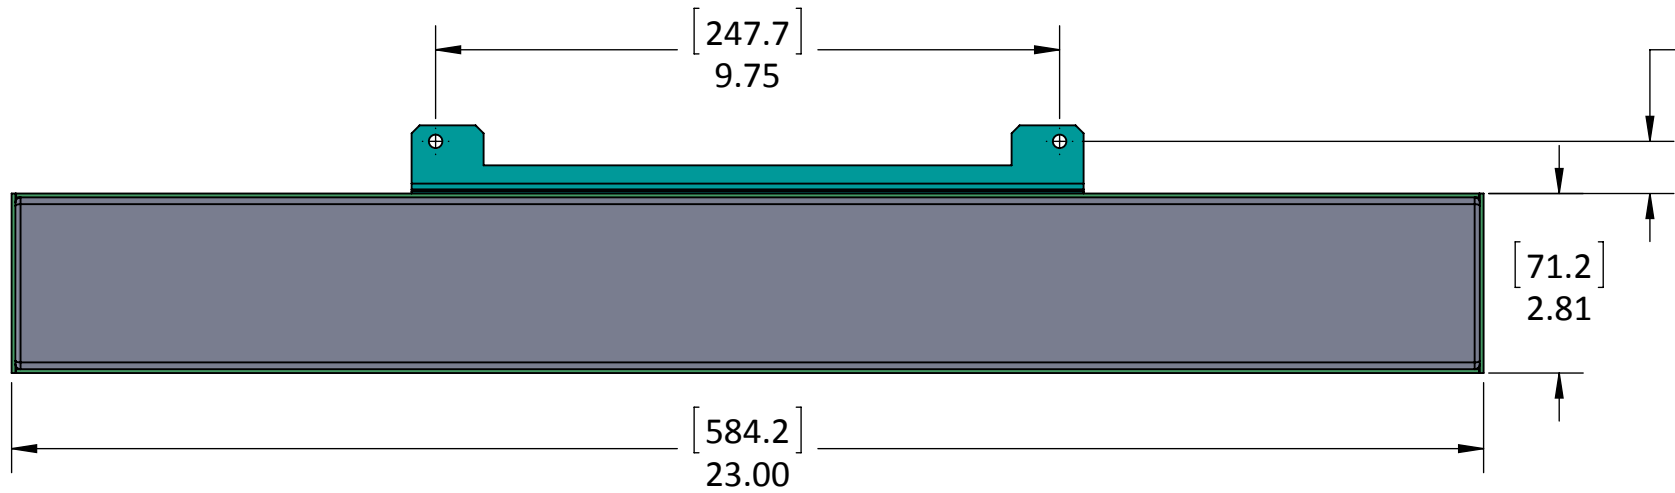

POWER CABLE

FLAT BRACKET FOR PREVIOUS MODELS

Z BRACKET FOR CURRENT MODELS

SB-SP427

FOR MISSING DIMENSIONS AND FEATURE LOCATIONS REFER TO 3D CAD MODEL

MATERIAL		The information herein is the property of SunBrite V. No portion of this data shall be released, disclosed, used, or duplicated for any purposes without the written consent of SunBriteTV.		 2001 Anchor Ct. Thousand Oaks, CA 91320	
FINISH		FRACTIONS DECIMALS ANGLES ±.030 .X ± .05 ± 1° .XX ± .03 .XXX ± .010		TITLE Speaker module small OUTLINE 2 SB-SP427	
UNLESS OTHERWISE SPECIFIED DIMENSIONS ARE IN INCHES		APPROVALS	DATE	SIZE	SCALE
THIRD ANGLE PROJECTION		DESIGN JDD	20 Apr 15	B	1:3
		DRAWN JDD	20 Apr 15	PART #	REV
		CHECKED		14100914	NC
		SHEET 1 OF 1			