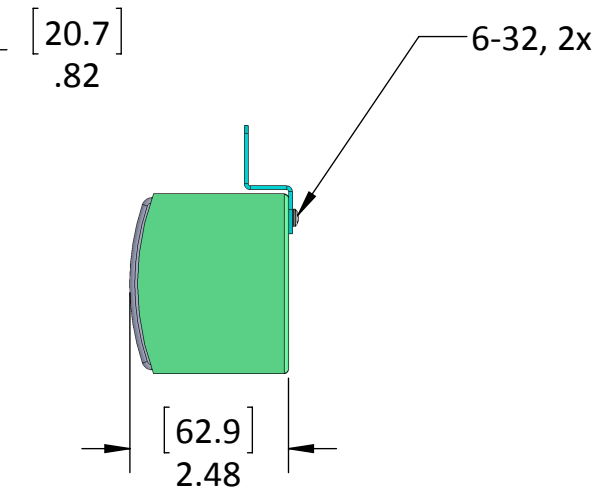

POWER CABLE

FLAT BRACKET FOR PREVIOUS MODELS

Z BRACKET FOR CURRENT MODELS

SB-SP427

FOR MISSING DIMENSIONS AND FEATURE LOCATIONS REFER TO 3D CAD MODEL

MATERIAL		The information herein is the property of SunBrite V. No portion of this data shall be released, disclosed, used, or duplicated for any purposes without the written consent of SunBriteTV.		 2001 Anchor Ct. Thousand Oaks, CA 91320	
FINISH		FRACTIONS DECIMALS ANGLES ±.030 .X ± .05 ± 1° .XX ± .03 .XXX ± .010		TITLE Speaker module small OUTLINE 2 SB-SP427	
UNLESS OTHERWISE SPECIFIED DIMENSIONS ARE IN INCHES		APPROVALS	DATE	SIZE	SCALE
THIRD ANGLE PROJECTION		DESIGN JDD	20 Apr 15	B	1:3
		DRAWN JDD	20 Apr 15	PART #	REV
		CHECKED		14100914	NC
		SHEET 1 OF 1			