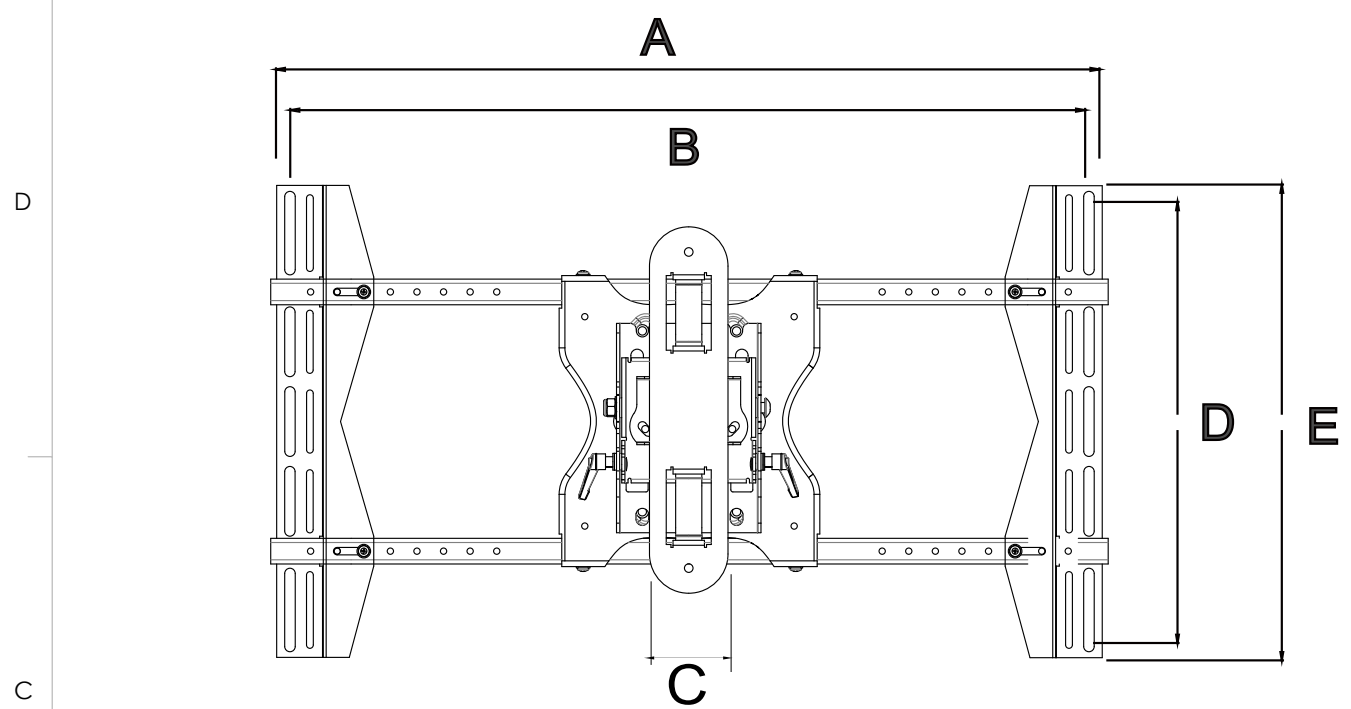

8 7 6 5 4 3 2 1

BACK VIEW

with adapter plate

without adapter plate

RIGHT VIEW EXTENDED

FRONT VIEW

with adapter plate

without adapter plate

RIGHT VIEW FOLDED

DIMENSIONS		
A	28.75"	(730mm)
B	27.75"	(704.77mm)
C	3"	(75.00mm)
D	16.9"	(429.09mm)
E	18.2"	(462.91mm)
F	24.4"	(619.76mm)
G	8"	(204.00mm)
H	12.8"	(326.00mm)
I	23.9"	(607.06mm)
J	13.75"	(350.06mm)
K	14.8"	(376.00mm)
L	4.9"	(123.8mm)
M	3.4"	(86.36mm)
N	2.9"	(73.66mm)