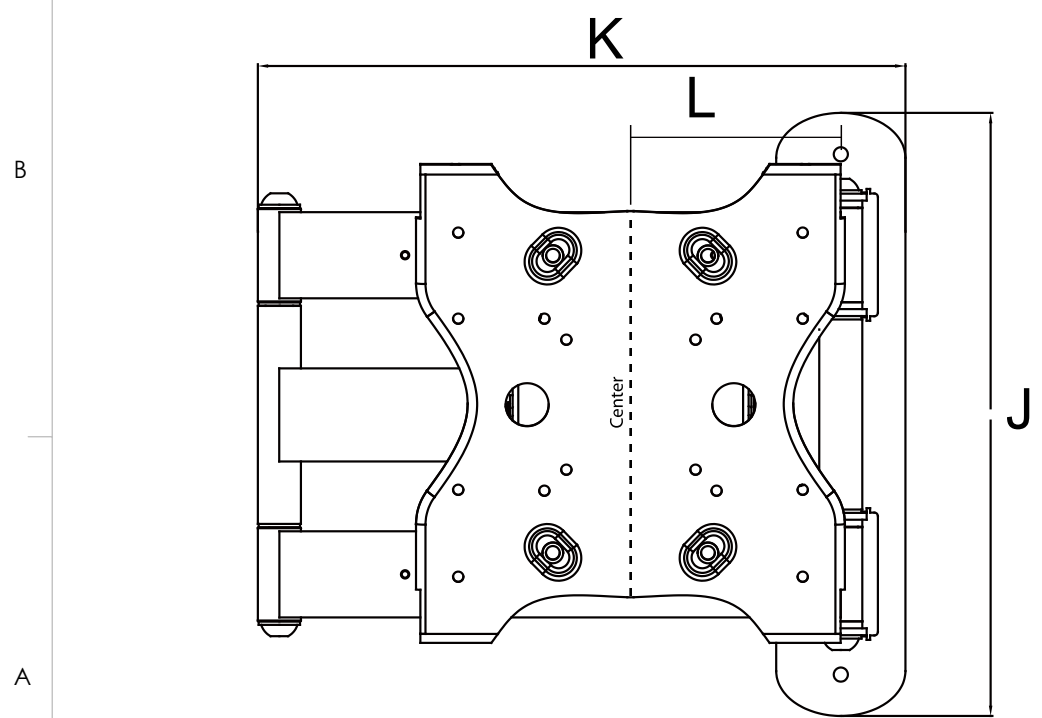

8 7 6 5 4 3 2 1

BACK VIEW

with adapter plate

without adapter plate

RIGHT VIEW EXTENDED

FRONT VIEW

with adapter plate

without adapter plate

RIGHT VIEW FOLDED

DIMENSIONS		
A	28.75"	(730mm)
B	27.75"	(704.77mm)
C	3"	(75.00mm)
D	16.9"	(429.09mm)
E	18.2"	(462.91mm)
F	24.4"	(619.76mm)
G	8"	(204.00mm)
H	12.8"	(326.00mm)
I	23.9"	(607.06mm)
J	13.75"	(350.06mm)
K	14.8"	(376.00mm)
L	4.9"	(123.8mm)
M	3.4"	(86.36mm)
N	2.9"	(73.66mm)