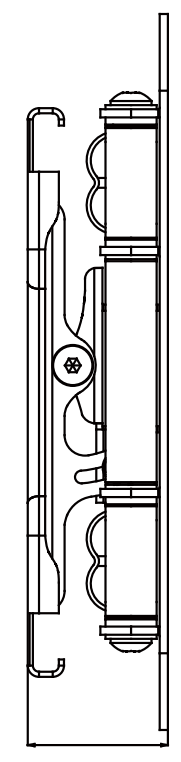

8 7 6 5 4 3 2 1

BACK VIEW

with adapter plate

without adapter plate

RIGHT VIEW EXTENDED

FRONT VIEW

with adapter plate

without adapter plate

RIGHT VIEW FOLDED

DIMENSIONS		
A	28.75"	(730mm)
B	27.75"	(704.77mm)
C	3"	(75.00mm)
D	16.9"	(429.09mm)
E	18.2"	(462.91mm)
F	24.4"	(619.76mm)
G	8"	(204.00mm)
H	12.8"	(326.00mm)
I	23.9"	(607.06mm)
J	13.75"	(350.06mm)
K	14.8"	(376.00mm)
L	4.9"	(123.8mm)
M	3.4"	(86.36mm)
N	2.9"	(73.66mm)

D C B A

8 7 6 5 4 3 2 1