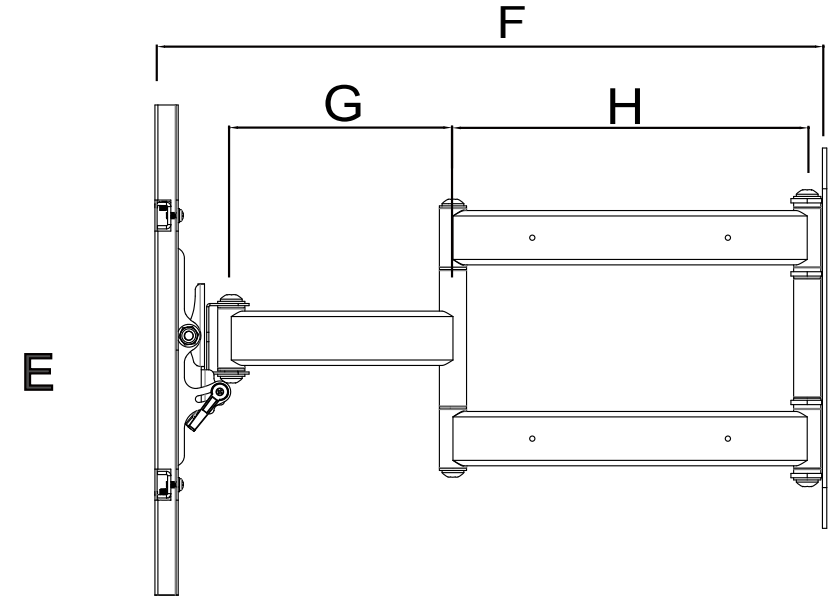

8 7 6 5 4 3 2 1

BACK VIEW

with adapter plate

without adapter plate

RIGHT VIEW EXTENDED

FRONT VIEW

with adapter plate

without adapter plate

RIGHT VIEW FOLDED

DIMENSIONS		
A	28.75"	(730mm)
B	27.75"	(704.77mm)
C	3"	(75.00mm)
D	16.9"	(429.09mm)
E	18.2"	(462.91mm)
F	24.4"	(619.76mm)
G	8"	(204.00mm)
H	12.8"	(326.00mm)
I	23.9"	(607.06mm)
J	13.75"	(350.06mm)
K	14.8"	(376.00mm)
L	4.9"	(123.8mm)
M	3.4"	(86.36mm)
N	2.9"	(73.66mm)