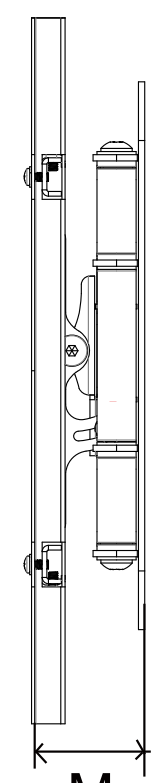

8 7 6 5 4 3 2 1

BACK VIEW

with adapter plate

without adapter plate

RIGHT VIEW EXTENDED

FRONT VIEW

with adapter plate

without adapter plate

RIGHT VIEW FOLDED

DIMENSIONS		
A	28.75"	(730mm)
B	27.75"	(704.77mm)
C	3"	(75.00mm)
D	16.9"	(429.09mm)
E	18.2"	(462.91mm)
F	24.4"	(619.76mm)
G	8"	(204.00mm)
H	12.8"	(326.00mm)
I	23.9"	(607.06mm)
J	13.75"	(350.06mm)
K	14.8"	(376.00mm)
L	4.9"	(123.8mm)
M	3.4"	(86.36mm)
N	2.9"	(73.66mm)

D C B A

8 7 6 5 4 3 2 1