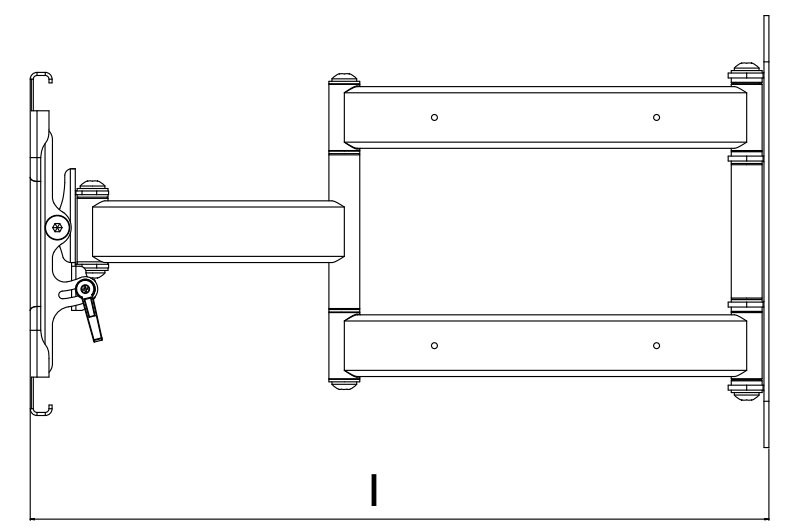

8 7 6 5 4 3 2 1

BACK VIEW

with adapter plate

without adapter plate

RIGHT VIEW EXTENDED

FRONT VIEW

with adapter plate

without adapter plate

RIGHT VIEW FOLDED

DIMENSIONS		
A	28.75"	(730mm)
B	27.75"	(704.77mm)
C	3"	(75.00mm)
D	16.9"	(429.09mm)
E	18.2"	(462.91mm)
F	24.4"	(619.76mm)
G	8"	(204.00mm)
H	12.8"	(326.00mm)
I	23.9"	(607.06mm)
J	13.75"	(350.06mm)
K	14.8"	(376.00mm)
L	4.9"	(123.8mm)
M	3.4"	(86.36mm)
N	2.9"	(73.66mm)