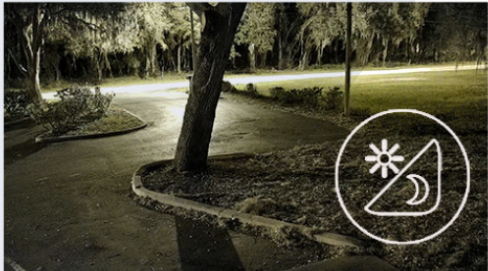

With Starlight

Starlight Low-Light Color Sensor