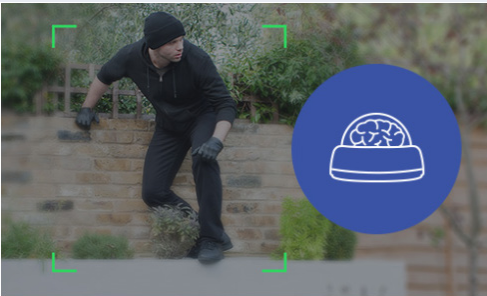

Key Features

Embedded Intelligent Analytics