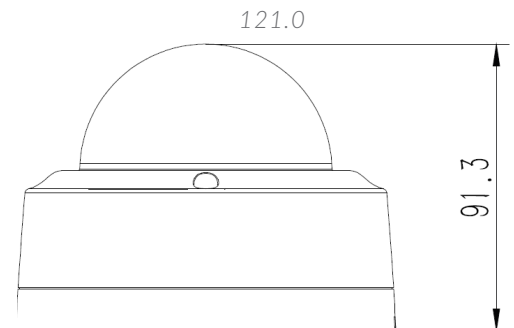

Widescreen & High Definition

Product Details

Technical Specs & Features	VI-M-1350-VT
Audio Inputs / Outputs	1-ch / None
Image Sensor	2MP 1/2.8" Starlight CMOS
Maximum Record Resolution	1920 × 1080
Lens	2.8mm, F1.3
Est. Horizontal Viewing Angle	108.7°
Minimum Illumination	Color: 0.002Lux (F1.2,AGC ON) Black&White: 0.001Lux (F1.2,AGC ON) 0 Lux with IR
IR Range	65 ft
Remote Monitoring Integration	Immix
Recording Trigger	No
Full Screen Monitoring	Yes
Image Snapshot	Yes
Audio Support	1-ch, G.711A/G.711U/ADPCM/AAC
Triggered Action Desc.	Email, HTTP Notification, FTP
SD Card Support	N/A
Network / Ethernet Desc.	10M/100M Ethernet Interface
Supported Network Protocols	TCP, UDP, HTTP, MULTICAST, UPnP, DHCP, PPPoE, DDNS, NFS, FTP, NTP, RTP, RTSP, IPv6, SNMP, SMTP
Power Consumption	DC12 V, PoE (802.3af), 2W (IR OFF), 4W (IR ON)
Color	White
Dimensions (W x H x D)	4.8" x 3.6" x 4.8"
Weather Rating	IP66
Certifications	CE, FCC
Operating Temperature	-20-140°F, 0~95% RHG
Weight	1 lb

IP66 Rating

Multiple Video Streams and Snapshots

Note: Dimensions are measured in mm.