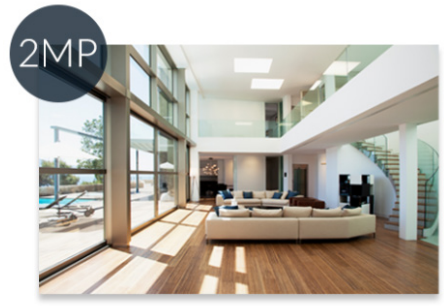

Widescreen & High Definition