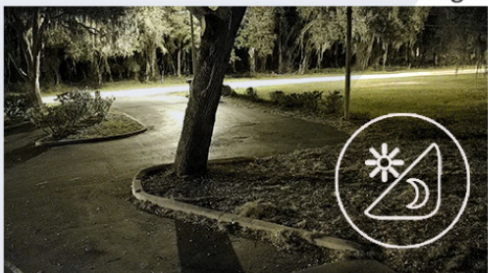

With Starlight

Starlight Low-Light Color Sensor