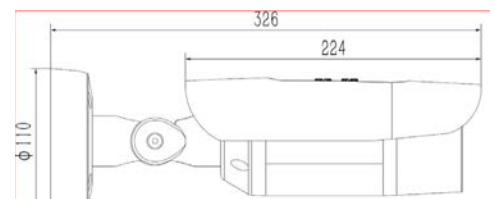

## Product Features

Technical Specs & Features	VI-M-1550-VT
Audio Inputs / Outputs	1-ch / 1-ch
Image Sensor	2MP 1/2.8" Starlight CMOS
Maximum Record Resolution	1920 × 1080
Lens	Motorized 2.8-12mm, F1.2
Est. Horizontal Viewing Angle	92° ~ 38.6°
Minimum Illumination	Color: 0.002Lux (F1.2,AGC ON) Black&White: 0.001Lux (F1.2,AGC ON) 0 Lux with IR
IR Range	98 ft - 164 ft
Remote Monitoring Integration	Immix
Recording Trigger	No
Full Screen Monitoring	Yes
Image Snapshot	Yes
Audio Support	1-ch, G.711A/G.711U/ADPCM/AAC
Triggered Action Desc.	Email, HTTP Notification, FTP
SD Card Support	Micro SD Card Slot, up to 128GB
Network / Ethernet Desc.	10M/100M Ethernet Interface
Supported Network Protocols	TCP, UDP, HTTP, MULTICAST, UPnP, DHCP, PPPoE, DDNS, NFS, FTP, NTP, RTP, RTSP, IPv6, SNMP, SMTP
Power Consumption	DC12 V, PoE (802.3af) 2W (IR OFF) 4W (IR ON )
Color	Two-tone White & Black
Dimensions (W x H x D)	4.2" x 4.2" x 13"
Weather Rating	IP66
Certifications	CE, FCC
Operating Temperature	-20-140°F, 0~95% RHG
Weight	3 lb

### Multiple Video Streams and Snapshots

Note: Dimensions are measured in mm.