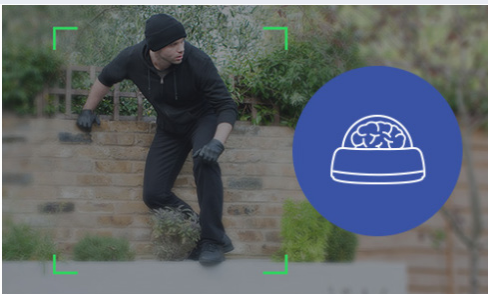

Key Features

Embedded Intelligent Analytics