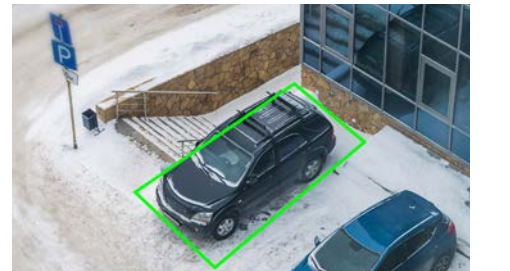

Widescreen & High Definition