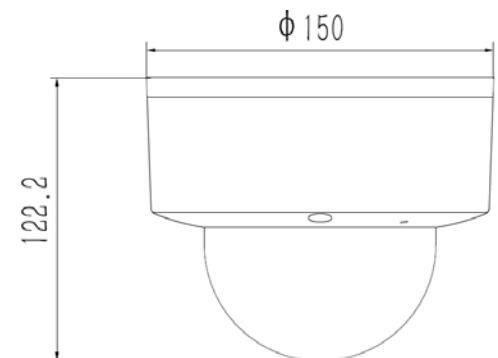

## Product Specs

Technical Specs & Features	VI-M-4350-VT
Audio Inputs / Outputs	1-ch, Built-in Mic / 1-ch
Image Sensor	2MP 1/2.8" Starlight CMOS
Maximum Record Resolution	1920 × 1080
Lens	Motorized 2.8-12mm, F1.2
Est. Horizontal Viewing Angle	92° ~ 38.6°
Minimum Illumination	Color: 0.002Lux (F1.2,AGC ON) Black&White: 0.001Lux (F1.2,AGC ON) 0 Lux with IR
IR Range	65 ft - 98 ft
Remote Monitoring Integration	Immix
Recording Trigger	No
Full Screen Monitoring	Yes
Image Snapshot	Yes
Audio Support	1-ch, G.711A/G.711U/ADPCM/AAC
Triggered Action Desc.	Email, HTTP Notification, FTP
SD Card Support	Micro SD Card Slot, up to 128GB
Network / Ethernet Desc.	10M/100M Ethernet Interface
Supported Network Protocols	TCP, UDP, HTTP, MULTICAST, UPnP, DHCP, PPPoE, DDNS, NFS, FTP, NTP, RTP, RTSP, IPv6, SNMP, SMTP DC12 V, PoE (802.3af)
Power Consumption	3W (IR OFF) 8W (IR ON)
Color	White
Dimensions (W x H x D)	5.9" x 4.8" x 5.9"
Weather Rating	IP66
Certifications	CE, FCC
Operating Temperature	-20-140°F, 0~95% RHG
Weight	2 lb

### Multiple Video Streams and Snapshots

Note: Dimensions are measured in mm.