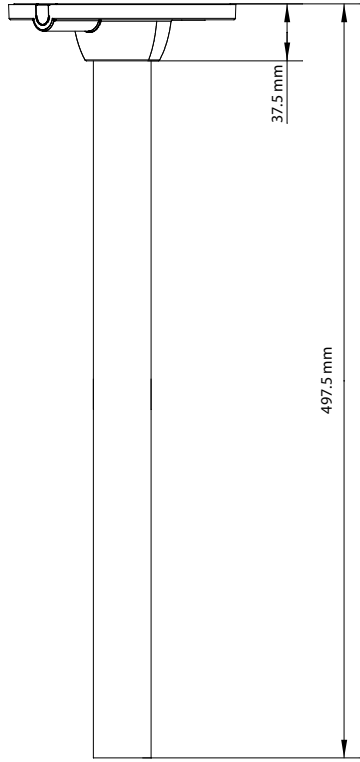

Luma Pendant Dome Mount

Long pendant mounts are perfect for open-ceiling applications where the camera needs to drop down from the ceiling to view the action—use them in bars, restaurants, retail, and more.

SPECS	LUM-MNT-PND-DOM-WH	LUM-MNT-PND-DOM-BL
Color	White	Black
Depth	19.57 in	19.57 in
Construction	Cast Aluminum	Cast Aluminum
Sold As	Each	Each
Weight	2.98 lbs	2.98 lbs