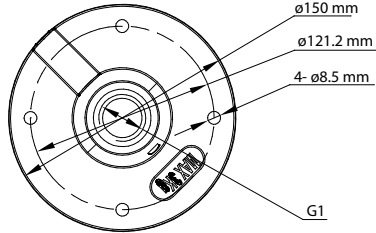

Luma Pendant Dome Mount

Long pendant mounts are perfect for open-ceiling applications where the camera needs to drop down from the ceiling to view the action—use them in bars, restaurants, retail, and more.

SPECS	LUM-MNT-PND-DOM-WH	LUM-MNT-PND-DOM-BL
Color	White	Black
Depth	19.57 in	19.57 in
Construction	Cast Aluminum	Cast Aluminum
Sold As	Each	Each
Weight	2.98 lbs	2.98 lbs