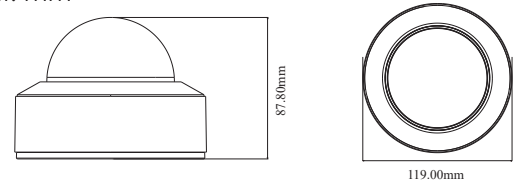

## Features

- AI-filtered events
- H.265+/H.265/H.264+/H.264/MJPEG coding
- Max.resolution: 8MP (3840 × 2160)
- ICR auto switch, true day/night vision
- 3D DNR, true WDR, HLC, BLC and ROI coding
- 20-30m IR night view distance
- 1CH audio input; 1CH built-in MIC
- Built-in micro SD card slot; up to 256GB
- DC12V/PoE power supply
- Support four streams
- IP67 & IK10
- Remote monitoring support via Luma View app

## Dimensions

Unit: mm