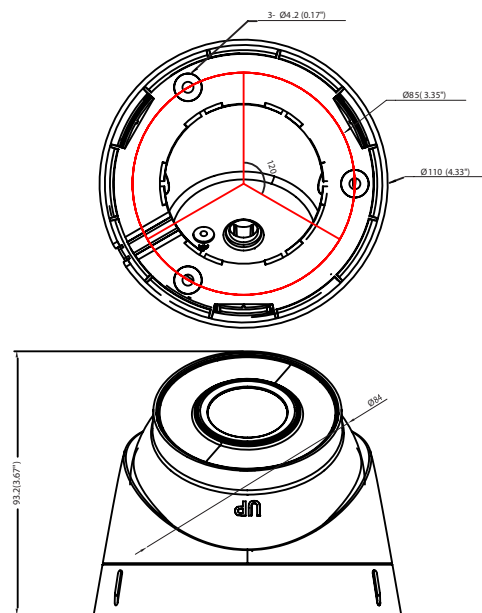

### HD VIEWING

With high-definition 2MP resolution that delivers HD images up to 1920x1080, you'll have complete visibility of your property.

## LUM-31-TUR-IP-XX TECHNICAL DIMENSIONS

## LUM-31-BUL-IP-XX TECHNICAL DIMENSIONS