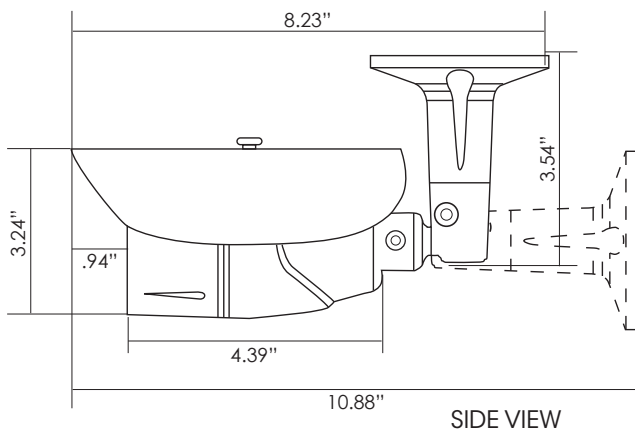

DIMENSIONS

5-Year Limited Warranty

This camera has a 5-Year Limited Warranty. The warranty includes parts and labor repairs on all components found to be defective in material or workmanship under normal conditions of use. This warranty shall not apply to products which have been abused, modified, disassembled or improperly installed. Products to be repaired under this warranty must be returned to Snap AV or a designated service center with prior notification and an assigned return authorization number (RA).