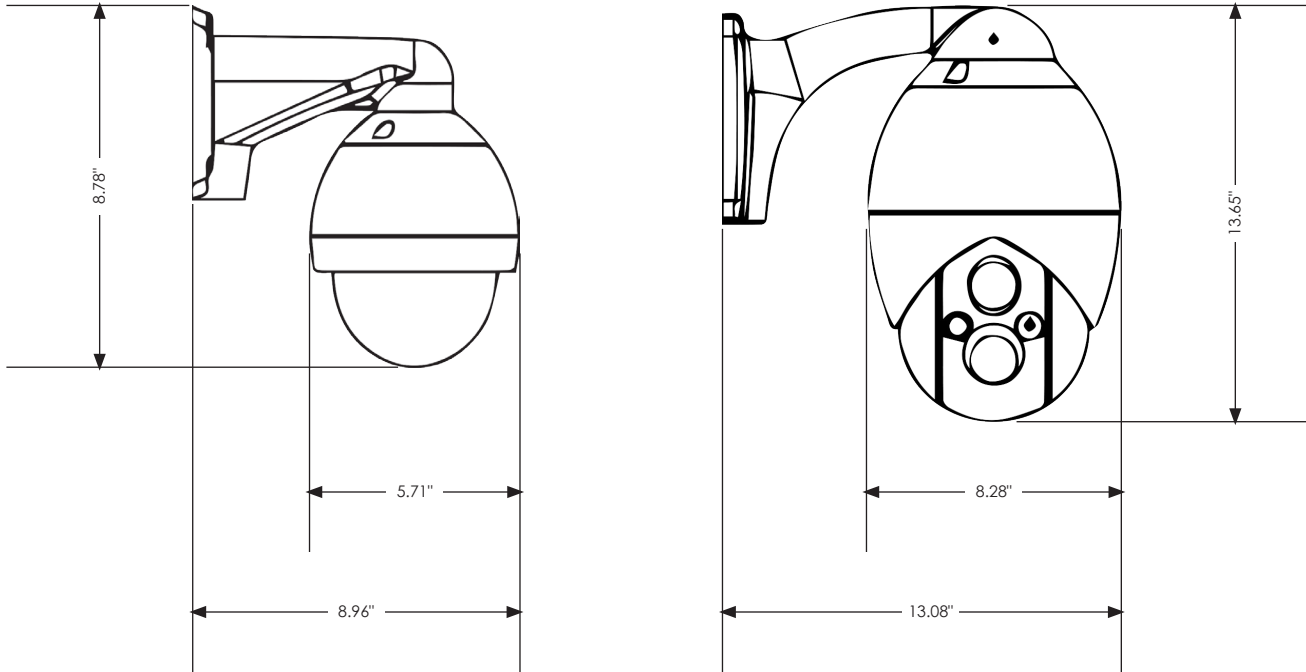

DIMENSIONS

SPECIFICATIONS

Category	WPS-500-PTZ-A-WH	WPS-750-PTZ-A-WH
Image sensor	1/4" Samsung Interline Transfer CCD	
Lens Type	12x, 3.94mm to 46.05mm	37x, 3.5mm to 129.5mm
Picture Quality	Color: 560 TV Lines B/W: 680 TV Lines	
Minimum Illumination	Color: 0.2 Lux/F1.6 (50 IRE) B/W: 0.02 Lux/F1.6 (50 IRE)	
True Day/ Night (IR Cut Filter)	Auto / Color / B/W / External	
Pan / Tilt Range	Pan: 0°-360° Tilt: 6.6°-90° with Auto Flip	Pan: 0°-360° Tilt: 0°-90° with Auto Flip
Manual Control	Pan: 0.05°-300°/s Tilt: 0.05°-150°/s	Pan: 0.1°-150°/s Tilt: 0.1°-55°/s
Preset Speed	400°/s	240°/s
Preset Points	128	
Preset Accuracy	0.3°	
BLC, HLC, AGC	Yes	
SSDR	Yes	
Privacy Mask	None	8 programmable zones

Category	WPS-500-PTZ-A-WH	WPS-750-PTZ-A-WH
Heater	Yes	
Infrared	None	Smart IR to 350'
Weather	IP66	
RS-485 control	Pelco-D or Pelco-P	
Dimensions (without mount)	6.22" H x 5.71" OD	10.89" H x 8.28" OD
Height with wall mount arm	8.78"	13.65"
Wall Mount Footprint	3.94" W x 4.73" H	4.73" W x 6.89" H
Mount Arm Extension	8.96"	13.08"
Weight (without mount)	7.7 lb	19.3 lb
Power Consumption	Max: 20W	Max: 30W
CE, FCC, RoHS	Yes	
External Power Supply	Yes	
Operating Voltage	24VAC 3A 50-60Hz	
Operating Temperature	-22°F to 122°F	-40°F to 122°F
Ratings / Certifications	FCC Part B, CE	