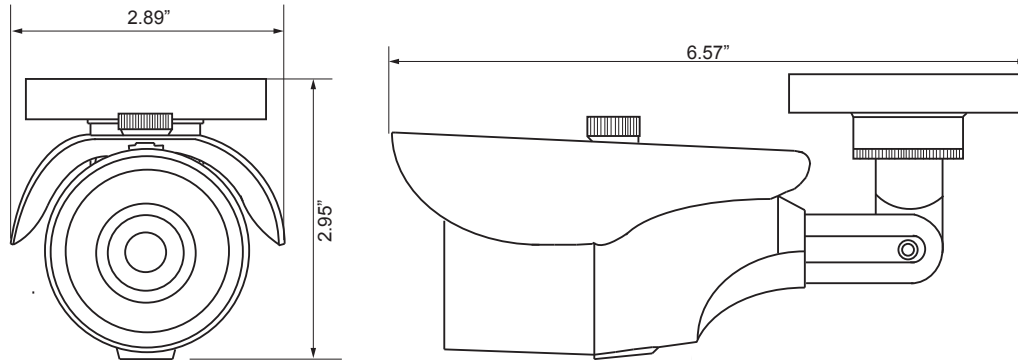

#### Built to Last

Thanks to an IP66 outdoor rating, this camera can be installed outside and is strong enough to stand up to the elements.

#### DIMENSIONS