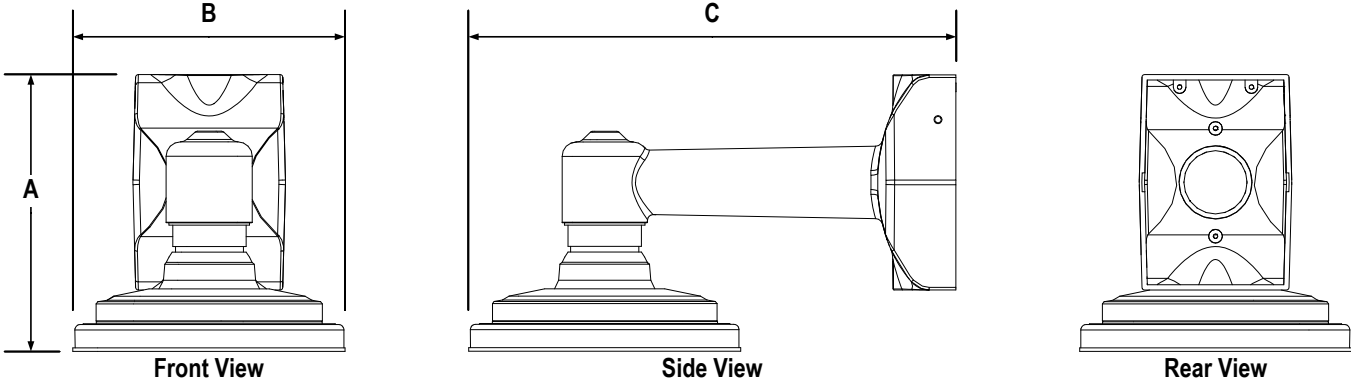

Extension Arm / Camera Mount

Wall Plate Adapter

Item	A -Height	B -Width	C - Depth
Extension Arm	7.62" (193.5mm)	5.98" (152mm)	10.73" (272.61mm)
Wall Plate Adapter	5.2" (132mm)	5.12" (130mm)	0.13" (3.35mm)