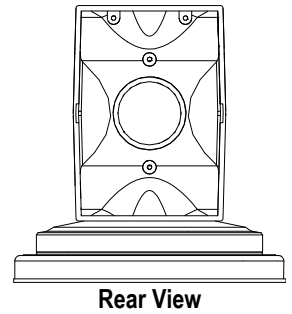

Extension Arm / Camera Mount

Wall Plate Adapter

Item	A -Height	B -Width	C - Depth
Extension Arm	7.62" (193.5mm)	5.98" (152mm)	10.73" (272.61mm)
Wall Plate Adapter	5.2" (132mm)	5.12" (130mm)	0.13" (3.35mm)