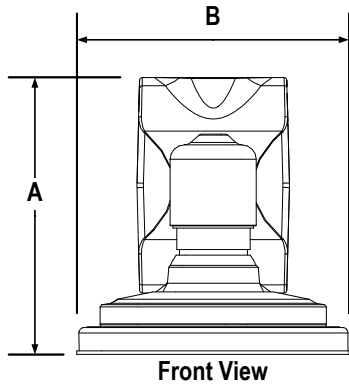

Extension Arm / Camera Mount

Wall Plate Adapter

Item	A -Height	B -Width	C - Depth
Extension Arm	7.62" (193.5mm)	5.98" (152mm)	10.73" (272.61mm)
Wall Plate Adapter	5.2" (132mm)	5.12" (130mm)	0.13" (3.35mm)