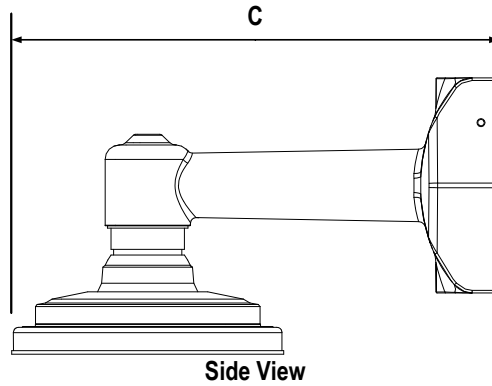

Extension Arm / Camera Mount

Wall Plate Adapter

Item	A -Height	B -Width	C - Depth
Extension Arm	7.62" (193.5mm)	5.98" (152mm)	10.73" (272.61mm)
Wall Plate Adapter	5.2" (132mm)	5.12" (130mm)	0.13" (3.35mm)