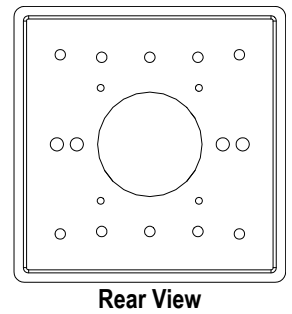

Extension Arm / Camera Mount

Wall Plate Adapter

Item	A -Height	B -Width	C - Depth
Extension Arm	7.62" (193.5mm)	5.98" (152mm)	10.73" (272.61mm)
Wall Plate Adapter	5.2" (132mm)	5.12" (130mm)	0.13" (3.35mm)