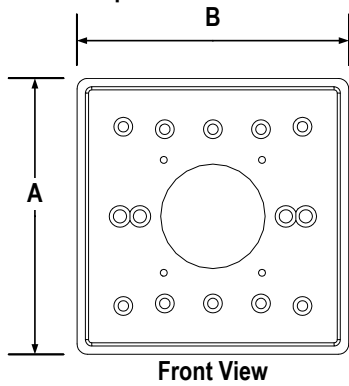

Extension Arm / Camera Mount

Wall Plate Adapter

Item	A -Height	B -Width	C - Depth
Extension Arm	7.62" (193.5mm)	5.98" (152mm)	10.73" (272.61mm)
Wall Plate Adapter	5.2" (132mm)	5.12" (130mm)	0.13" (3.35mm)