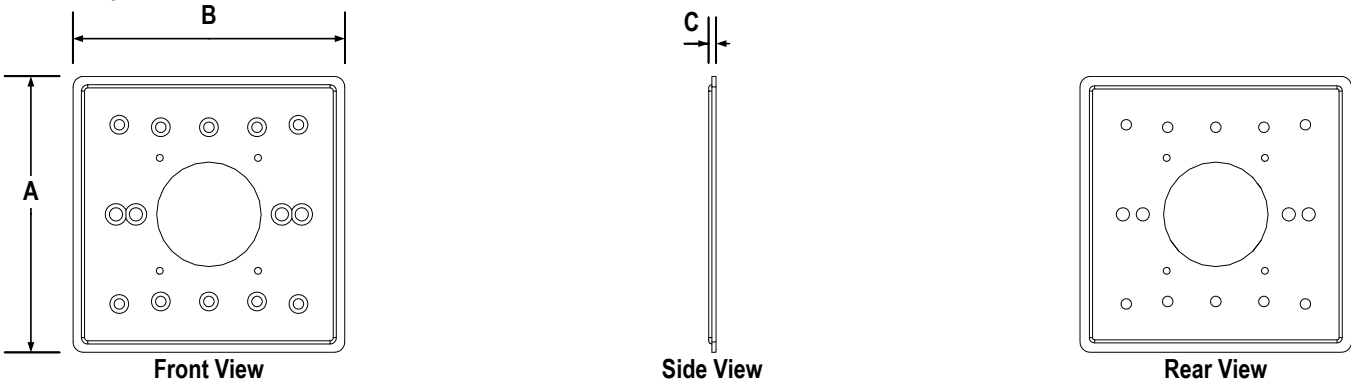

Extension Arm / Camera Mount

Wall Plate Adapter

Item	A -Height	B -Width	C - Depth
Extension Arm	7.62" (193.5mm)	5.98" (152mm)	10.73" (272.61mm)
Wall Plate Adapter	5.2" (132mm)	5.12" (130mm)	0.13" (3.35mm)