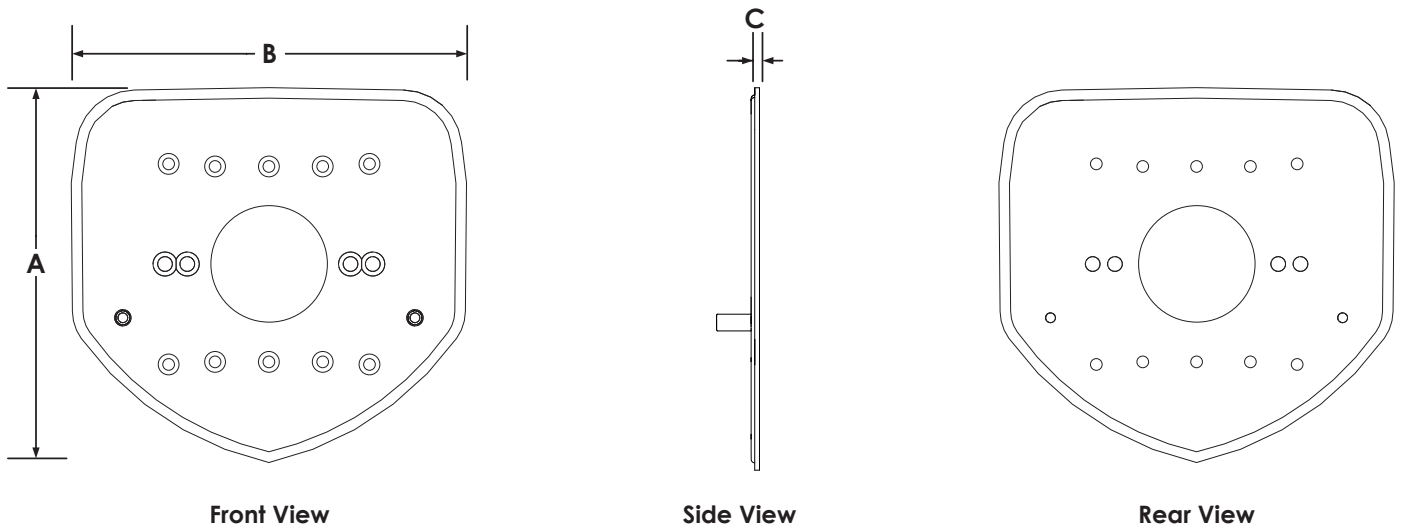

## L Arm/Camera Mount

## Wall Plate Adapter

Item	A: Height	B: Width	C: Depth
L Mount	6.31" (160.4 mm)	6.66" (169.1 mm)	7.82" (198.6mm)
Wall Plate Adapter	6.31" (160.4 mm)	6.66" (169.1 mm)	0.14" (3.5 mm)