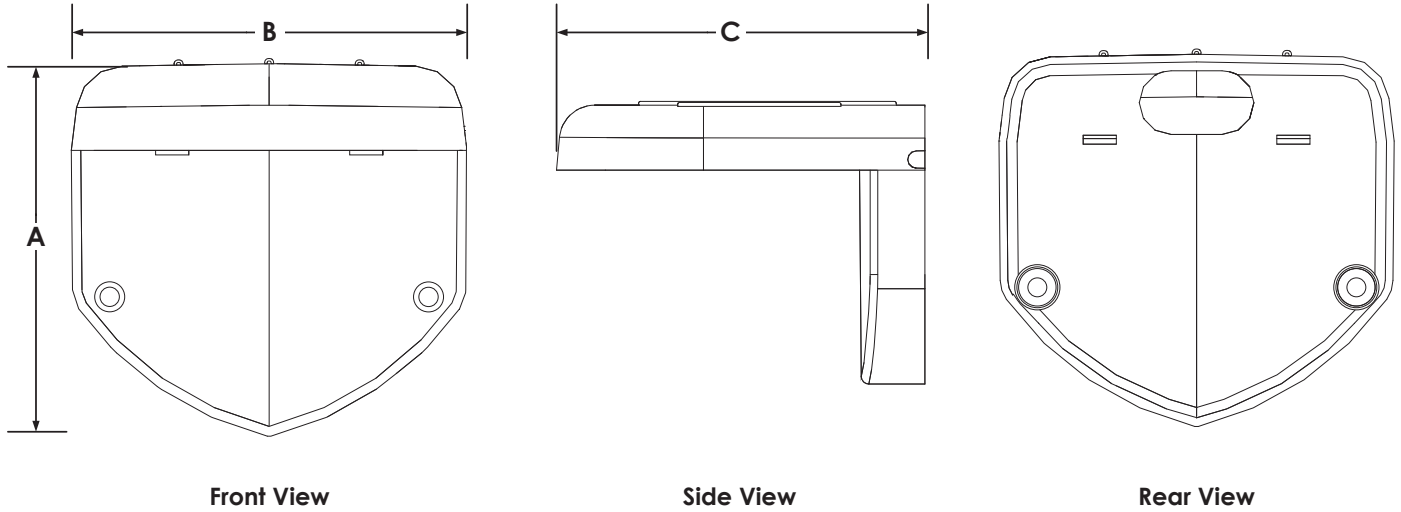

## L Arm/Camera Mount

## Wall Plate Adapter

Item	A: Height	B: Width	C: Depth
L Mount	6.31" (160.4 mm)	6.66" (169.1 mm)	7.82" (198.6mm)
Wall Plate Adapter	6.31" (160.4 mm)	6.66" (169.1 mm)	0.14" (3.5 mm)