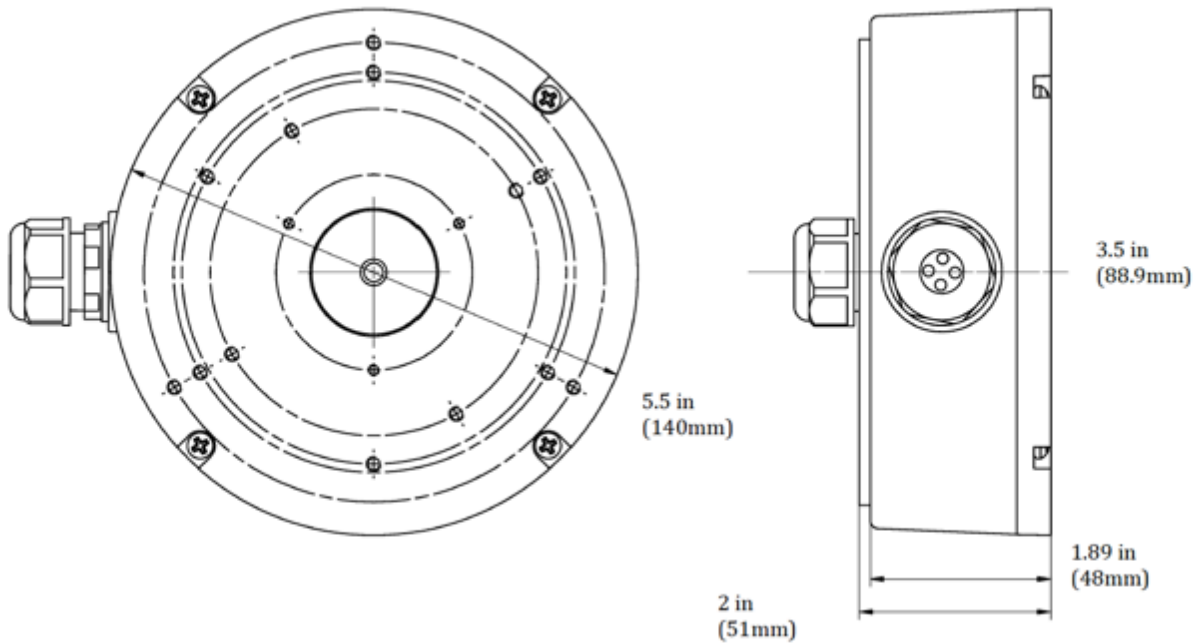

Round Junction Box

- Cameras:
VIM-1340 - B
VIM-1350 - C
VIM-1450 - D
VIM-1550 - E
VIM-3100 - F
VIM-3140 - G

Preliminary Version Data subject to change without notice.

*Please check firmware status. **Class4 or higher SD cards are recommended for HD recording.