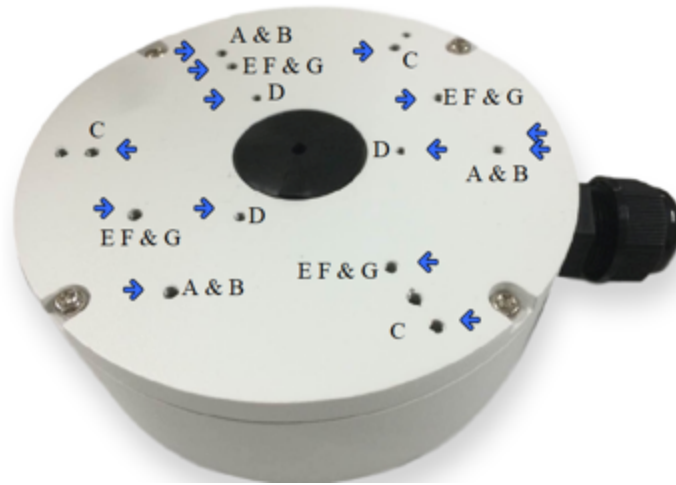

Round Junction Box

- Cameras:
VIM-1340 - B
VIM-1350 - C
VIM-1450 - D
VIM-1550 - E
VIM-3100 - F
VIM-3140 - G

Preliminary Version Data subject to change without notice.

*Please check firmware status. **Class4 or higher SD cards are recommended for HD recording.

Examples of Visualint cameras mounted to the VI-JBR

VIM-1550 mounted to the VI-JBR

VIM-1350 mounted to the VI-JBR