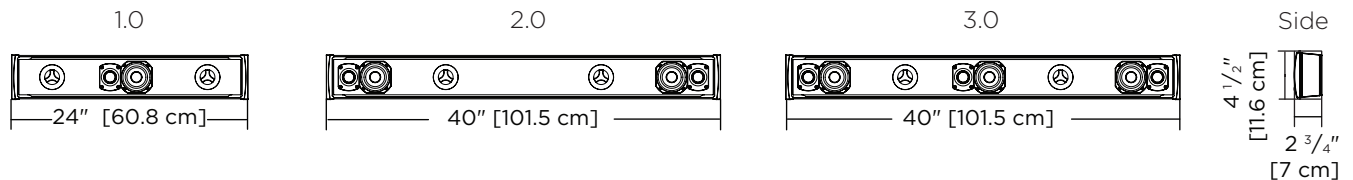

DIMENSIONS

MINIMUM/STANDARD SIZE

MAXIMUM CUSTOM SIZE*

*To request soundbars longer than 82", contact your sales representative.

Product page

triadspkrs.co/
sb-microsat

1.0

2.0

3.0