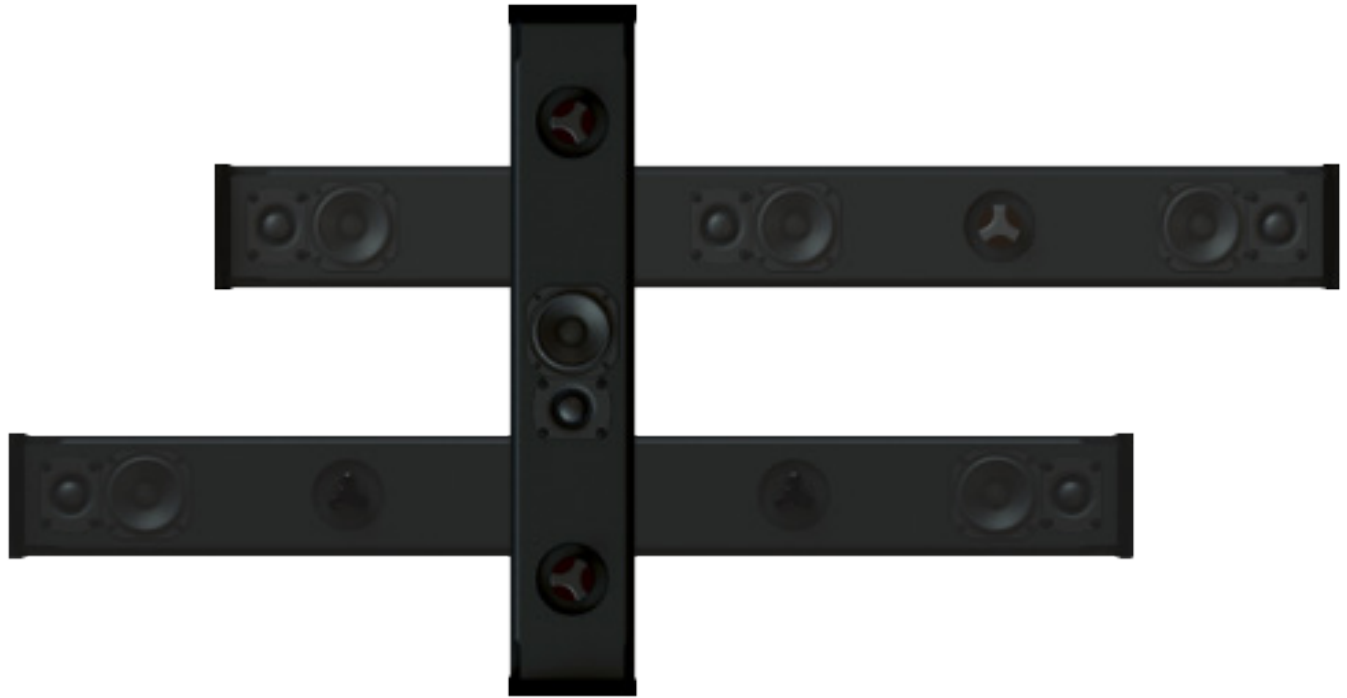

MICRO SAT SOUNDBAR

ON-WALL 1.0, 2.0, 3.0

MICRO SAT SOUNDBAR

ON-WALL 1.0, 2.0, 3.0

The Micro Sat Soundbar integrates seamlessly with shallow televisions, delivering high-resolution audio to complement today's high-resolution video content. Engineered to augment your video playback experience, this sleek, compact soundbar creates minimal aesthetic disruption while allowing higher output with low distortion. Combine exceptional audio and style with custom designs—offering lengths to match your television and custom finishes to match walls, millwork, and other décor.

With 3" drivers and high-performance one-, two-, and three-channel versions, the Micro Sat Soundbar produces authentic front-channel audio. Pair with a Triad OmniSub and additional sat/surround speakers for complete surround sound.

In an industry of generic, mass-produced products, Triad soundbars combine craftsmanship and customization in every order. Each speaker is handcrafted with proprietary drivers and a fully damped, braced enclosure for authoritative, intricate playback. Providing subtle elegance while retaining the integrity of sound, Triad soundbars take your movie experience to a new level.

Flank a TV or configure horizontally as the center speaker.

ON-WALL MICRO SAT, 2.0

Specially designed for use in stereo sound systems.

ON-WALL MICRO SAT, 3.0

Delivers the most precise sound using three drivers. Designed for 3-channel sound systems.