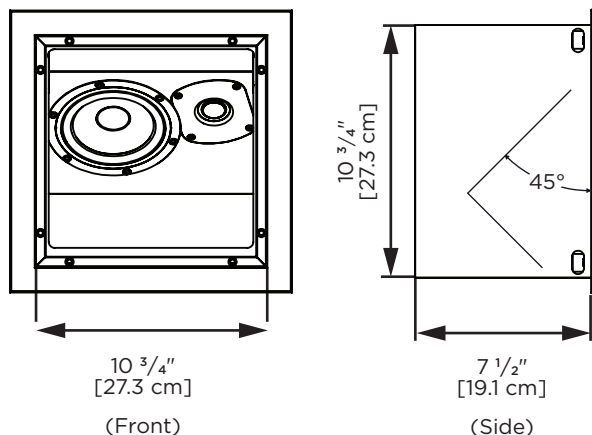

SILVER OMNI SE IN-CEILING, IN-WALL SPECIAL EDITION

SPECIFICATIONS

	MATERIALS	IN-CEILING/8	IN-WALL/4
	Tweeter size	(1) 1" (25 mm)	(1) 1" (25 mm)
	Tweeter type	Fabric dome	Fabric dome
	Woofer size	(1) 5 1/4" (14 cm)	(1) 5 1/4" (14 cm)
	Woofer type	Paper/fiber blend	Paper/fiber blend
	PERFORMANCE	IN-CEILING/8	IN-WALL/4
	Recommended amplifier power	50 - 150W	50 - 150W
	Impedance	8 ohms	8 ohms
	Sensitivity (dB @ 2.83V, 1 m)	85 dB	85 dB
	Frequency response (+/- 3 dB)	80 Hz - 20 kHz	80 Hz - 20 kHz
	DIMENSIONS	IN-CEILING/8	IN-WALL/4
	Cabinet specifications (L x W x D)	10 3/4" x 10 3/4" x 7 1/2" (27.3 x 27.3 x 19.1 cm)	11 15/16" x 8 3/16" x 3 15/16" (30.3 x 20.8 x 9.9 cm)
	Hole cutout (L x W)	10 7/8" x 10 7/8" (27.6 x 27.6 cm)	12 1/16" x 8 5/16" (30.6 x 21.1 cm)
	Frameless grill dimensions (L x W)	12 1/16" x 12 1/16" (30.6 x 30.6 cm)	13 1/4" x 9 1/2" (33.7 x 24.1 cm)
	NCB size	S	B
	Product weight (ea.)	11 lb (5 kg)	8 lb (3.6 kg)
	Shipping weight (ea.)	15 lb (6.8 kg)	12 lb (5.4 kg)
	PRODUCT NUMBERS	IN-CEILING/8	IN-WALL/4
	Wall mounting	-	45402-1000-2
	Right-side mounting	55602-1100-2	-
	Left-side mounting	55602-1200-2	-

Product page

triadspkrs.co/silvomni-se

DIMENSIONS

IN-CEILING

IN-WALL