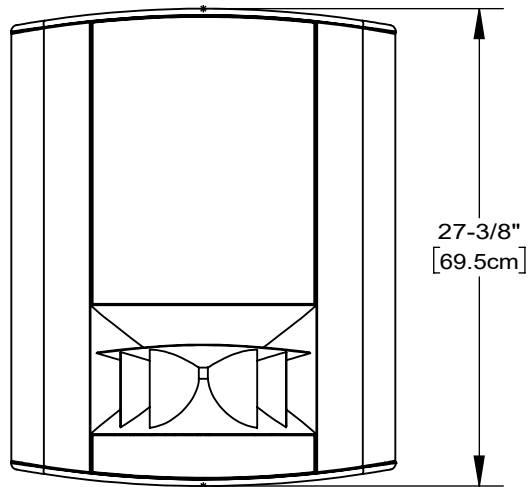

Top view

Bottom view

Front view

Side view

Back view

v1

**TRIAD**  
15835 NE CAMERON BLVD  
PORTLAND, OR 97230  
[www.triadaudio.com](http://www.triadaudio.com)  
503-256-2600