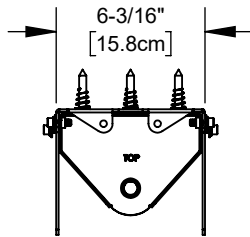

Top View

v1

TRIAD
15835 NE CAMERON BLVD
PORTLAND, OR 97230
www.triadaudio.com
503-256-2600

Cinema Reference Surround 2 Wall Mount

Copyright ©2018, Control4 Corporation. All rights reserved. Control4, the Control4 logo, the 4-ball logo, Triad, and the Triad logo, are registered trademarks or trademarks of Control4 Corporation or its subsidiaries in the United States and/or other countries. All other names and brands may be claimed as the property of their respective owners. All specifications subject to change without notice