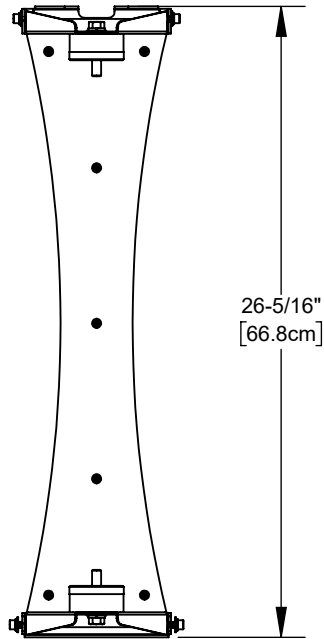

Front View

v1

TRIAD
15835 NE CAMERON BLVD
PORTLAND, OR 97230
www.triadaudio.com
503-256-2600

Cinema Reference Surround 2 Wall Mount

Copyright ©2018, Control4 Corporation. All rights reserved. Control4, the Control4 logo, the 4-ball logo, Triad, and the Triad logo, are registered trademarks or trademarks of Control4 Corporation or its subsidiaries in the United States and/or other countries. All other names and brands may be claimed as the property of their respective owners. All specifications subject to change without notice