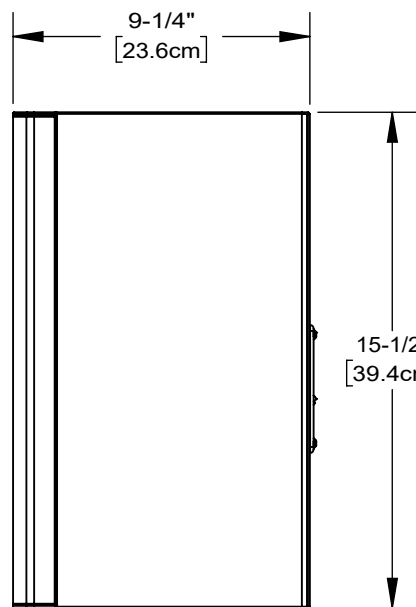

Top view

3/8"-16  
Threaded  
insert

Bottom view

Metal perf grill

Front view

Right view

Binding posts

Back view