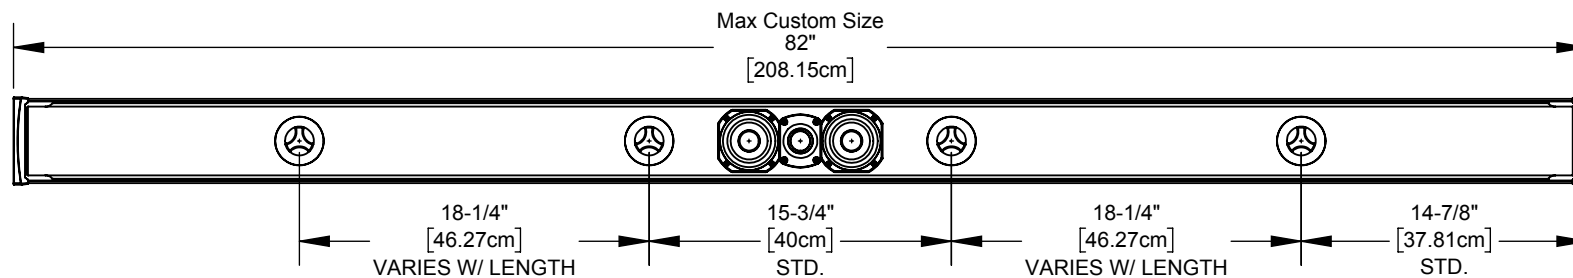

DETAIL P  
SCALE 1 : 4

\*2ND SET OF EZ MOUNTS ON SOUNDBARS > 66" ONLY

**TRIAD SPEAKERS, INC.**  
15835 NE CAMERON BLVD  
PORTLAND, OR 97230  
[www.triadspeakers.com](http://www.triadspeakers.com)  
503.256.2600