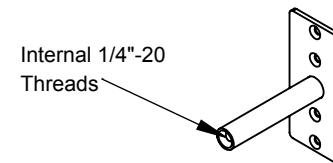

Min/Standard Size
42"
[106.55cm]

4-1/2"
[11.56cm]

15-3/4"
[40cm]

3-3/8"
[8.57cm]
Nominal

4-1/2"
[11.56cm]

3-5/8"
[9.24cm]
Overall

Internal 1/4"-20
Threads

DETAIL P
SCALE 1 : 4

Max Custom Size
82"
[208.15cm]

18-1/4"
[46.27cm]
VARIES W/ LENGTH

15-3/4"
[40cm]
STD.

18-1/4"
[46.27cm]
VARIES W/ LENGTH

14-7/8"
[37.81cm]
STD.

*2ND SET OF EZ MOUNTS ON SOUNDBARS > 66" ONLY

TRIAD SPEAKERS, INC.
15835 NE CAMERON BLVD
PORTLAND, OR 97230
www.triadspeakers.com
503.256.2600