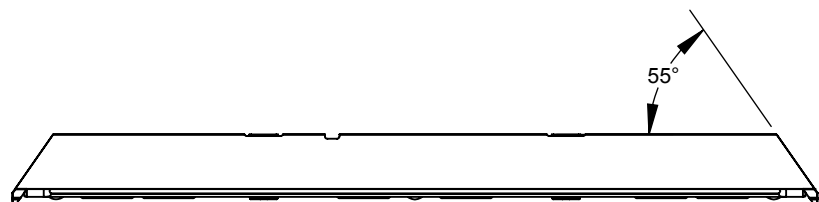

Back View

Phoenix Connector

55°

Metal Perf Grill

EZ MOUNT BRACKET

Washer

Knob

Grill End Cap

Min/Standard Size
42"
[106.55cm]

4-1/2"
[11.56cm]

15-3/4"
[40cm]

3-3/8"
[8.57cm]
Nominal

4-1/2"
[11.56cm]

3-5/8"
[9.24cm]
Overall

Internal 1/4"-20
Threads

DETAIL P
SCALE 1 : 4

Max Custom Size
82"
[208.15cm]

18-1/4"
[46.27cm]
VARIES W/ LENGTH

15-3/4"
[40cm]
STD.

18-1/4"
[46.27cm]
VARIES W/ LENGTH

14-7/8"
[37.81cm]
STD.

*2ND SET OF EZ MOUNTS ON SOUNDBARS > 66" ONLY

TRIAD SPEAKERS, INC.
15835 NE CAMERON BLVD
PORTLAND, OR 97230
www.triadspeakers.com
503.256.2600