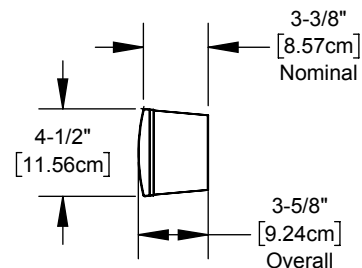

Back View

Phoenix Connector

55°

Metal Perf Grill

EZ MOUNT BRACKET

Washer

Knob

Grill End Cap

Min/Standard Size
42"
[106.55cm]

4-1/2"
[11.56cm]

15-3/4"
[40cm]

3-3/8"
[8.57cm]
Nominal

4-1/2"
[11.56cm]

3-5/8"
[9.24cm]
Overall

Internal 1/4"-20
Threads

DETAIL P
SCALE 1 : 4

Max Custom Size
82"
[208.15cm]

18-1/4"
[46.27cm]
VARIES W/ LENGTH

15-3/4"
[40cm]
STD.

18-1/4"
[46.27cm]
VARIES W/ LENGTH

14-7/8"
[37.81cm]
STD.

*2ND SET OF EZ MOUNTS ON SOUNDBARS > 66" ONLY

TRIAD SPEAKERS, INC.
15835 NE CAMERON BLVD
PORTLAND, OR 97230
www.triadspeakers.com
503.256.2600