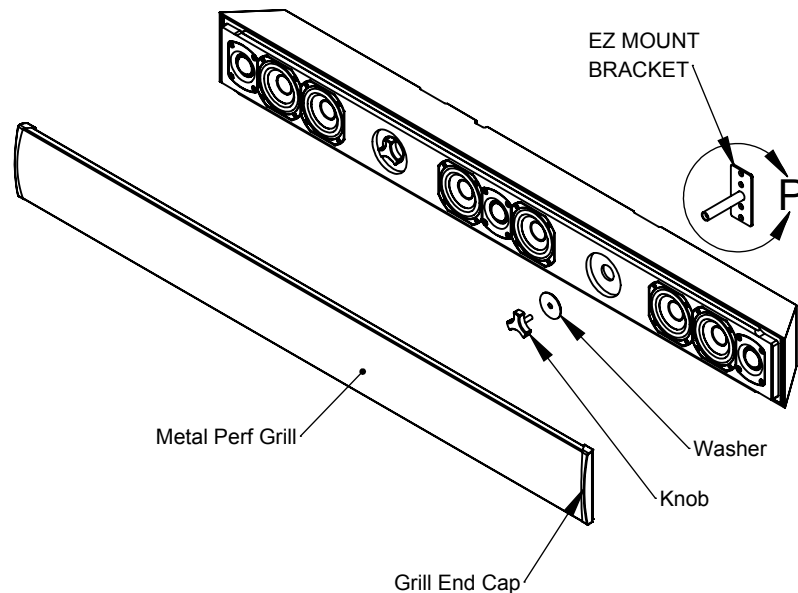

Back View

Phoenix Connector

55°

Metal Perf Grill

EZ MOUNT BRACKET

Washer

Knob

Grill End Cap

Min/Standard Size
42"
[106.55cm]

4-1/2"
[11.56cm]

15-3/4"
[40cm]

3-3/8"
[8.57cm]
Nominal

4-1/2"
[11.56cm]

3-5/8"
[9.24cm]
Overall

Internal 1/4"-20
Threads

DETAIL P
SCALE 1 : 4

Max Custom Size
82"
[208.15cm]

18-1/4"
[46.27cm]
VARIES W/ LENGTH

15-3/4"
[40cm]
STD.

18-1/4"
[46.27cm]
VARIES W/ LENGTH

14-7/8"
[37.81cm]
STD.

*2ND SET OF EZ MOUNTS ON SOUNDBARS > 66" ONLY

TRIAD SPEAKERS, INC.
15835 NE CAMERON BLVD
PORTLAND, OR 97230
www.triadspeakers.com
503.256.2600