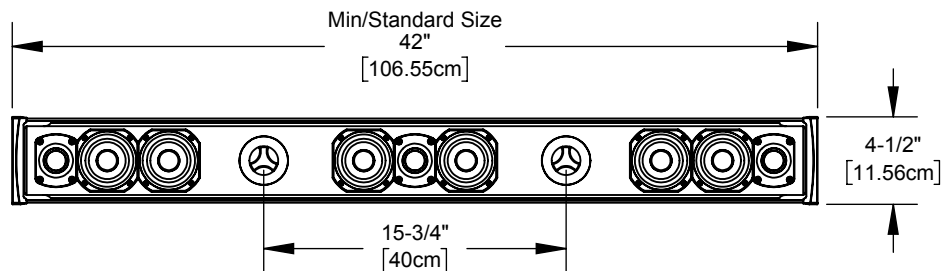

Back View

Phoenix Connector

55°

Metal Perf Grill

EZ MOUNT BRACKET

Washer

Knob

Grill End Cap

Min/Standard Size
42"
[106.55cm]

4-1/2"
[11.56cm]

15-3/4"
[40cm]

3-3/8"
[8.57cm]
Nominal

4-1/2"
[11.56cm]

3-5/8"
[9.24cm]
Overall

Internal 1/4"-20
Threads

DETAIL P
SCALE 1 : 4

Max Custom Size
82"
[208.15cm]

18-1/4"
[46.27cm]
VARIES W/ LENGTH

15-3/4"
[40cm]
STD.

18-1/4"
[46.27cm]
VARIES W/ LENGTH

14-7/8"
[37.81cm]
STD.

*2ND SET OF EZ MOUNTS ON SOUNDBARS > 66" ONLY

TRIAD SPEAKERS, INC.
15835 NE CAMERON BLVD
PORTLAND, OR 97230
www.triadspeakers.com
503.256.2600