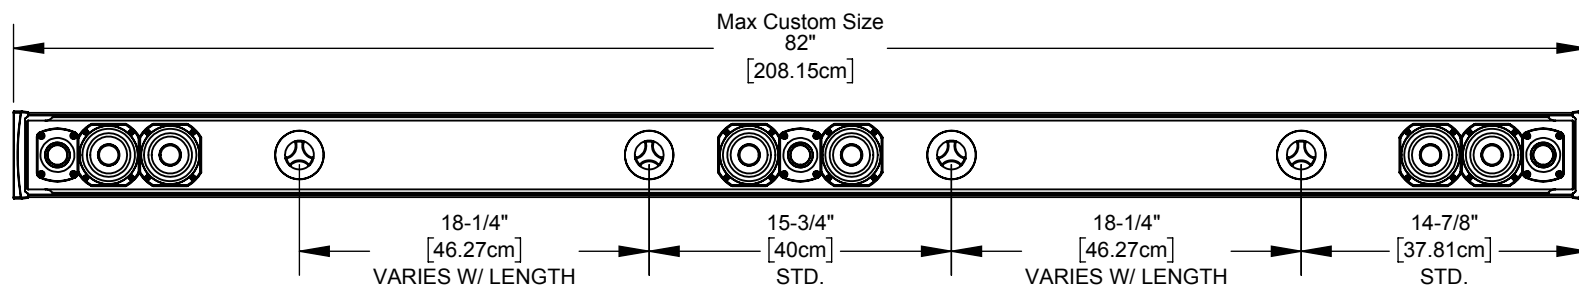

Min/Standard Size
42"
[106.55cm]

4-1/2"
[11.56cm]

15-3/4"
[40cm]

3-3/8"
[8.57cm]
Nominal

4-1/2"
[11.56cm]

3-5/8"
[9.24cm]
Overall

Internal 1/4"-20
Threads

DETAIL P
SCALE 1 : 4

Max Custom Size
82"
[208.15cm]

18-1/4"
[46.27cm]
VARIES W/ LENGTH

15-3/4"
[40cm]
STD.

18-1/4"
[46.27cm]
VARIES W/ LENGTH

14-7/8"
[37.81cm]
STD.

*2ND SET OF EZ MOUNTS ON SOUNDBARS > 66" ONLY

TRIAD SPEAKERS, INC.
15835 NE CAMERON BLVD
PORTLAND, OR 97230
www.triadspeakers.com
503.256.2600