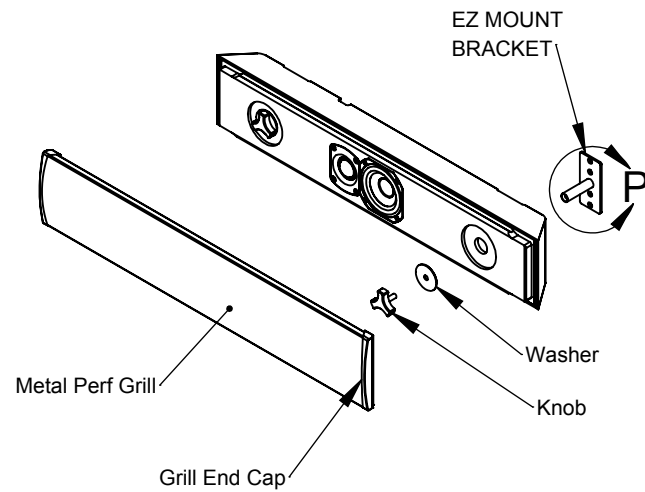

Back View

Phoenix Connector

55°

EZ MOUNT BRACKET

Metal Perf Grill

Grill End Cap

Washer

Knob

Min/Standard Size
24"
[60.83cm]

4-1/2"
[11.56cm]

15-3/4"
[40cm]

4-1/2"
[11.56cm]

2-1/2"
[6.35cm]
Nominal

2-3/4"
[7.02cm]
Overall

Internal 1/4"-20
Threads

DETAIL P
SCALE 1 : 4

Max Custom Size
82"
[208.15cm]

18-7/8"
[47.82cm]
VARIES W/ LENGTH

15-3/4"
[40cm]
STD.

18-7/8"
[47.82cm]
VARIES W/ LENGTH

14-1/4"
[36.25cm]
STD.

*2ND SET OF EZ MOUNTS ON SOUNDBARS > 66" ONLY

TRIAD SPEAKERS, INC.
15835 NE CAMERON BLVD
PORTLAND, OR 97230
www.triadspeakers.com
503.256.2600