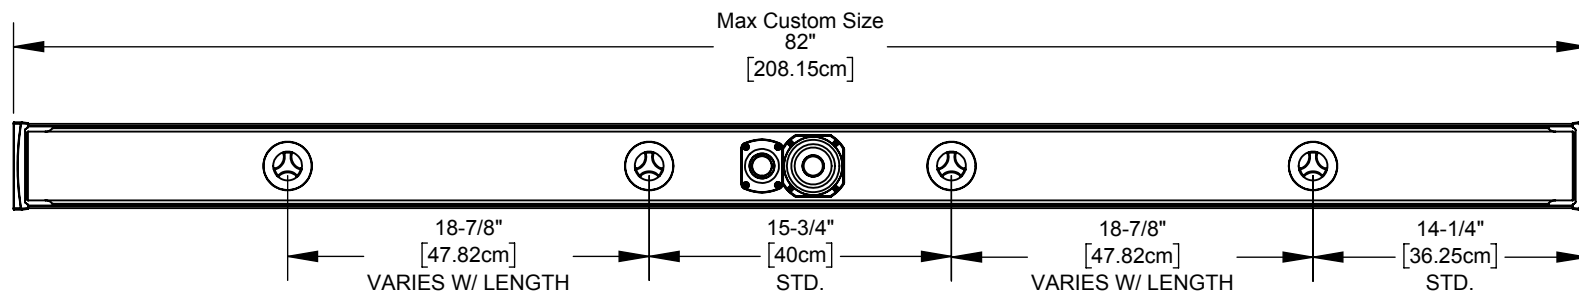

Min/Standard Size
24"
[60.83cm]

4-1/2"
[11.56cm]

15-3/4"
[40cm]

4-1/2"
[11.56cm]

2-1/2"
[6.35cm]
Nominal

2-3/4"
[7.02cm]
Overall

Internal 1/4"-20
Threads

DETAIL P
SCALE 1 : 4

Max Custom Size
82"
[208.15cm]

18-7/8"
[47.82cm]
VARIES W/ LENGTH

15-3/4"
[40cm]
STD.

18-7/8"
[47.82cm]
VARIES W/ LENGTH

14-1/4"
[36.25cm]
STD.

*2ND SET OF EZ MOUNTS ON SOUNDBARS > 66" ONLY

TRIAD SPEAKERS, INC.
15835 NE CAMERON BLVD
PORTLAND, OR 97230
www.triadspeakers.com
503.256.2600