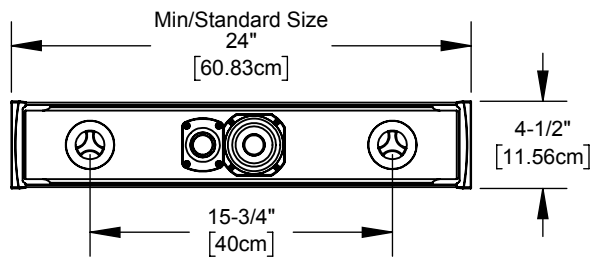

Back View

Phoenix Connector

55°

EZ MOUNT BRACKET

Metal Perf Grill

Grill End Cap

Washer

Knob

Min/Standard Size
24"
[60.83cm]

4-1/2"
[11.56cm]

15-3/4"
[40cm]

4-1/2"
[11.56cm]

2-1/2"
[6.35cm]
Nominal

2-3/4"
[7.02cm]
Overall

Internal 1/4"-20
Threads

DETAIL P
SCALE 1 : 4

Max Custom Size
82"
[208.15cm]

18-7/8"
[47.82cm]
VARIES W/ LENGTH

15-3/4"
[40cm]
STD.

18-7/8"
[47.82cm]
VARIES W/ LENGTH

14-1/4"
[36.25cm]
STD.

*2ND SET OF EZ MOUNTS ON SOUNDBARS > 66" ONLY

TRIAD SPEAKERS, INC.
15835 NE CAMERON BLVD
PORTLAND, OR 97230
www.triadspeakers.com
503.256.2600