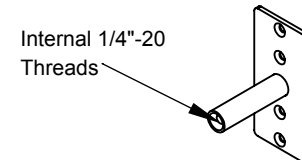

Min/Standard Size
24"
[60.83cm]

4-1/2"
[11.56cm]

15-3/4"
[40cm]

4-1/2"
[11.56cm]

2-1/2"
[6.35cm]
Nominal

2-3/4"
[7.02cm]
Overall

Internal 1/4"-20
Threads

DETAIL P
SCALE 1 : 4

Max Custom Size
82"
[208.15cm]

18-7/8"
[47.82cm]
VARIES W/ LENGTH

15-3/4"
[40cm]
STD.

18-7/8"
[47.82cm]
VARIES W/ LENGTH

14-1/4"
[36.25cm]
STD.

*2ND SET OF EZ MOUNTS ON SOUNDBARS > 66" ONLY

TRIAD SPEAKERS, INC.
15835 NE CAMERON BLVD
PORTLAND, OR 97230
www.triadspeakers.com
503.256.2600