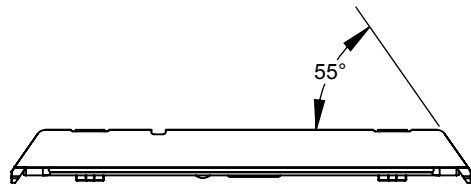

Back View

Phoenix Connector

55°

EZ MOUNT BRACKET

Metal Perf Grill

Grill End Cap

Washer

Knob

Min/Standard Size
24"
[60.83cm]

4-1/2"
[11.56cm]

15-3/4"
[40cm]

4-1/2"
[11.56cm]

2-1/2"
[6.35cm]
Nominal

2-3/4"
[7.02cm]
Overall

Internal 1/4"-20
Threads

DETAIL P
SCALE 1 : 4

Max Custom Size
82"
[208.15cm]

18-7/8"
[47.82cm]
VARIES W/ LENGTH

15-3/4"
[40cm]
STD.

18-7/8"
[47.82cm]
VARIES W/ LENGTH

14-1/4"
[36.25cm]
STD.

*2ND SET OF EZ MOUNTS ON SOUNDBARS > 66" ONLY

TRIAD SPEAKERS, INC.
15835 NE CAMERON BLVD
PORTLAND, OR 97230
www.triadspeakers.com
503.256.2600