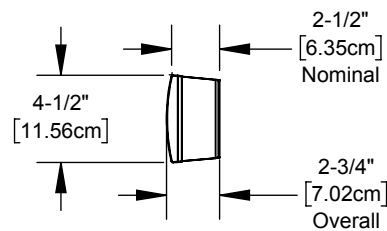

Min/Standard Size
24"
[60.83cm]

4-1/2"
[11.56cm]

15-3/4"
[40cm]

4-1/2"
[11.56cm]

2-1/2"
[6.35cm]
Nominal

2-3/4"
[7.02cm]
Overall

Internal 1/4"-20
Threads

DETAIL P
SCALE 1 : 4

Max Custom Size
82"
[208.15cm]

18-7/8"
[47.82cm]
VARIES W/ LENGTH

15-3/4"
[40cm]
STD.

18-7/8"
[47.82cm]
VARIES W/ LENGTH

14-1/4"
[36.25cm]
STD.

*2ND SET OF EZ MOUNTS ON SOUNDBARS > 66" ONLY

TRIAD SPEAKERS, INC.
15835 NE CAMERON BLVD
PORTLAND, OR 97230
www.triadspeakers.com
503.256.2600